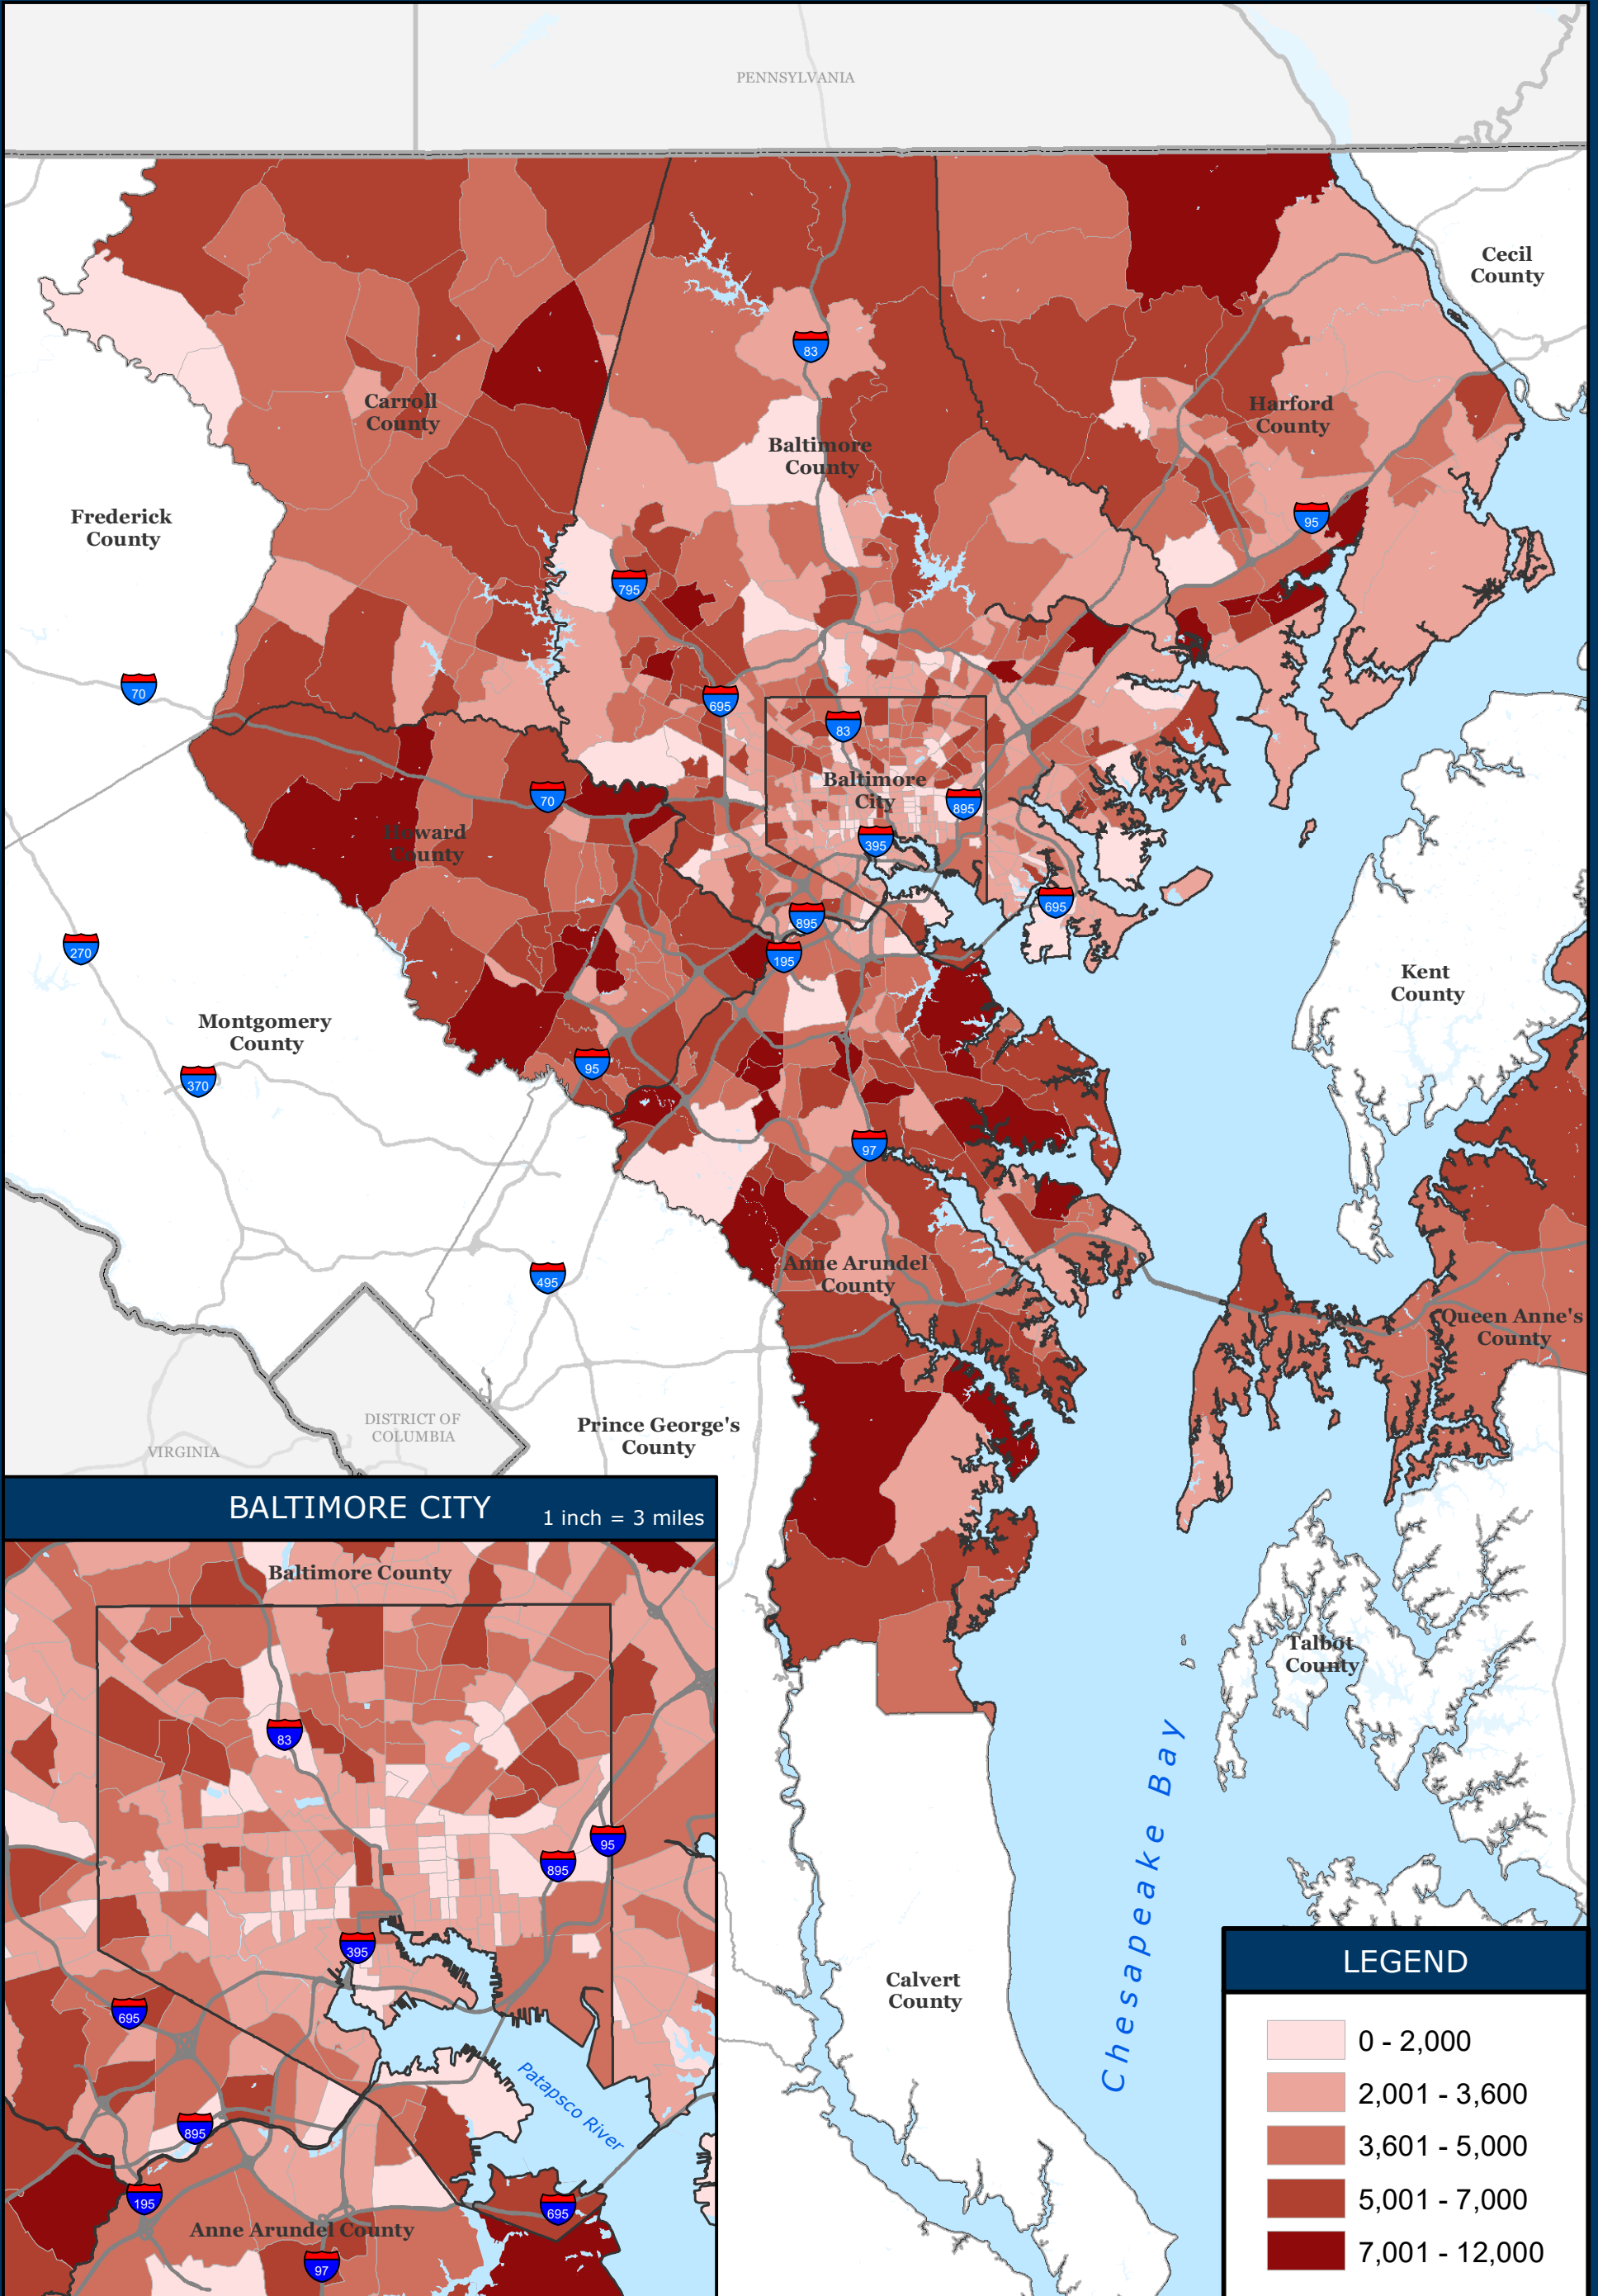

Population by Census Tract, 2010

Source: U.S. Census Bureau, 2010 Census

LEGEND	
	0 - 2,000
	2,001 - 3,600
	3,601 - 5,000
	5,001 - 7,000
	7,001 - 12,000