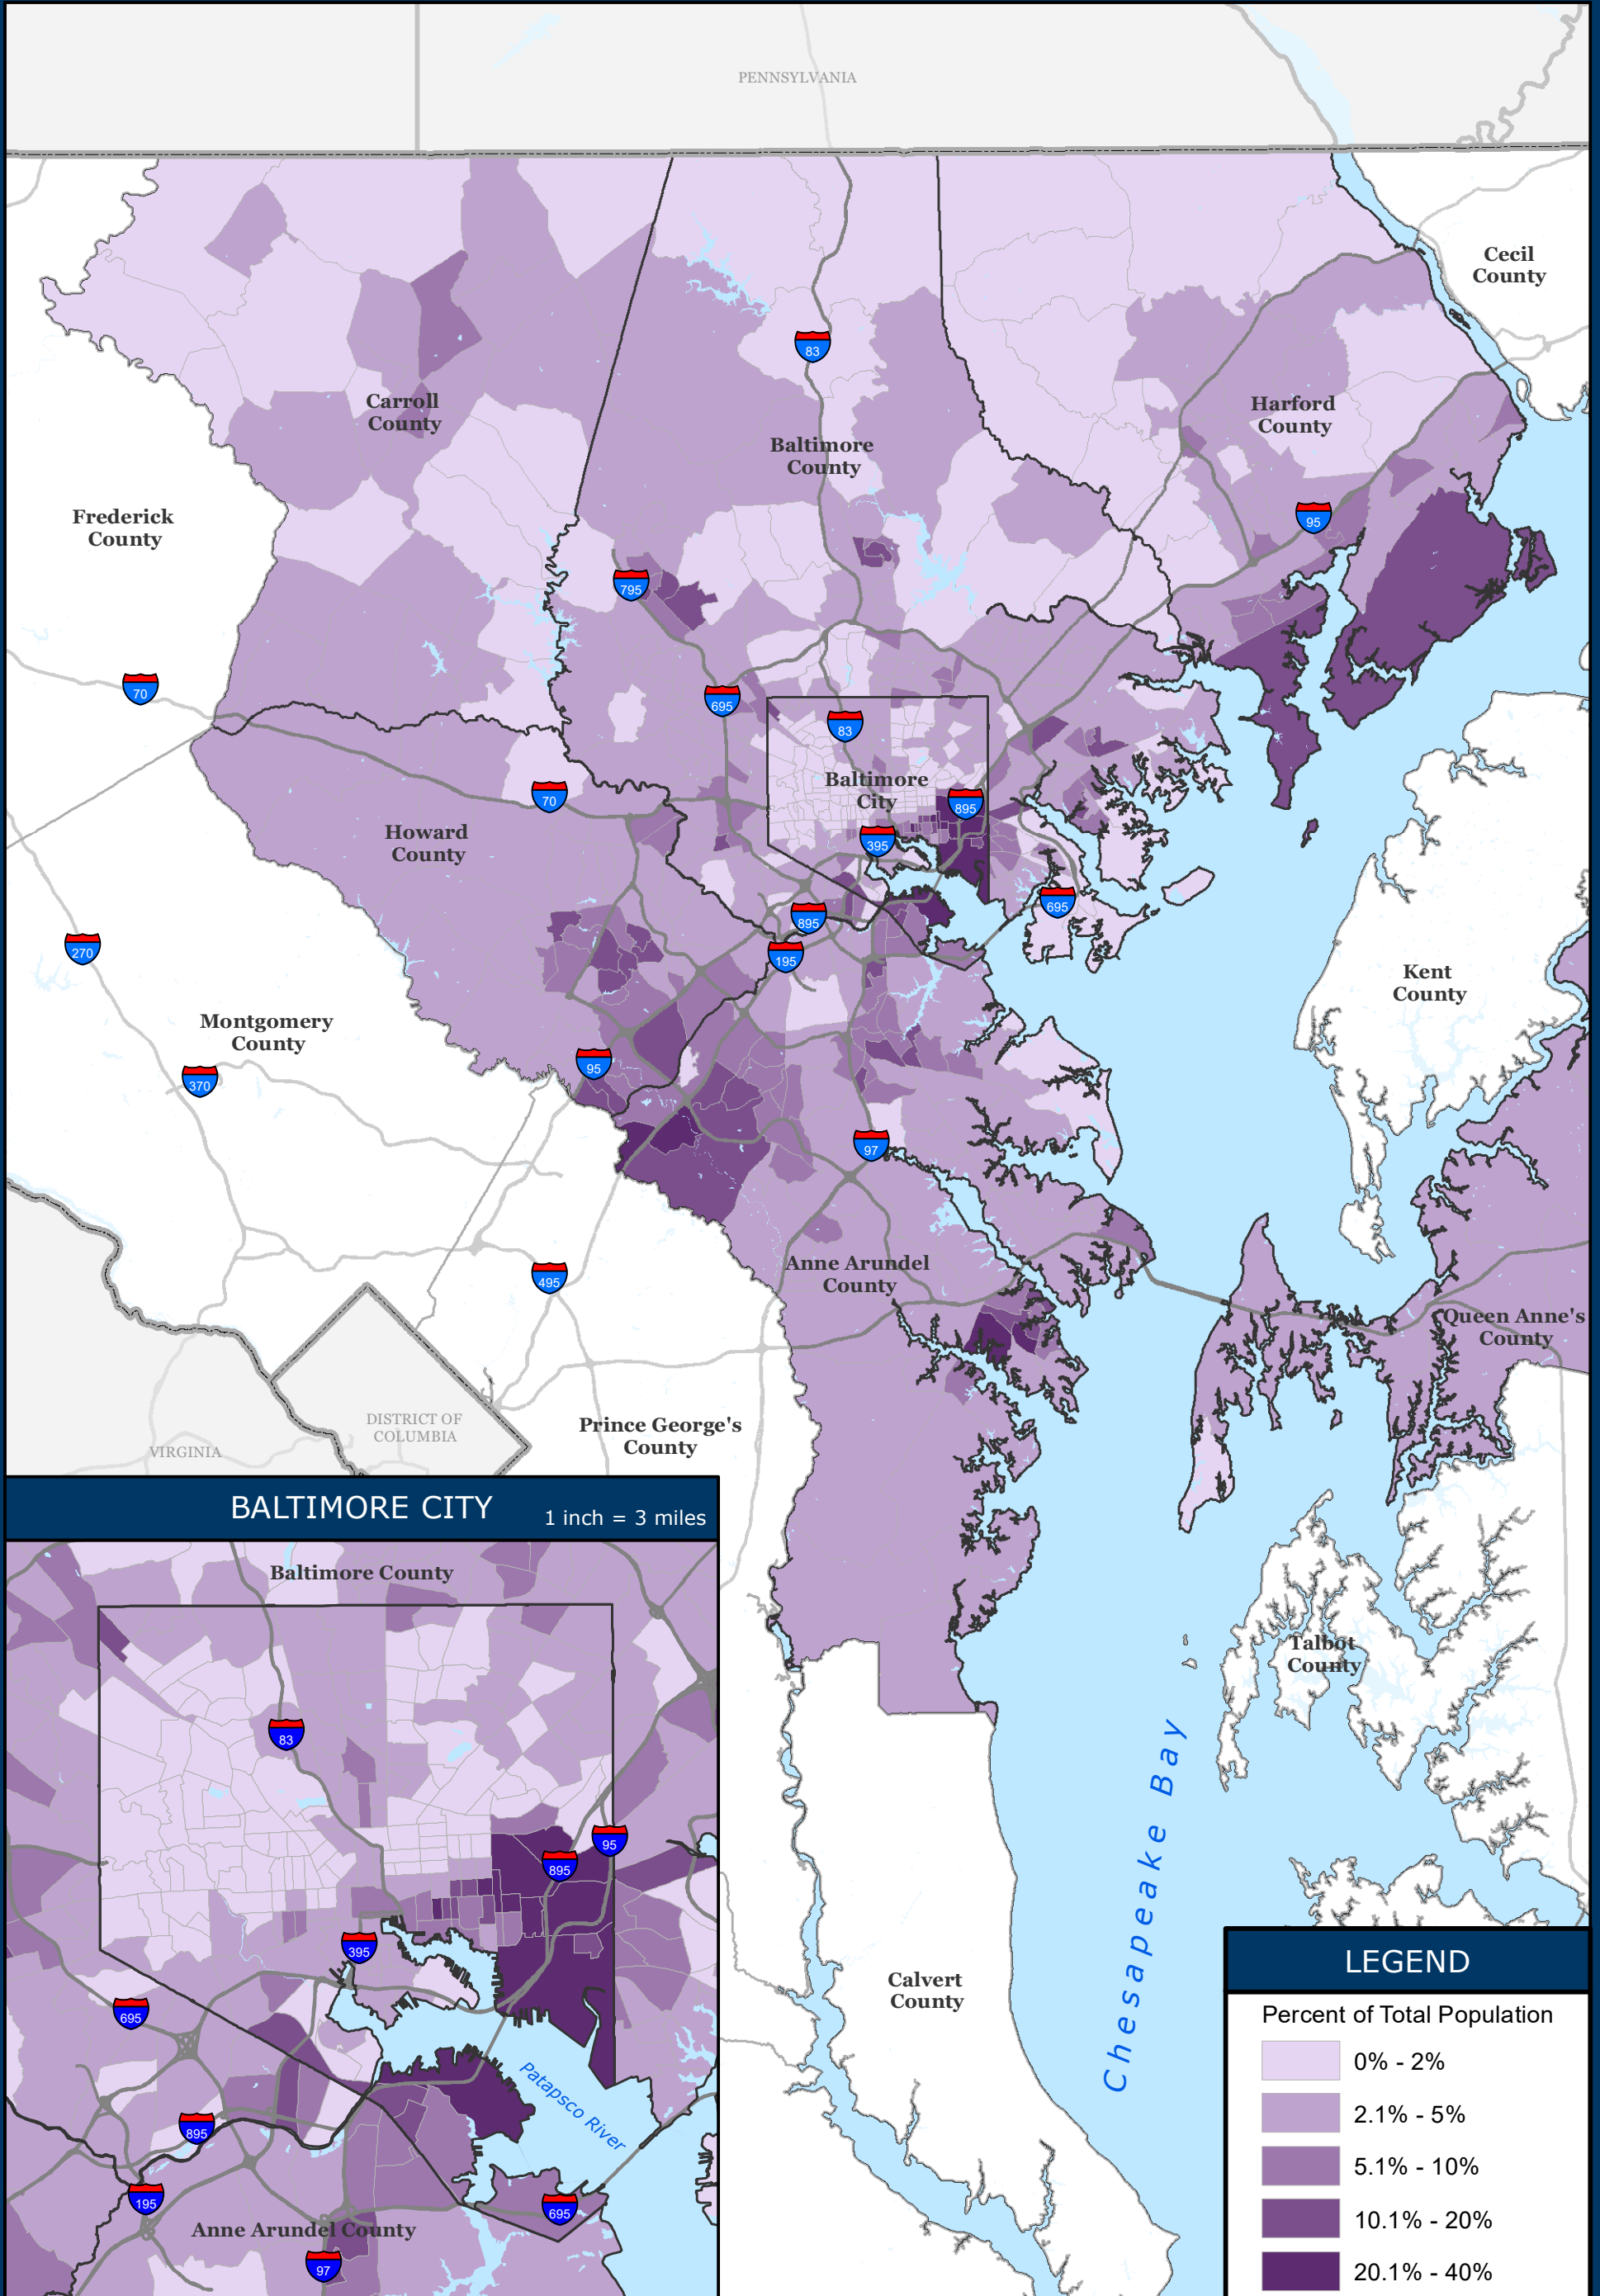

Hispanic Population (All Races) by Census Tract, 2010

Source: U.S. Census Bureau, 2010 Census

BALTIMORE CITY 1 inch = 3 miles

LEGEND

Percent of Total Population

- 0% - 2%
- 2.1% - 5%
- 5.1% - 10%
- 10.1% - 20%
- 20.1% - 40%