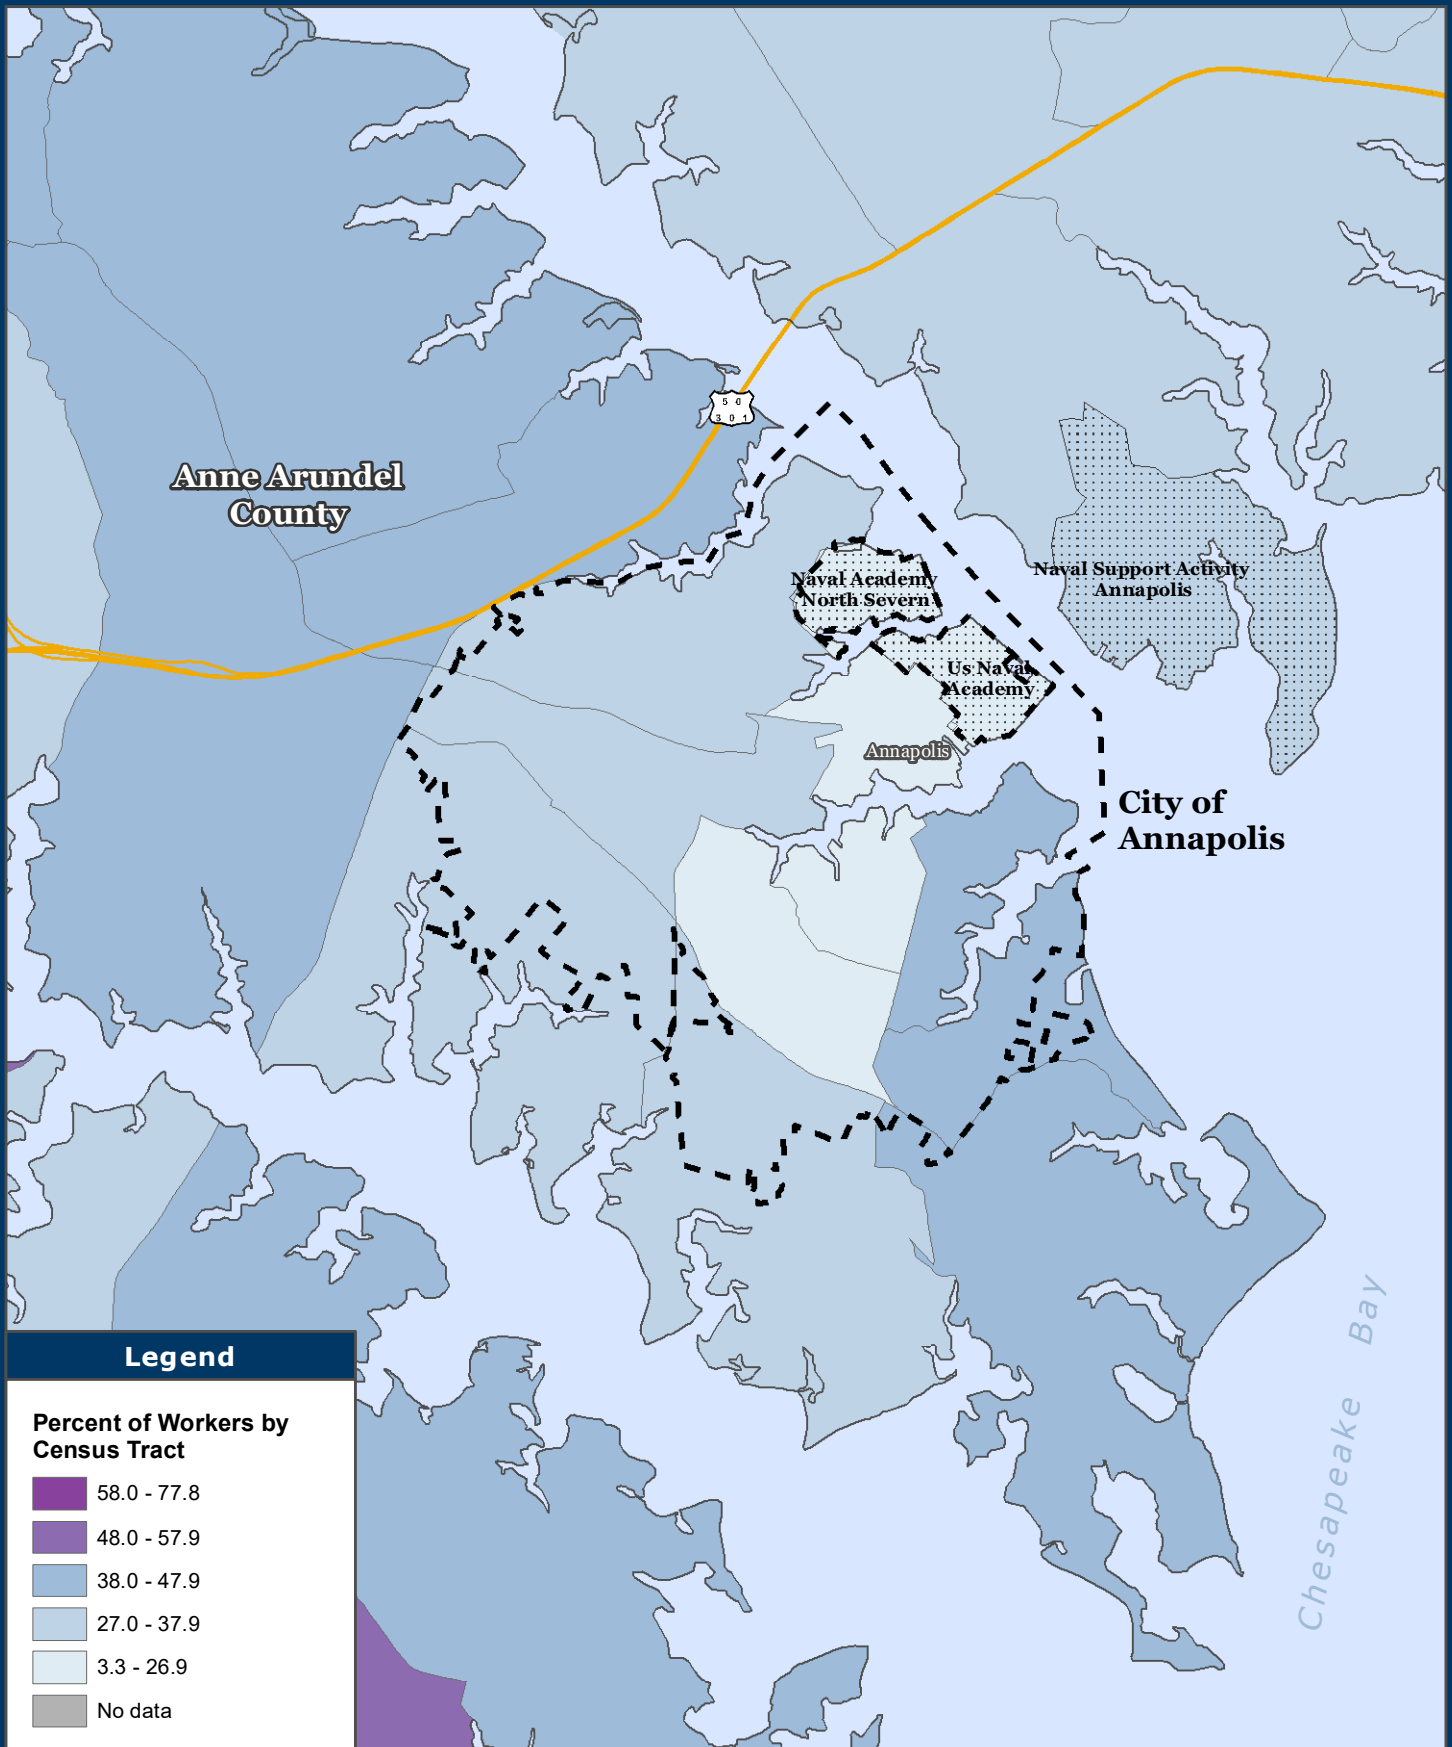

Workers Who Work Outside Their County of Residence

U.S. Census Bureau 2015-2019 American Community Survey 5-Year Estimates

Baltimore Metropolitan Council
1500 Whetstone Way, Suite 300
Baltimore, MD 21230
www.BaltoMetro.org

Prepared by
Transportation Planning Division
Projected Coordinate System - NAD 1983 State Plane (ft)
Data Source - BMC, © HERE 2020, TIGER/Line®, MTA
June 2021

1:63,360
0 0.5 1 Miles

1 in = 1 miles