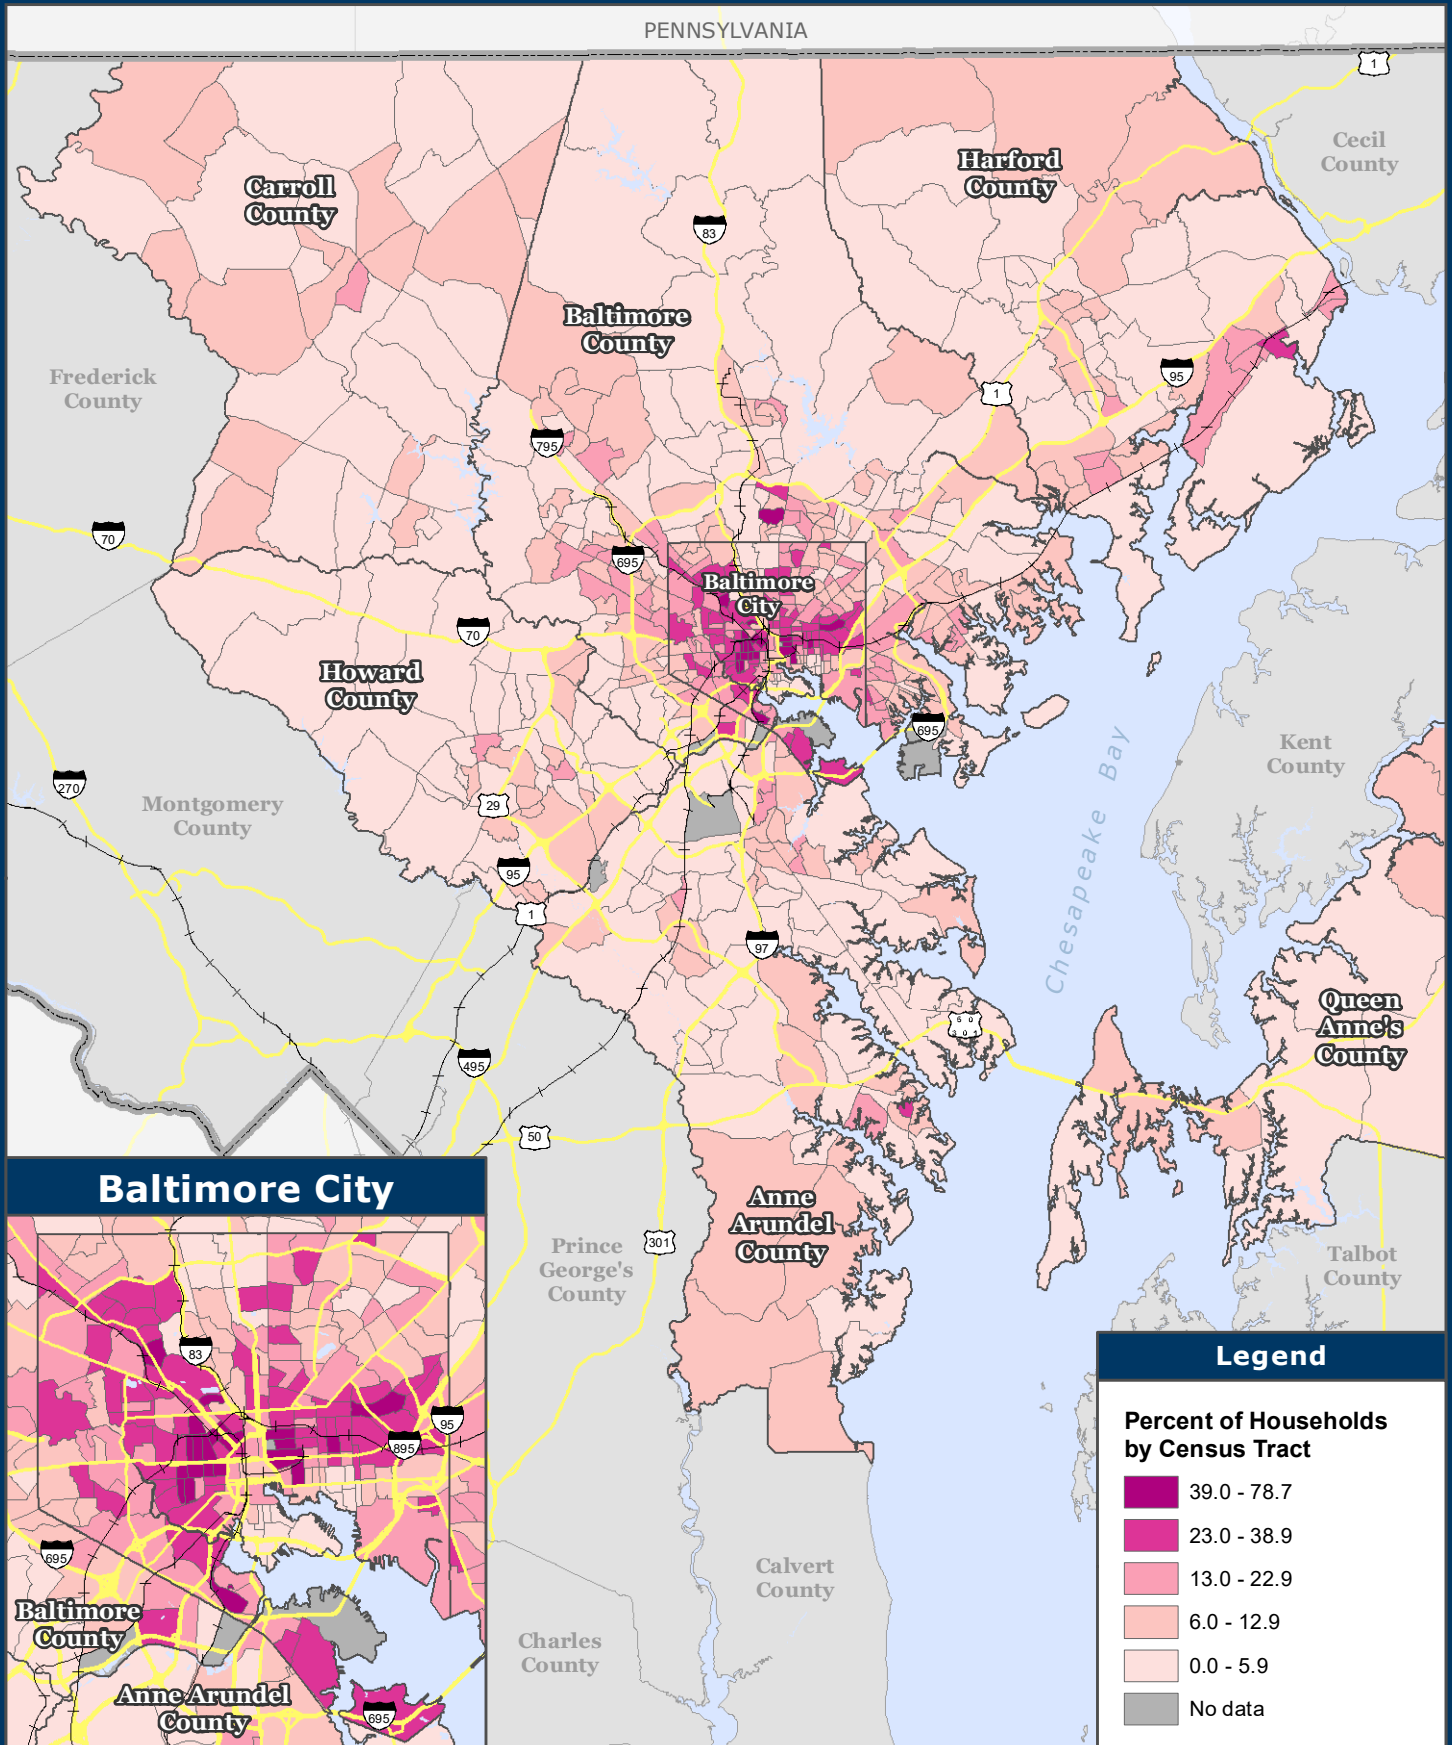

Households with Income Below the Poverty Level

U.S. Census Bureau 2015-2019 American Community Survey 5-Year Estimates

Baltimore City

Legend

Percent of Households by Census Tract

- 39.0 - 78.7
- 23.0 - 38.9
- 13.0 - 22.9
- 6.0 - 12.9
- 0.0 - 5.9
- No data

1:600,000

0 5 10
 Miles

1 in = 9.5 miles