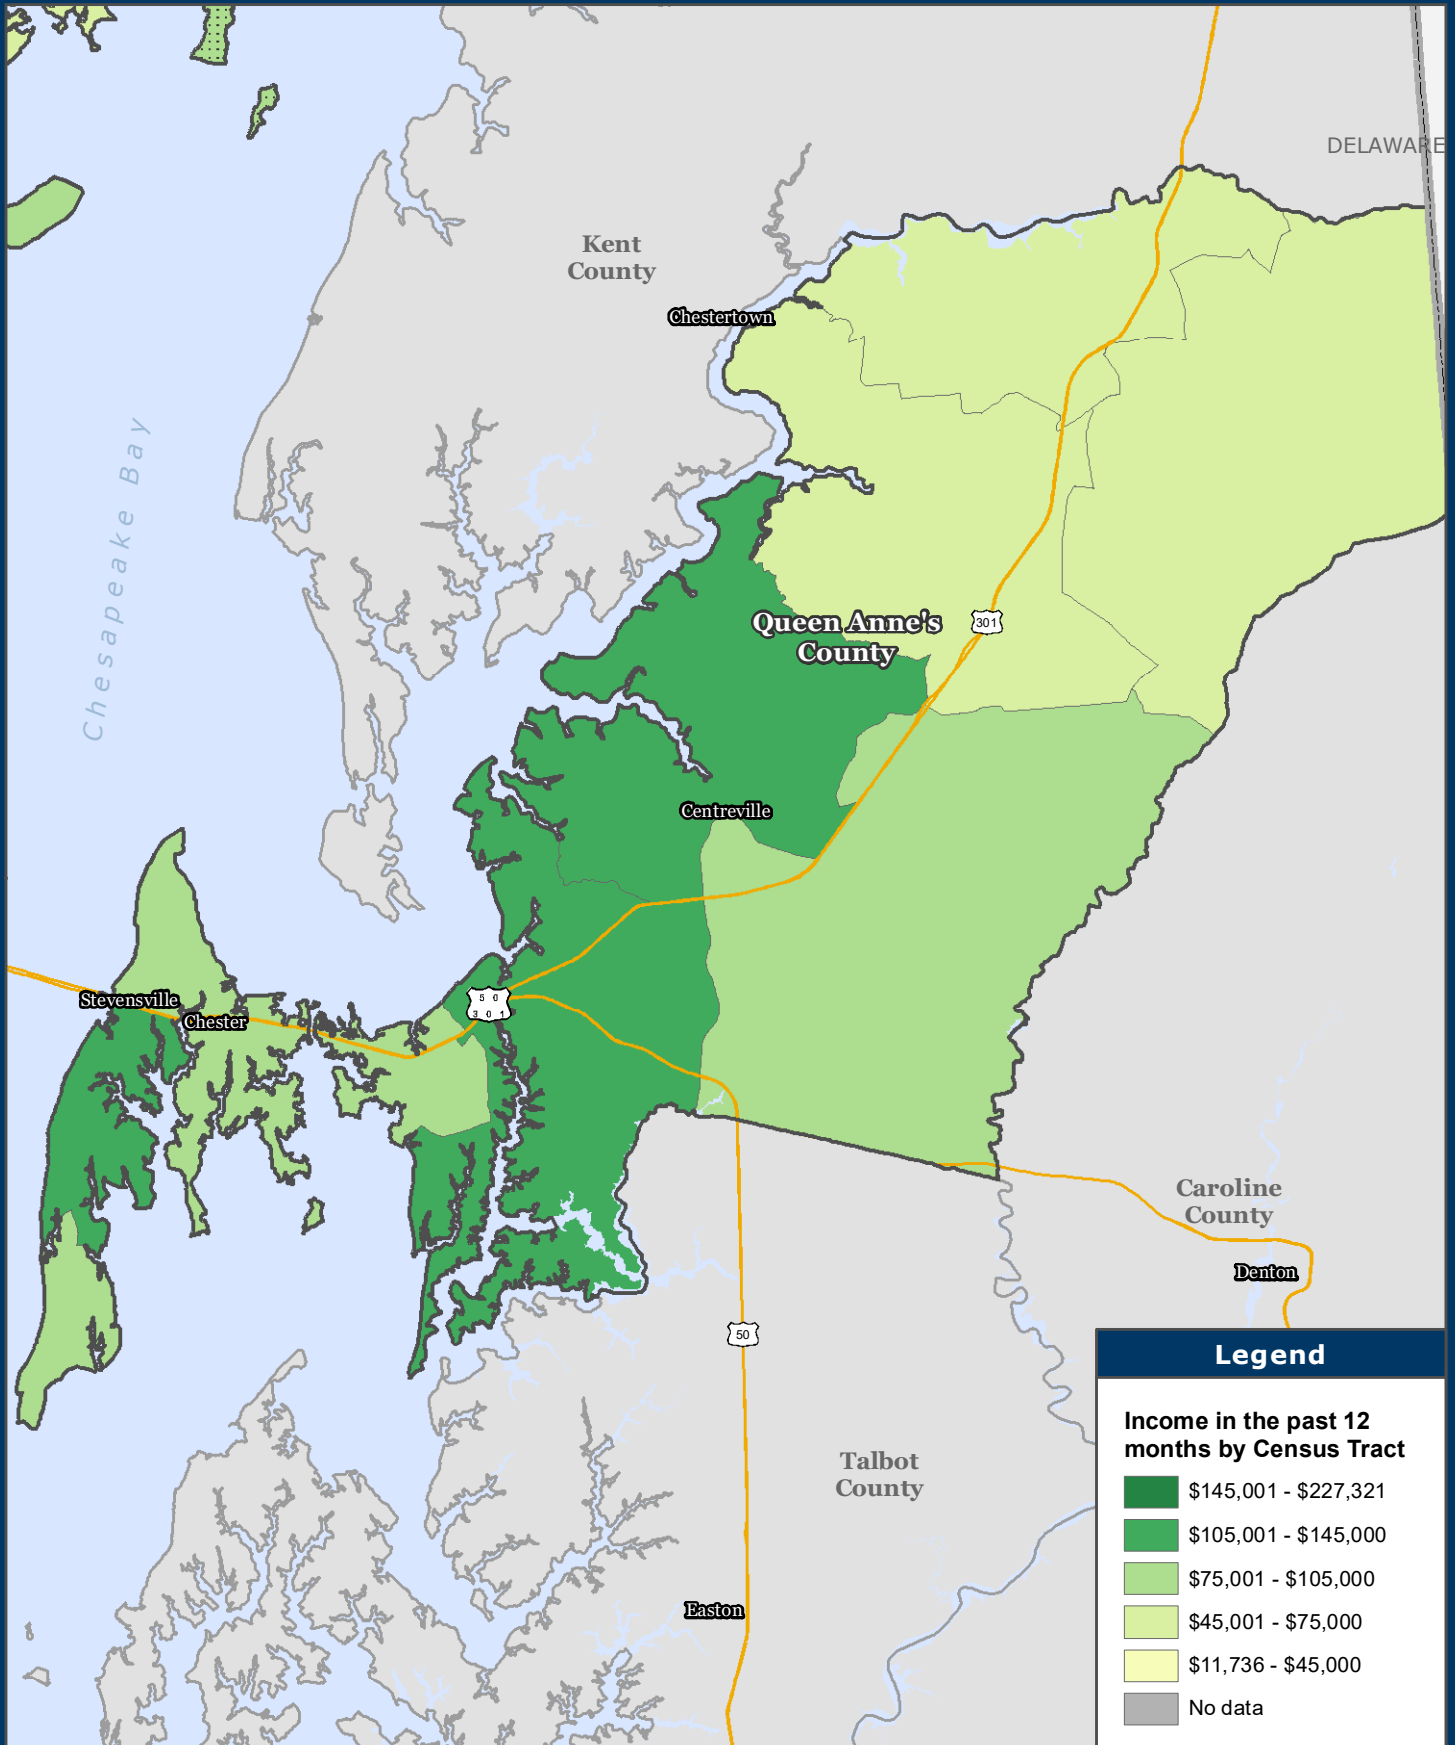

Median Household Income

U.S. Census Bureau 2015-2019 American Community Survey 5-Year Estimates

Legend

Income in the past 12 months by Census Tract

- \$145,001 - \$227,321
- \$105,001 - \$145,000
- \$75,001 - \$105,000
- \$45,001 - \$75,000
- \$11,736 - \$45,000
- No data

1:285,120
0 2 4 Miles

1 in = 4.5 miles