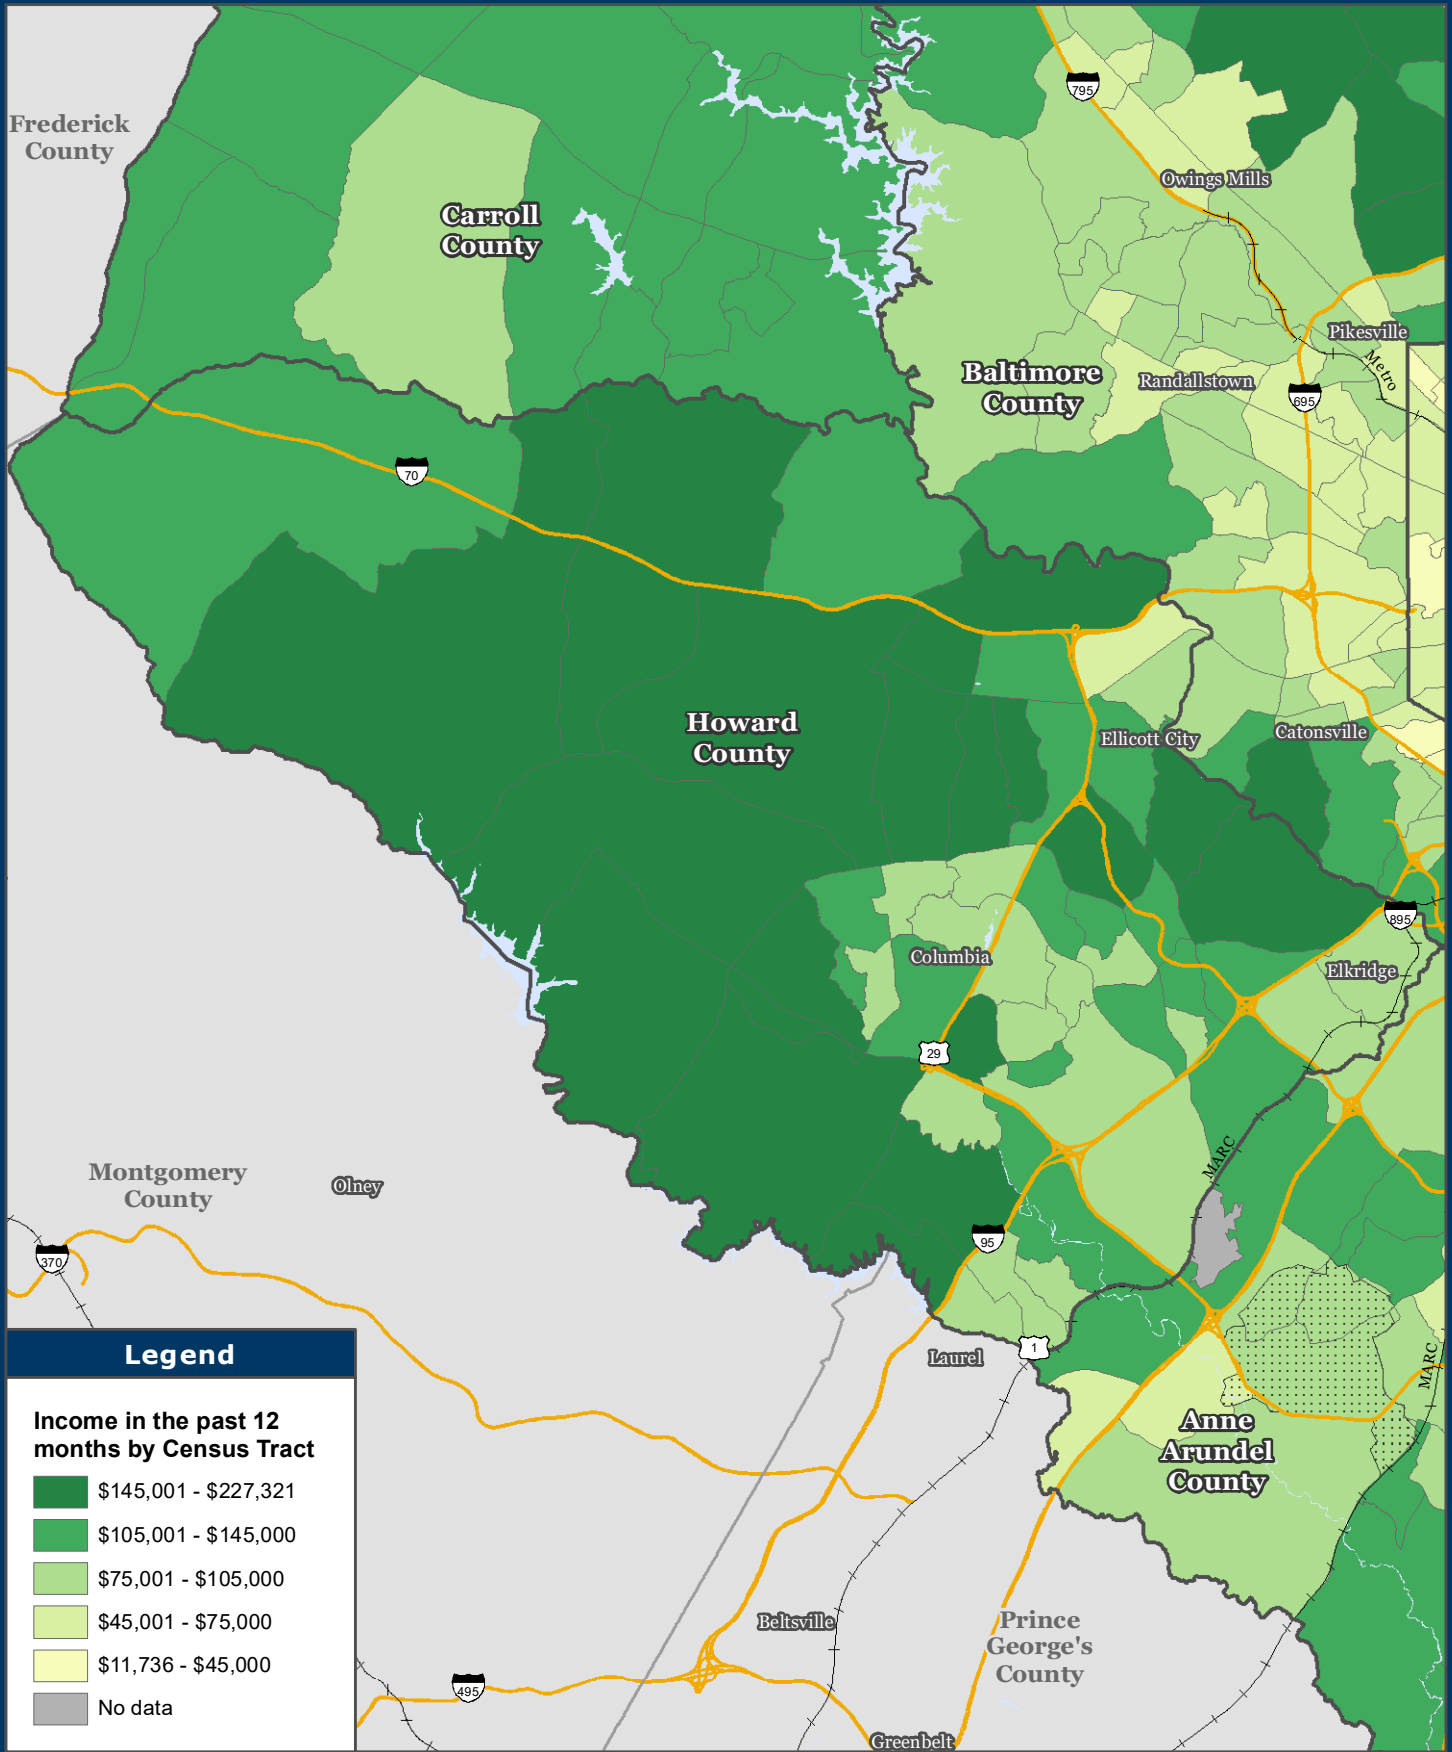

Median Household Income

U.S. Census Bureau 2015-2019 American Community Survey 5-Year Estimates

Legend

Income in the past 12 months by Census Tract

- \$145,001 - \$227,321
- \$105,001 - \$145,000
- \$75,001 - \$105,000
- \$45,001 - \$75,000
- \$11,736 - \$45,000
- No data

1:222,000
 0 2 4
 Miles

1 in = 3.5 miles