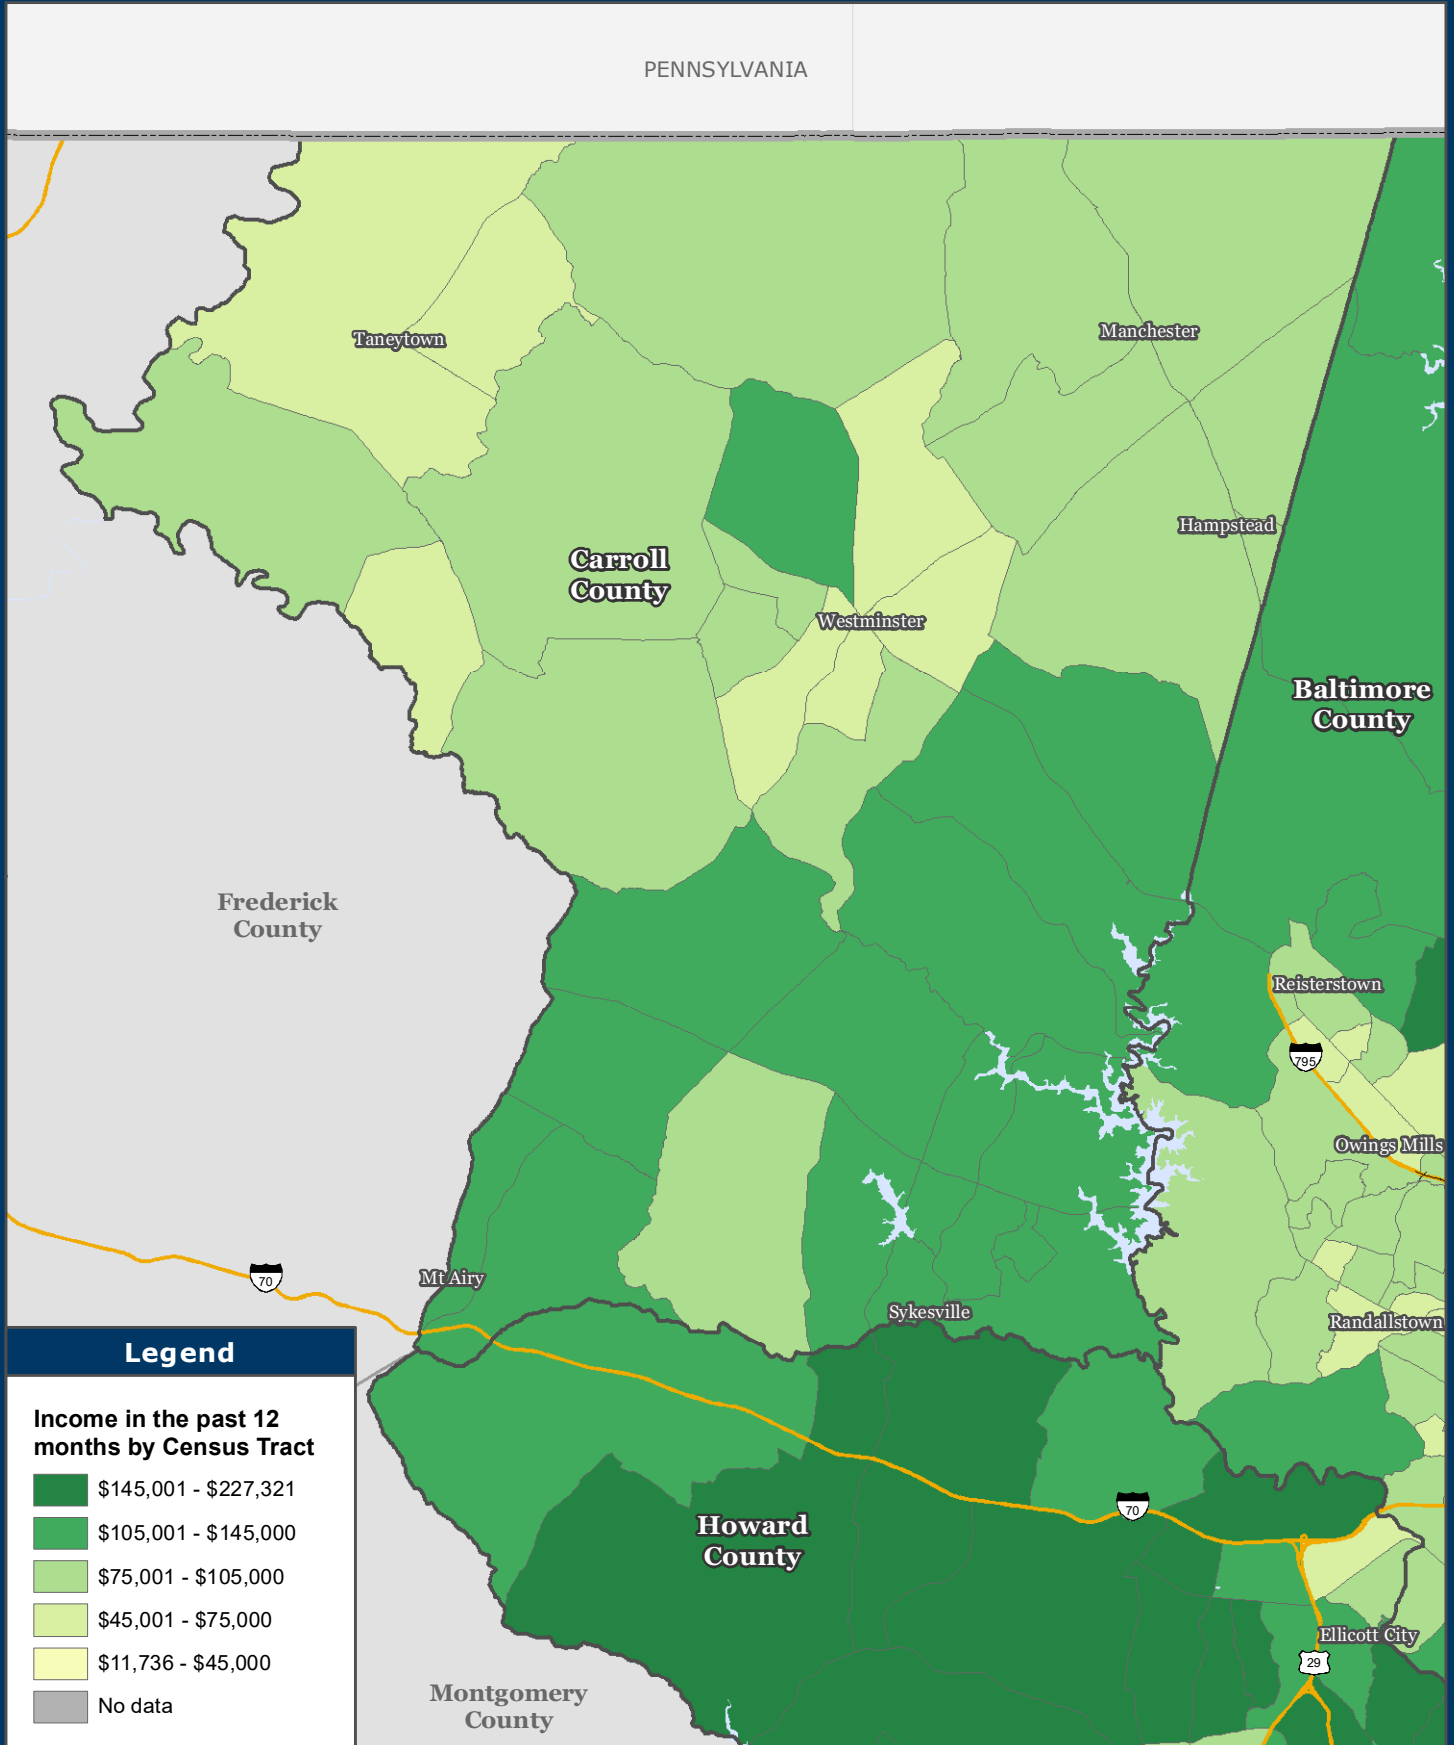

Median Household Income

U.S. Census Bureau 2015-2019 American Community Survey 5-Year Estimates

Legend

Income in the past 12 months by Census Tract

- \$145,001 - \$227,321
- \$105,001 - \$145,000
- \$75,001 - \$105,000
- \$45,001 - \$75,000
- \$11,736 - \$45,000
- No data

1:253,000
 0 2 4 Miles

1 in = 4 miles