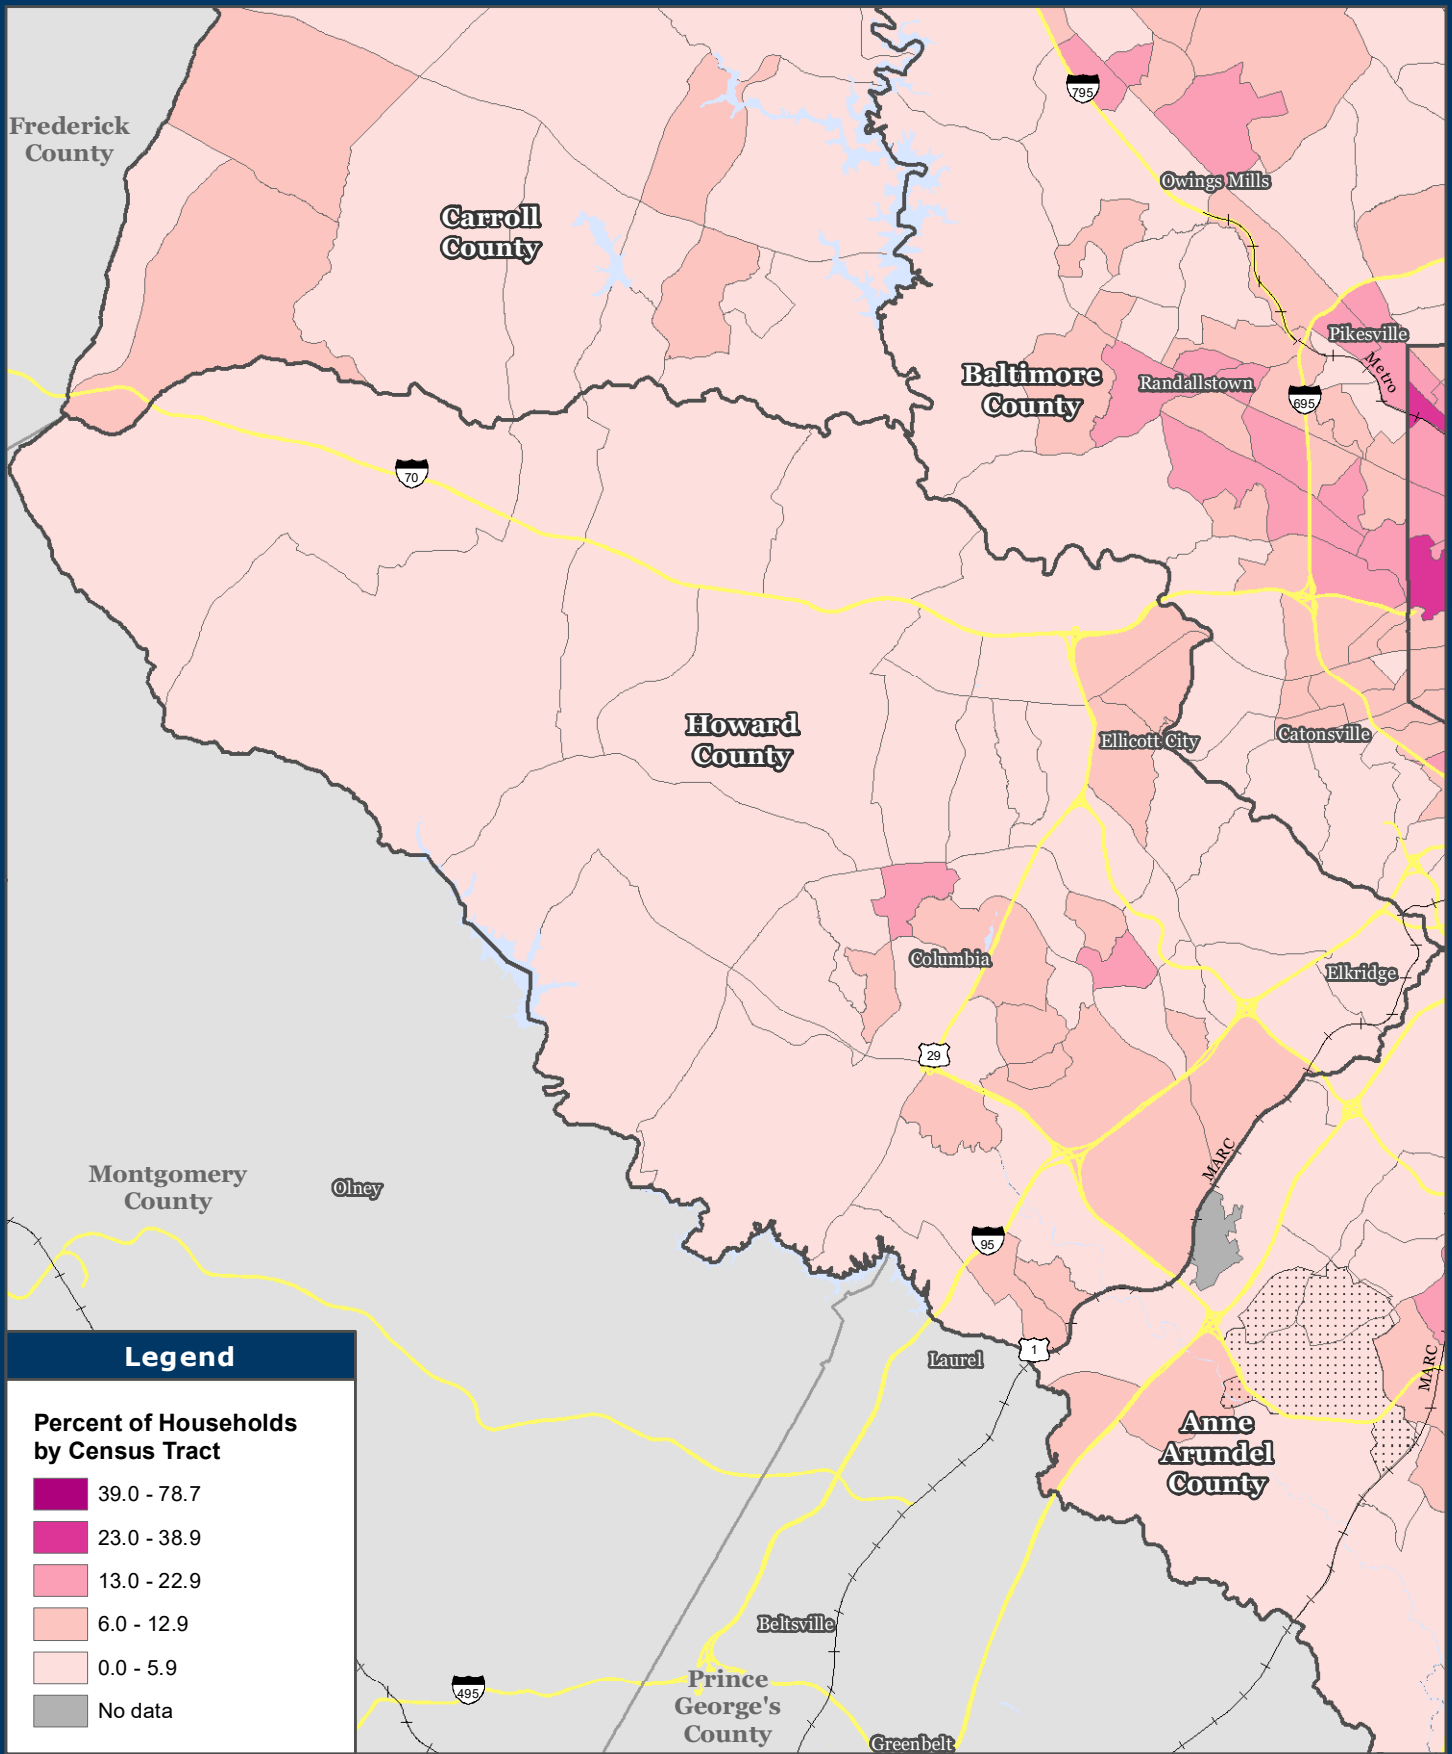

Households with Income Below the Poverty Level

U.S. Census Bureau 2015-2019 American Community Survey 5-Year Estimates

Legend

Percent of Households by Census Tract

- 39.0 - 78.7
- 23.0 - 38.9
- 13.0 - 22.9
- 6.0 - 12.9
- 0.0 - 5.9
- No data

1:222,000
 0 2 4
 Miles

1 in = 3.5 miles