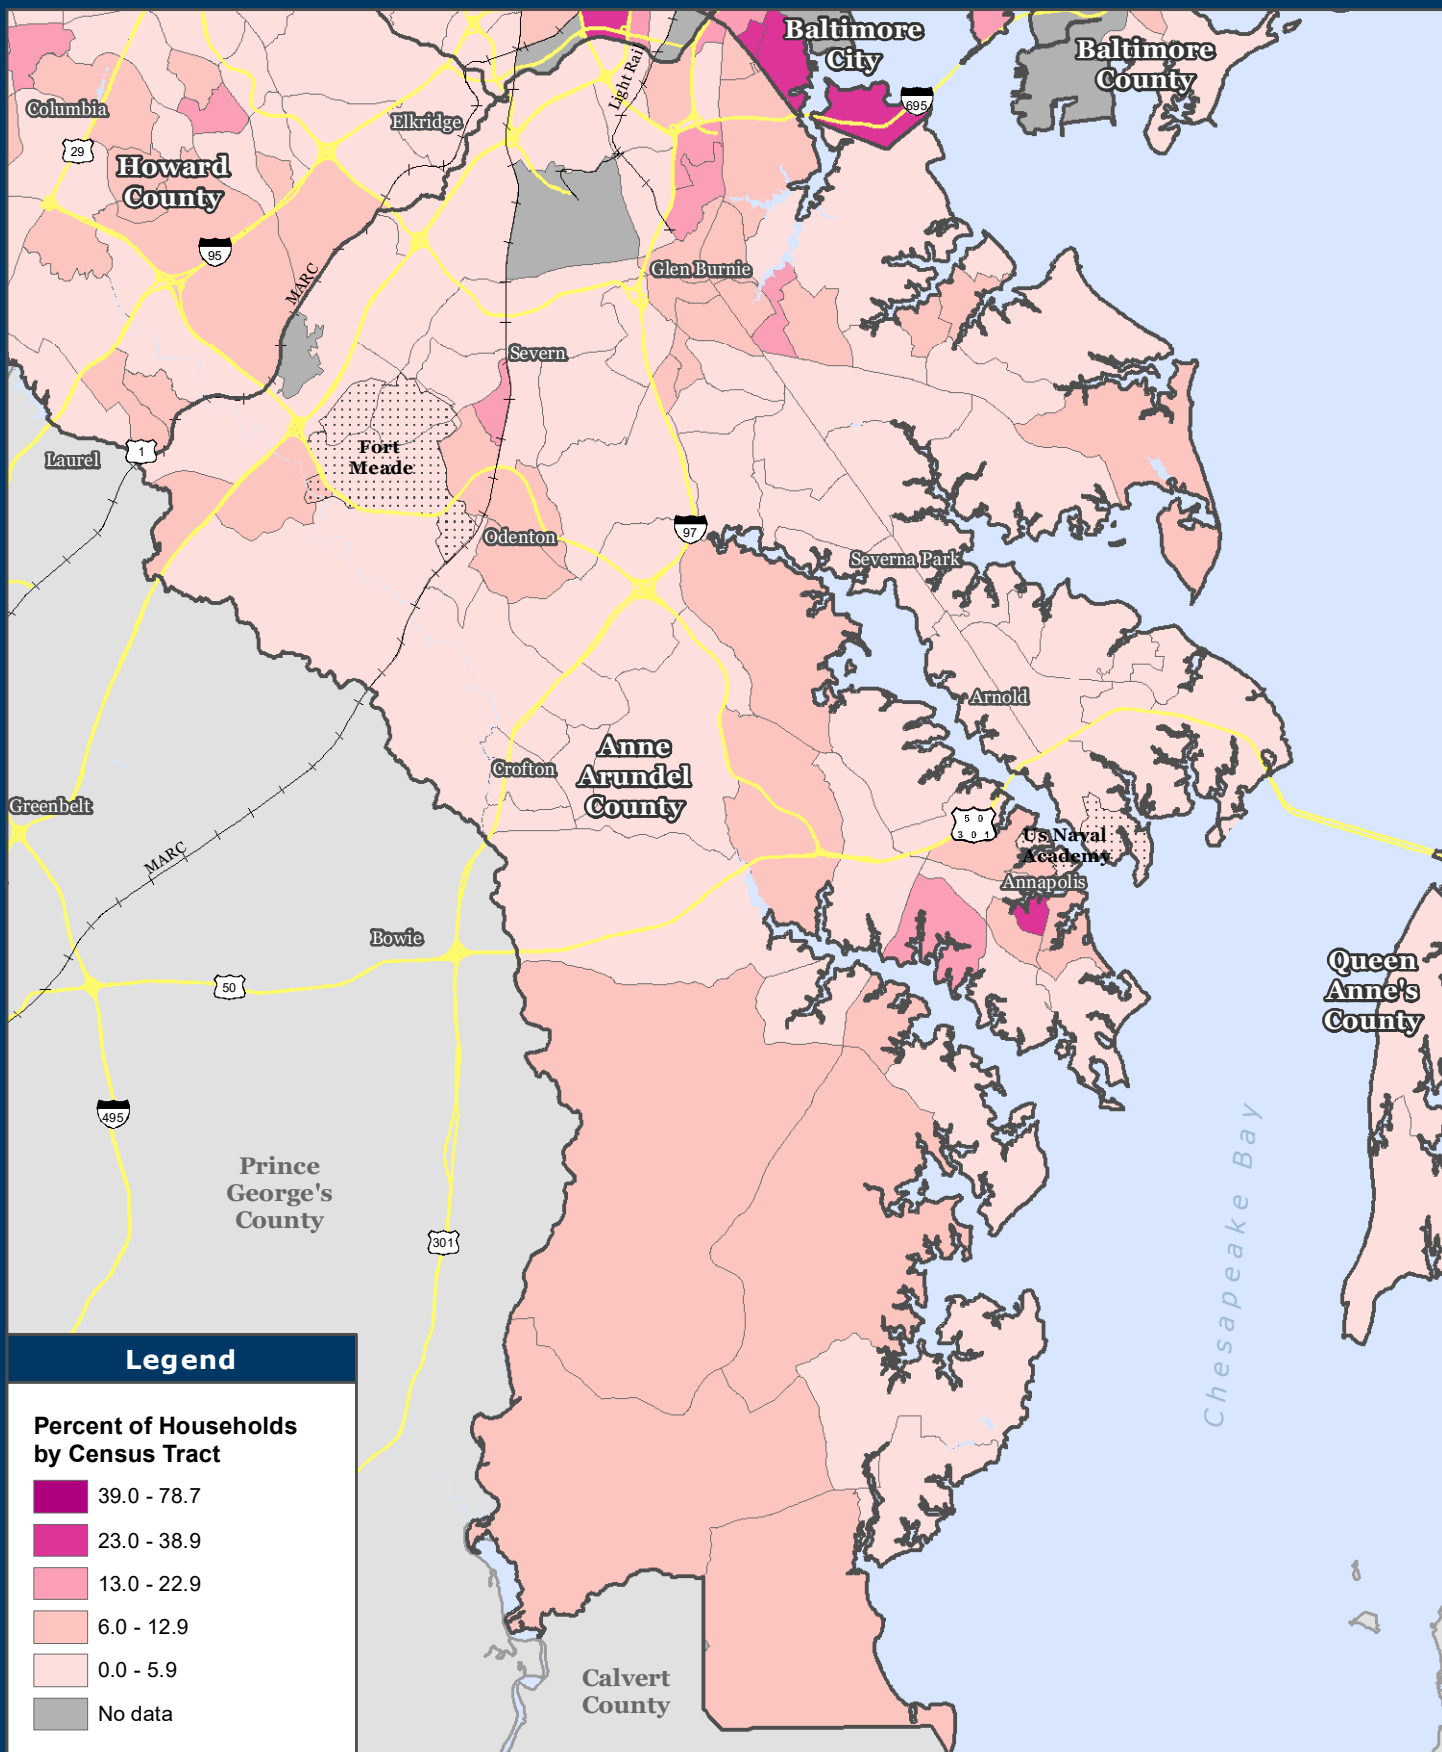

Households with Income Below the Poverty Level

U.S. Census Bureau 2015-2019 American Community Survey 5-Year Estimates

Legend

Percent of Households by Census Tract

- 39.0 - 78.7
- 23.0 - 38.9
- 13.0 - 22.9
- 6.0 - 12.9
- 0.0 - 5.9
- No data

Baltimore Metropolitan Council
 1500 Whetstone Way, Suite 300
 Baltimore, MD 21230
www.BaltoMetro.org

Prepared by
 Transportation Planning Division
 Projected Coordinate System - NAD 1983 State Plane (ft)
 Data Source - BMC, © HERE 2020, TIGER/Line®, MTA
 June 2021

1:253,000
 0 2 4 Miles

1 in = 4 miles