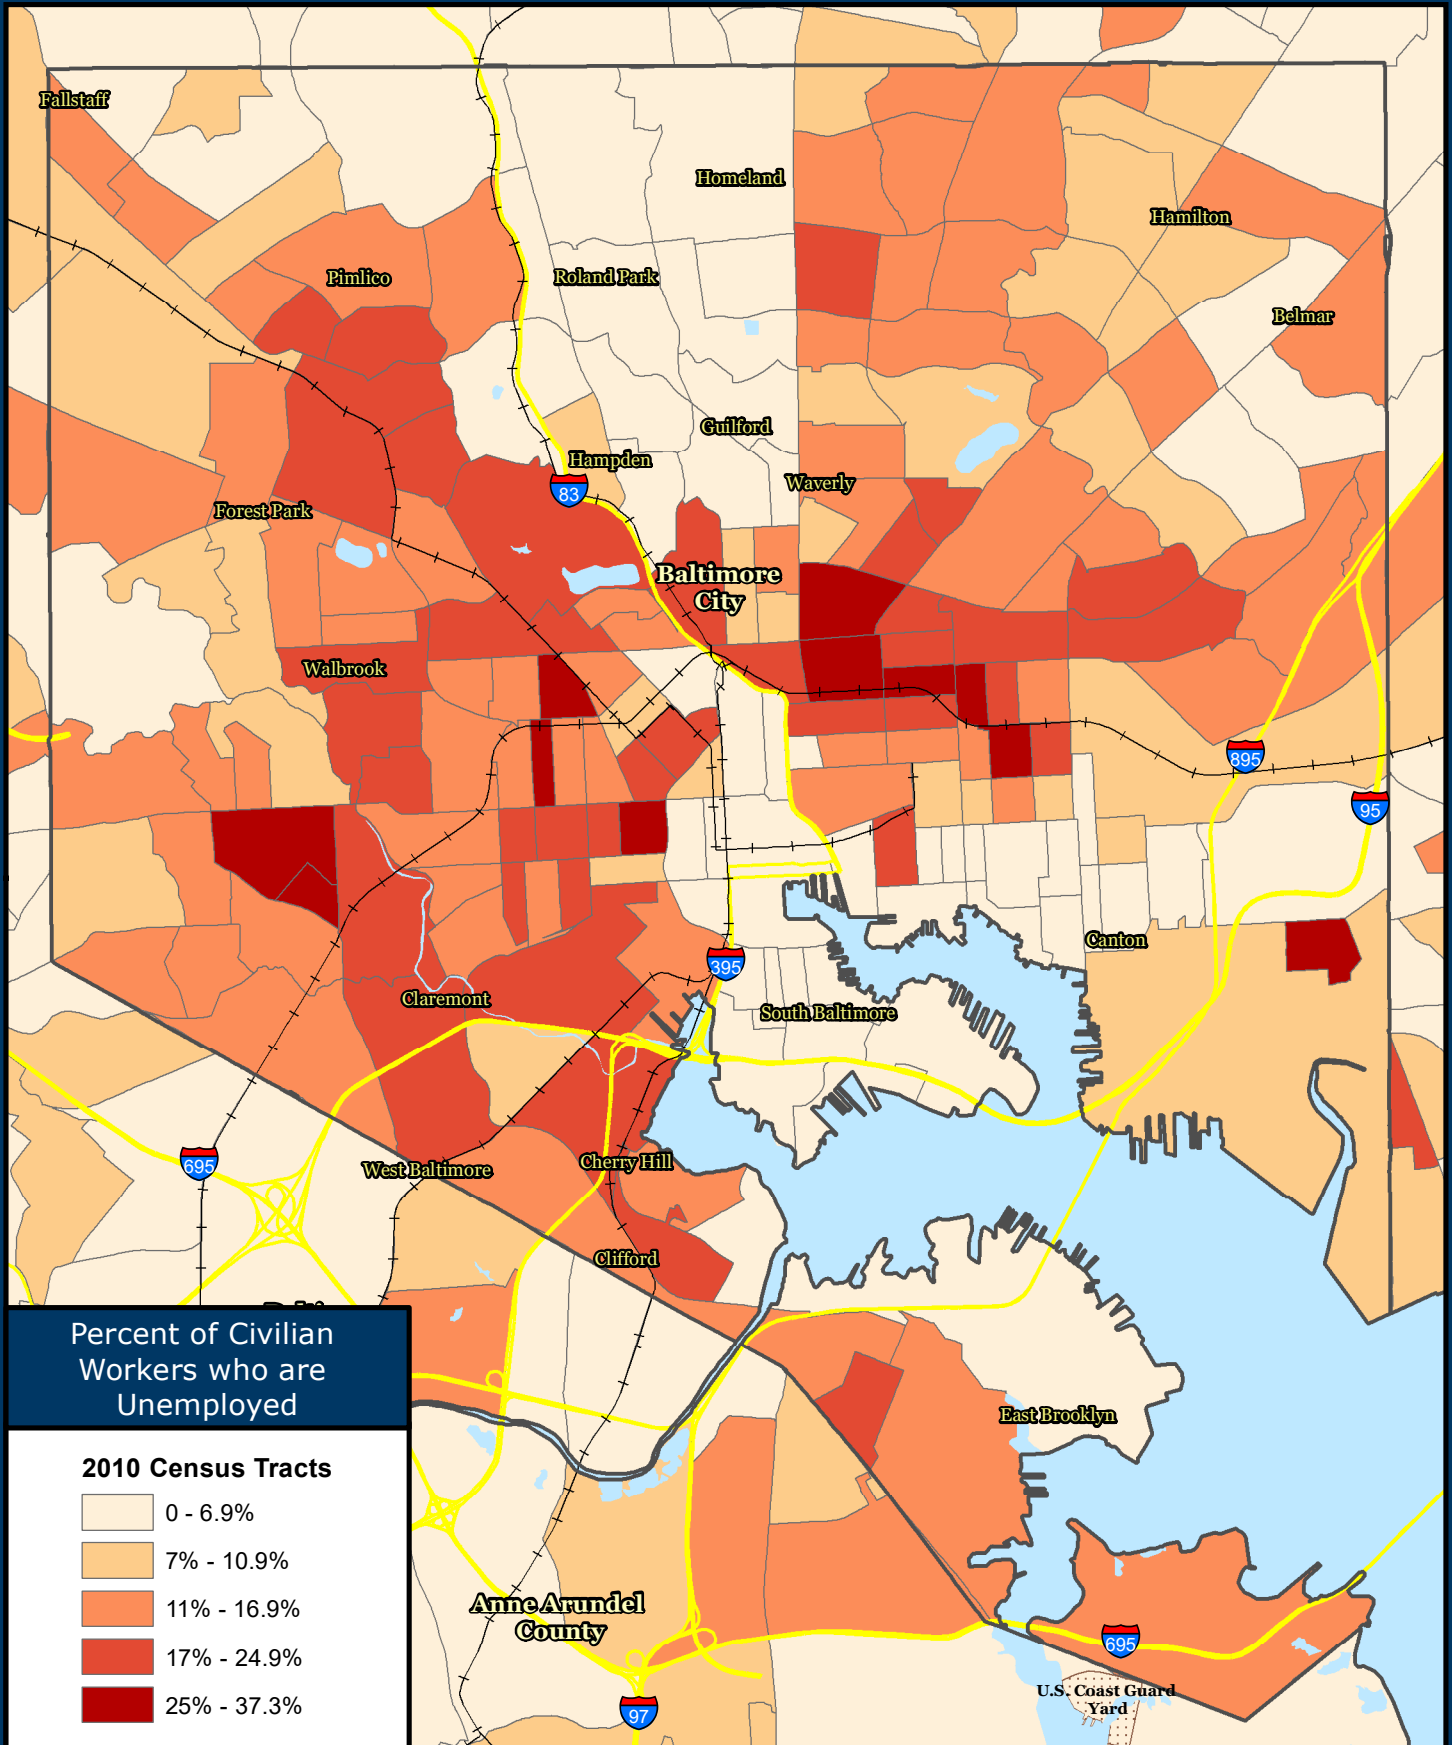

Unemployment, Baltimore City

Source: U.S. Census Bureau, 2012-2016 American Community Survey 5-Year Estimates

Baltimore Metropolitan Council
 1500 Whetstone Way, Suite 300
 Baltimore, MD 21230
www.BaltoMetro.org

Prepared by
 Transportation Planning Division
 Projected Coordinate System - NAD 1983 State Plane (ft)
 Data Source - BMC, © HERE 2017, TIGER/Line®, MTA
 American Community Survey 5-year Estimate
 Printed - July 2018