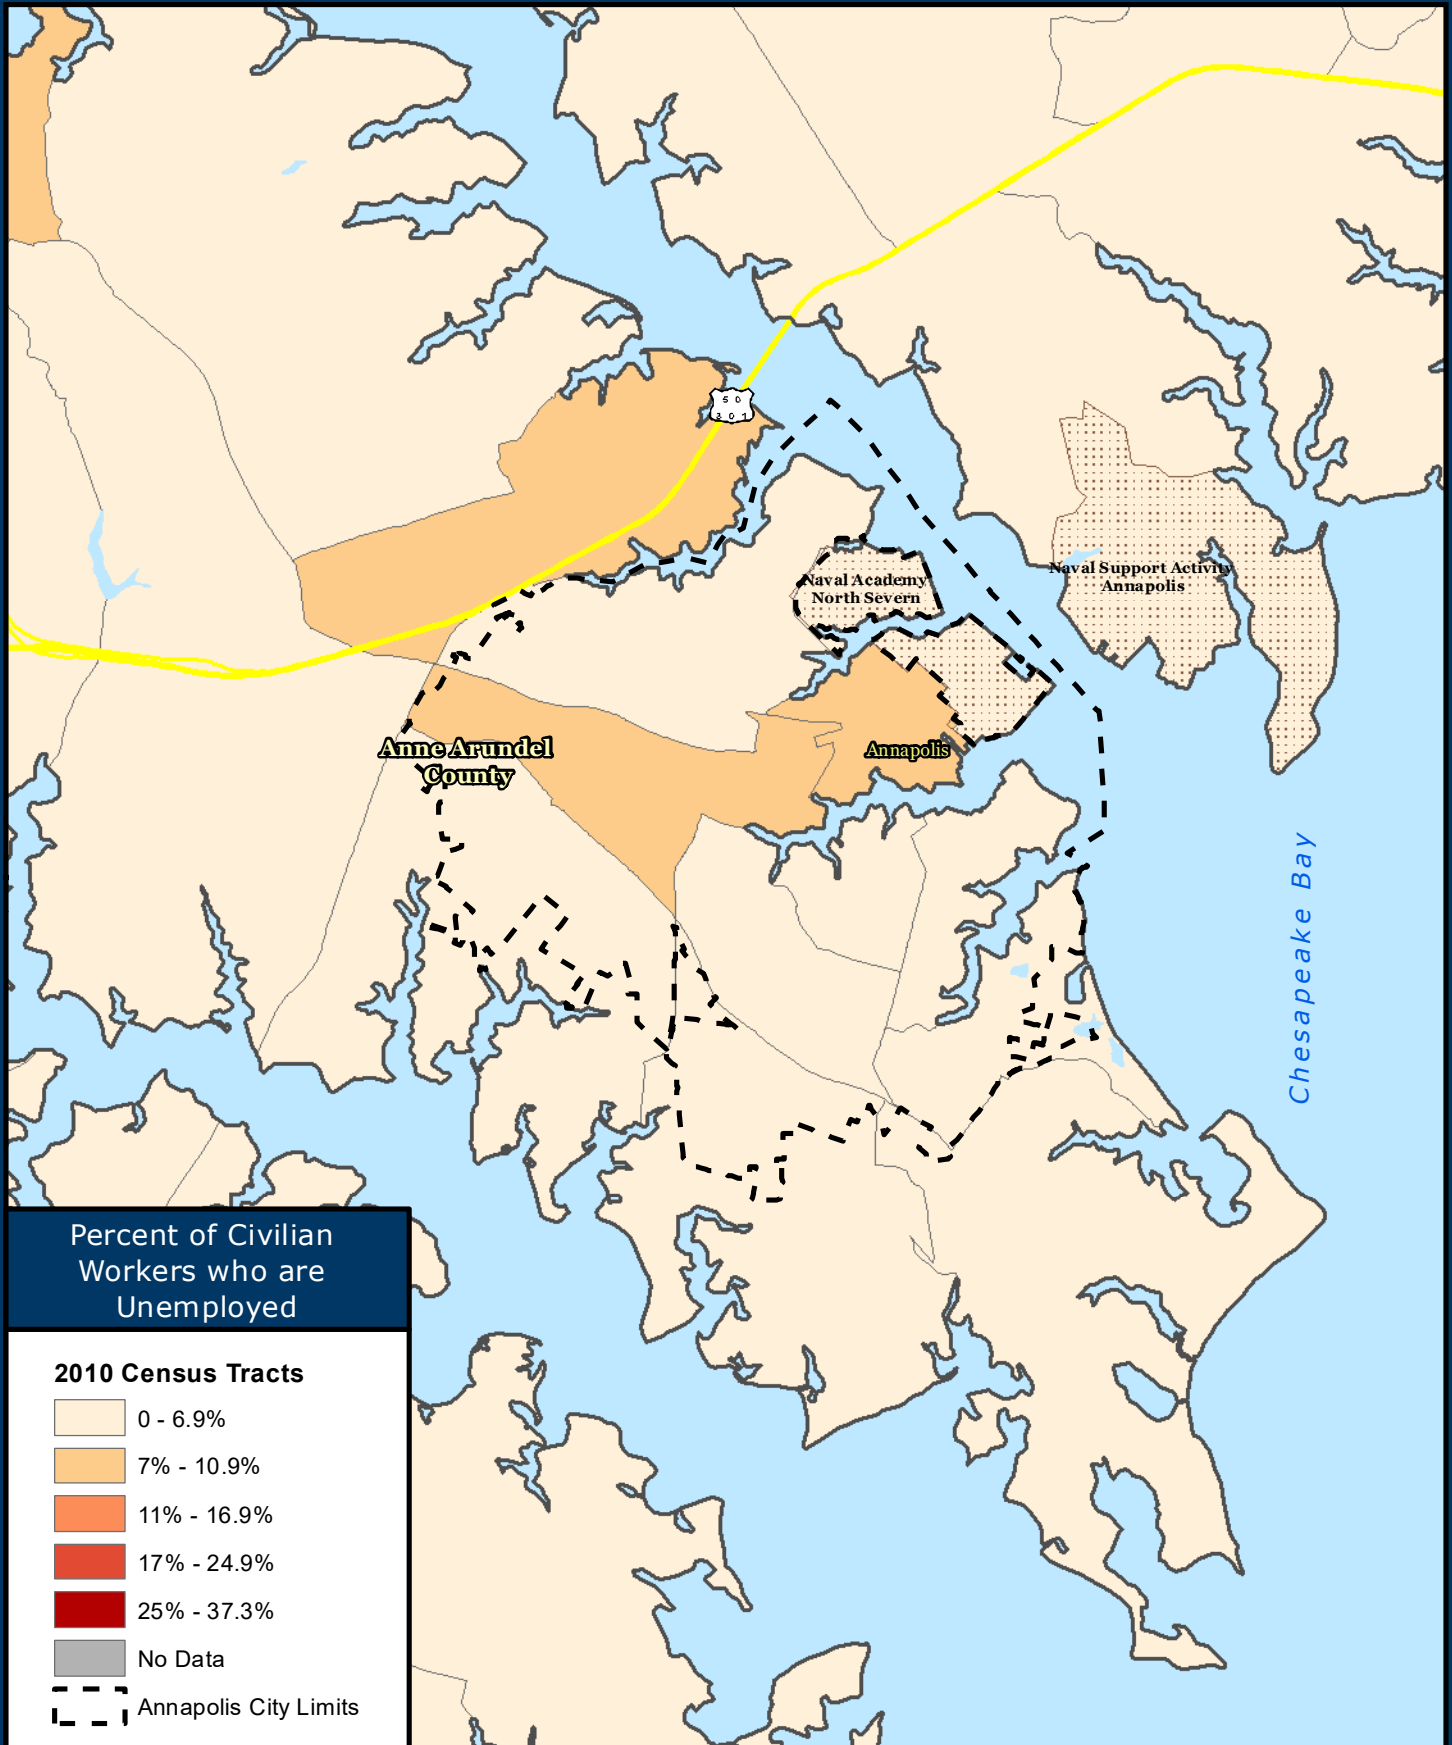

Unemployment, Annapolis

Source: U.S. Census Bureau, 2012-2016 American Community Survey 5-Year Estimates

Baltimore Metropolitan Council
1500 Whetstone Way, Suite 300
Baltimore, MD 21230
www.BaltoMetro.org

Prepared by
Transportation Planning Division
Projected Coordinate System - NAD 1983 State Plane (ft)
Data Source - BMC, © HERE 2017, TIGER/Line®, MTA
American Community Survey 5-year Estimate
Printed - July 2018