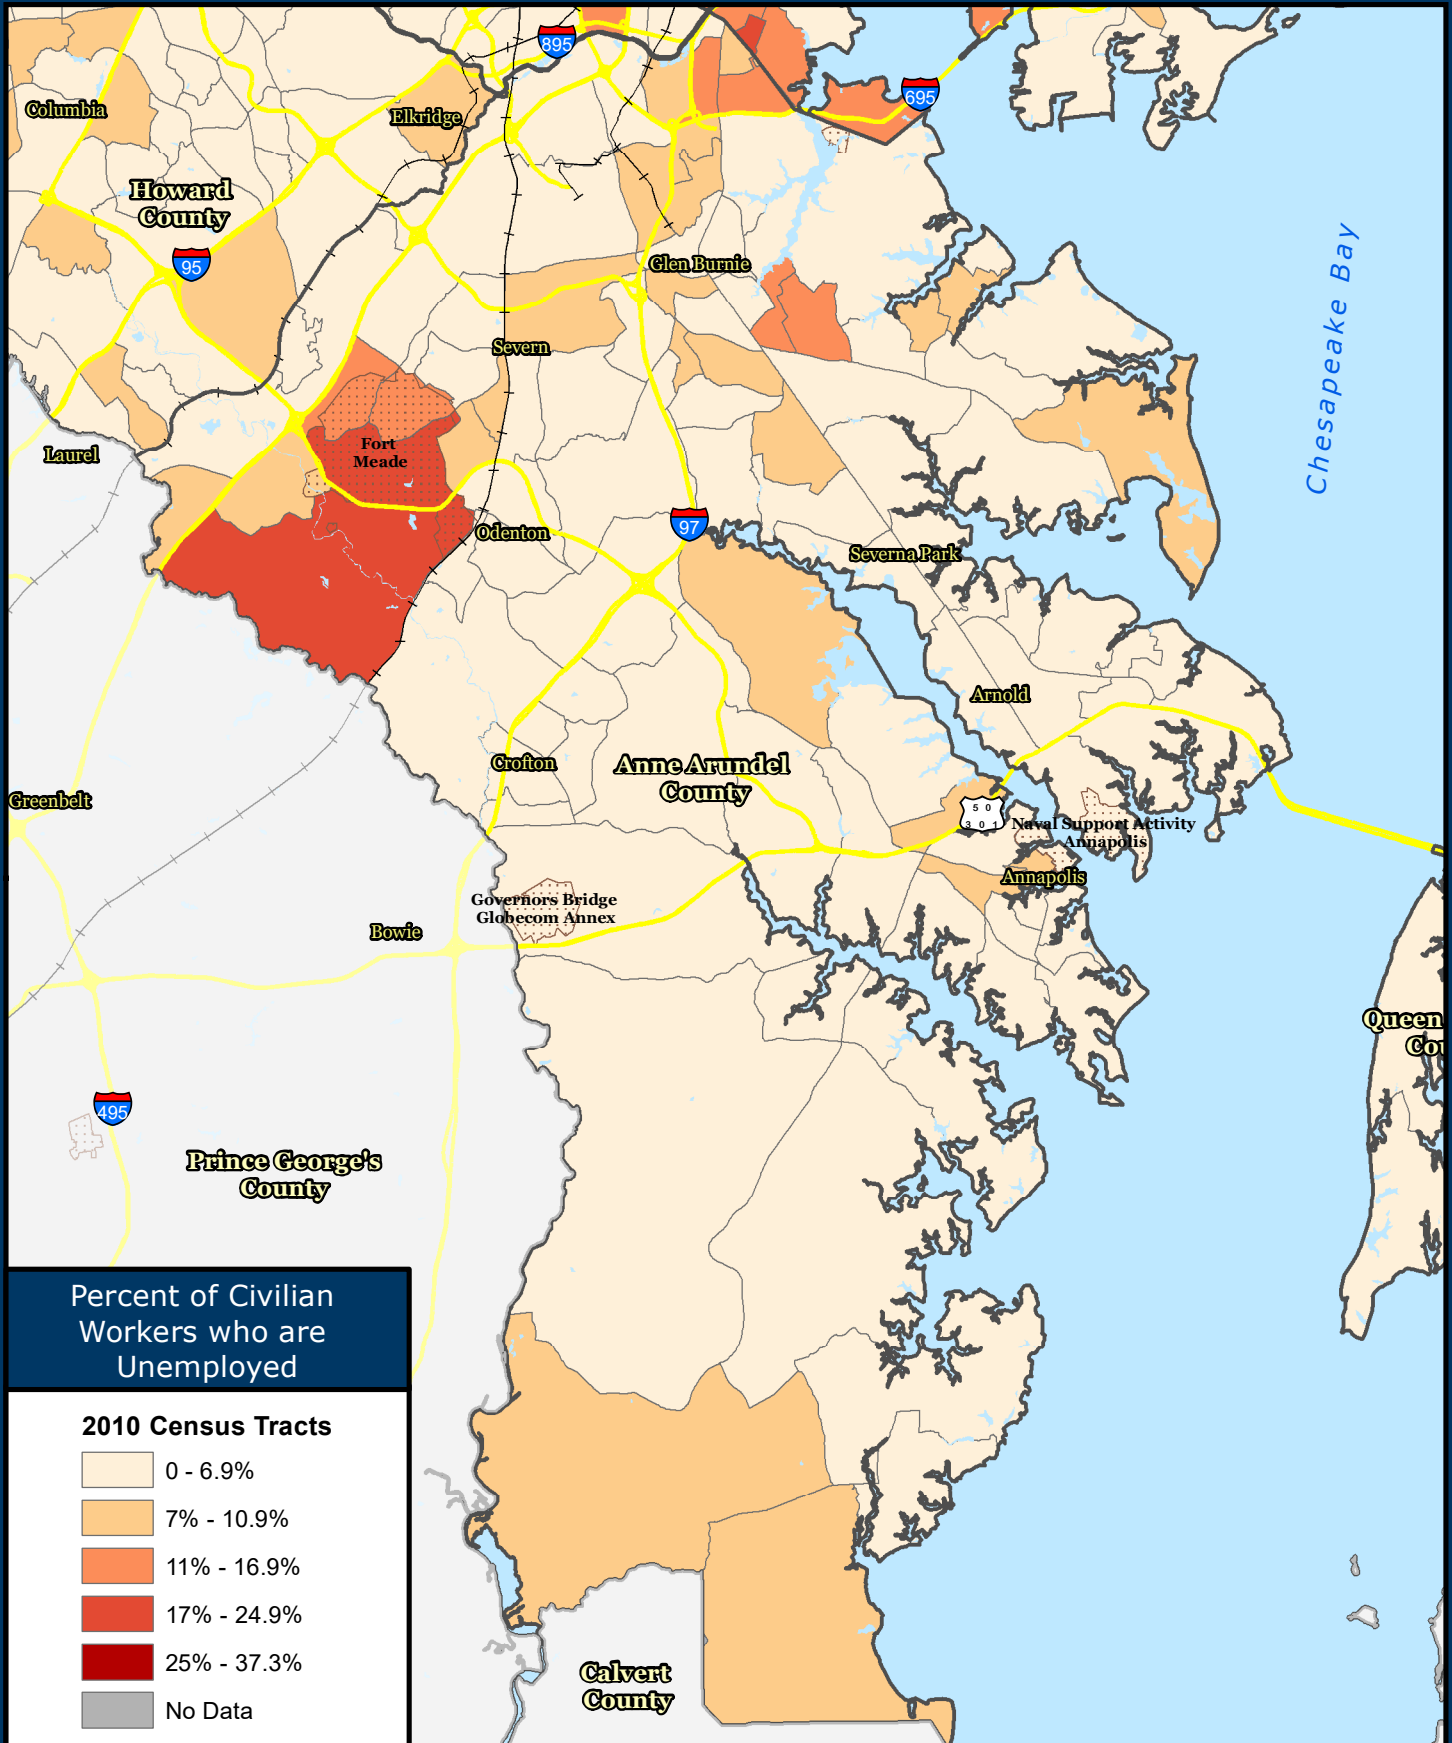

Unemployment, Anne Arundel County

Source: U.S. Census Bureau, 2012-2016 American Community Survey 5-Year Estimates

Baltimore Metropolitan Council
 1500 Whetstone Way, Suite 300
 Baltimore, MD 21230
www.BaltoMetro.org

Prepared by
 Transportation Planning Division
 Projected Coordinate System - NAD 1983 State Plane (ft)
 Data Source - BMC, © HERE 2017, TIGER/Line®, MTA
 American Community Survey 5-year Estimate
 Printed - July 2018