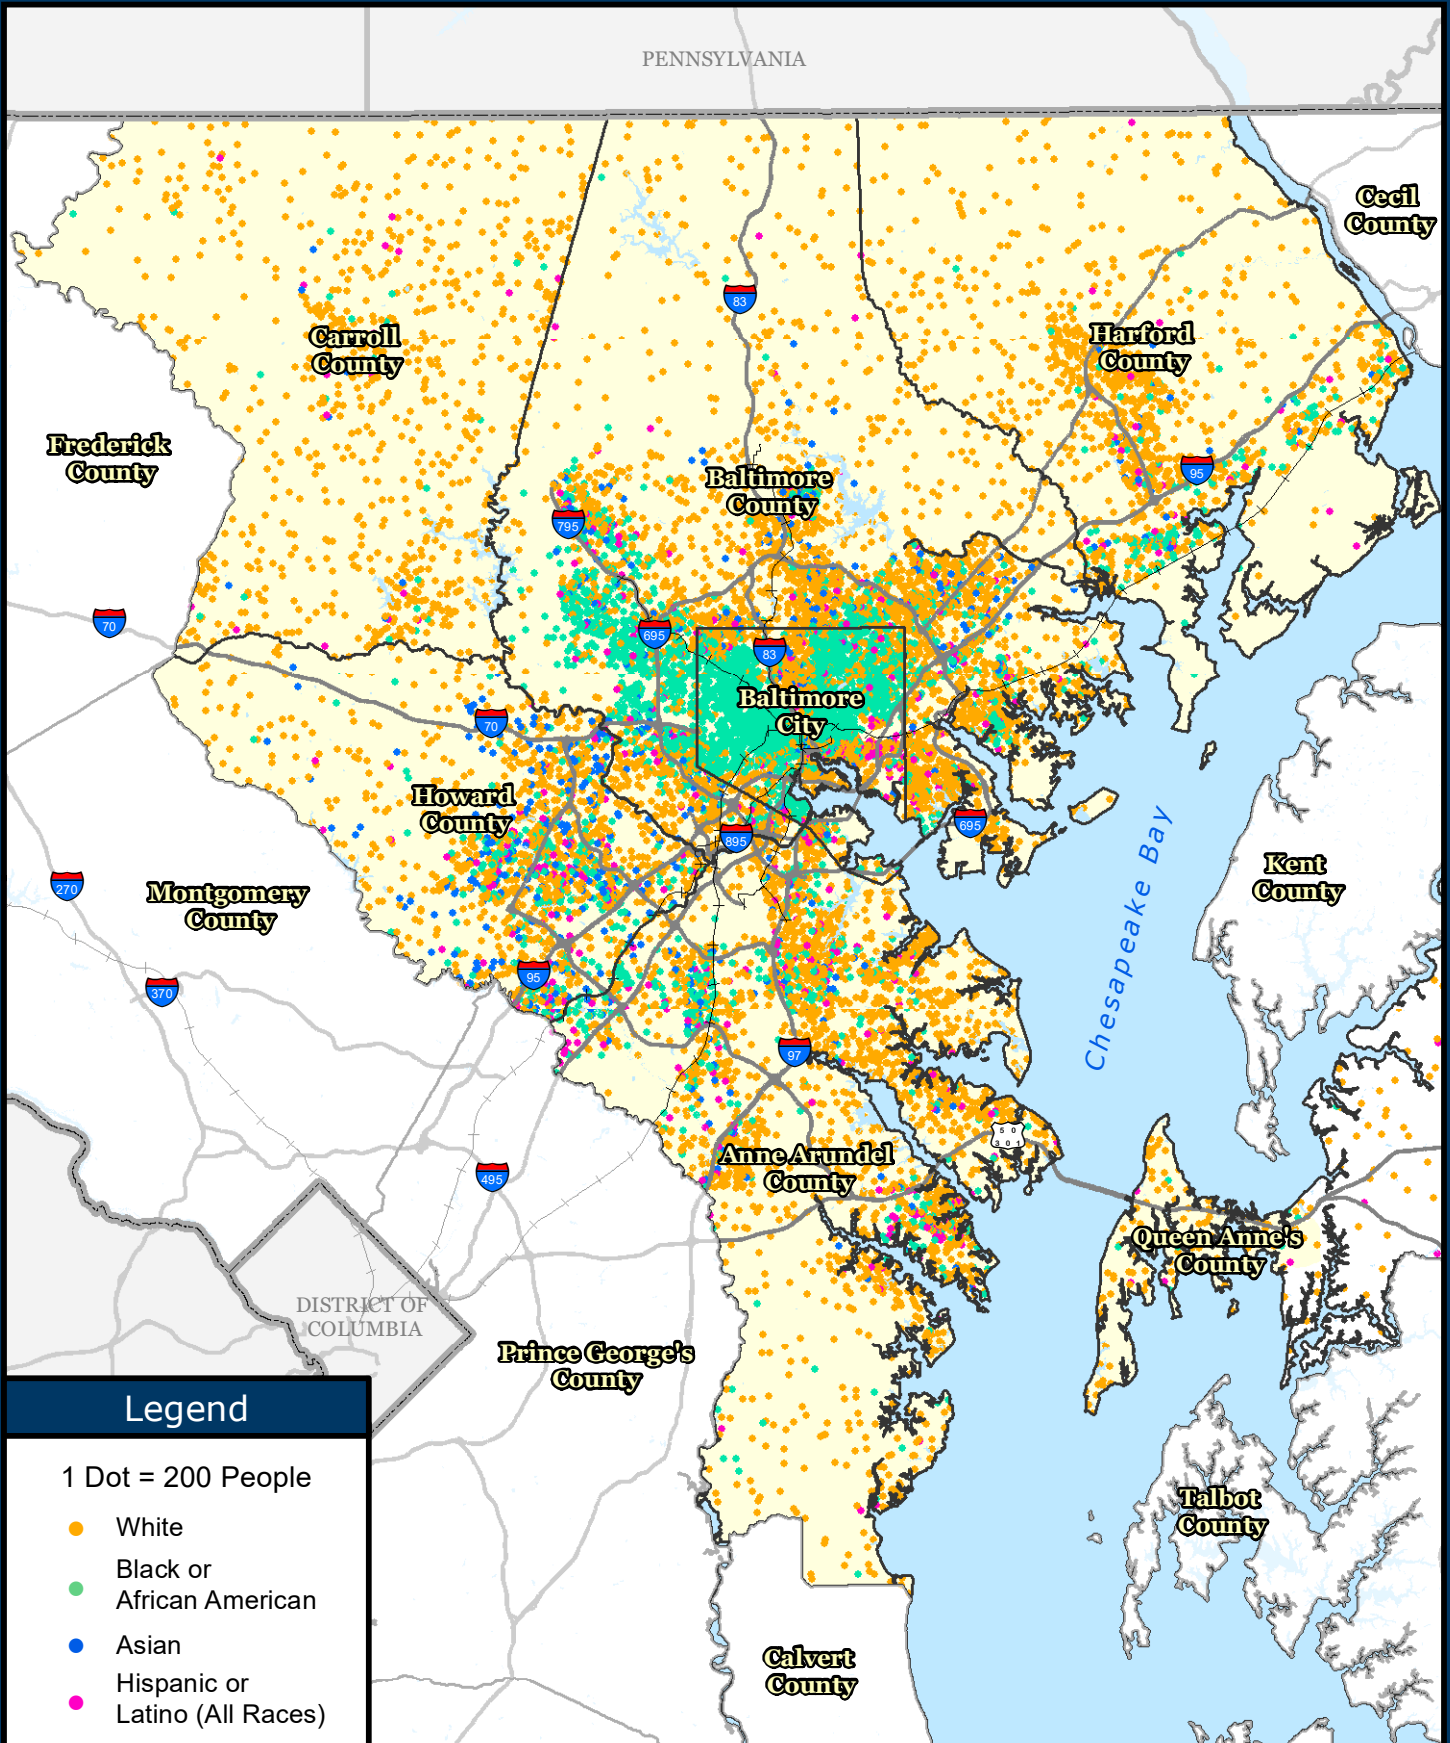

Race and Hispanic Heritage

Source: U.S. Census Bureau, 2012-2016 American Community Survey 5-Year Estimates

Legend

1 Dot = 200 People

- White
- Black or African American
- Asian
- Hispanic or Latino (All Races)