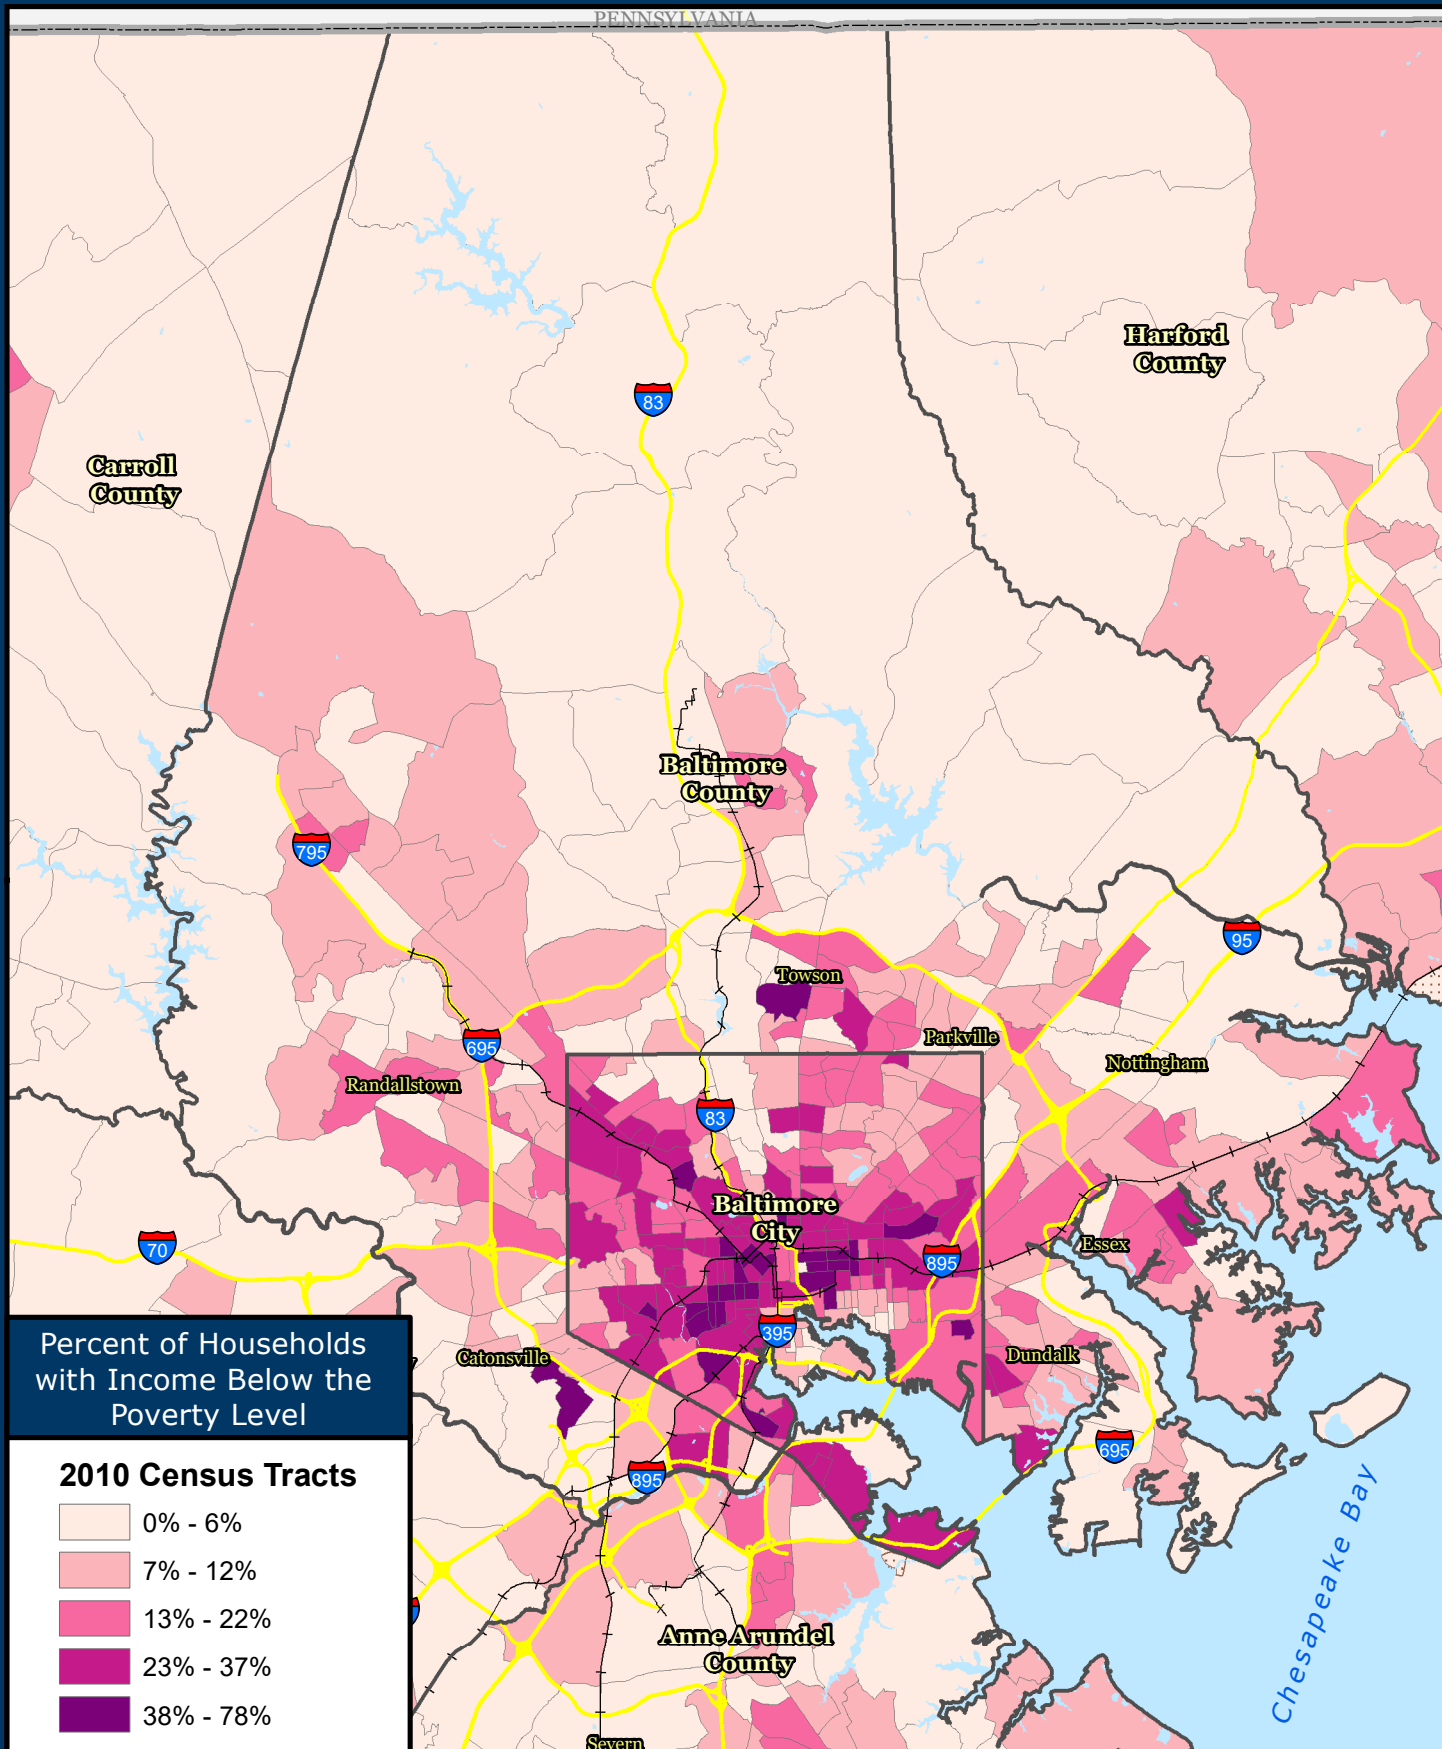

Households with Income Below Poverty Level, Baltimore County

Source: U.S. Census Bureau, 2012-2016 American Community Survey 5-Year Estimates

Baltimore Metropolitan Council
 1500 Whetstone Way, Suite 300
 Baltimore, MD 21230
www.BaltoMetro.org

Prepared by
 Transportation Planning Division
 Projected Coordinate System - NAD 1983 State Plane (ft)
 Data Source - BMC, © HERE 2017, TIGER/Line®, MTA
 American Community Survey 5-year Estimate
 Printed - July 2018