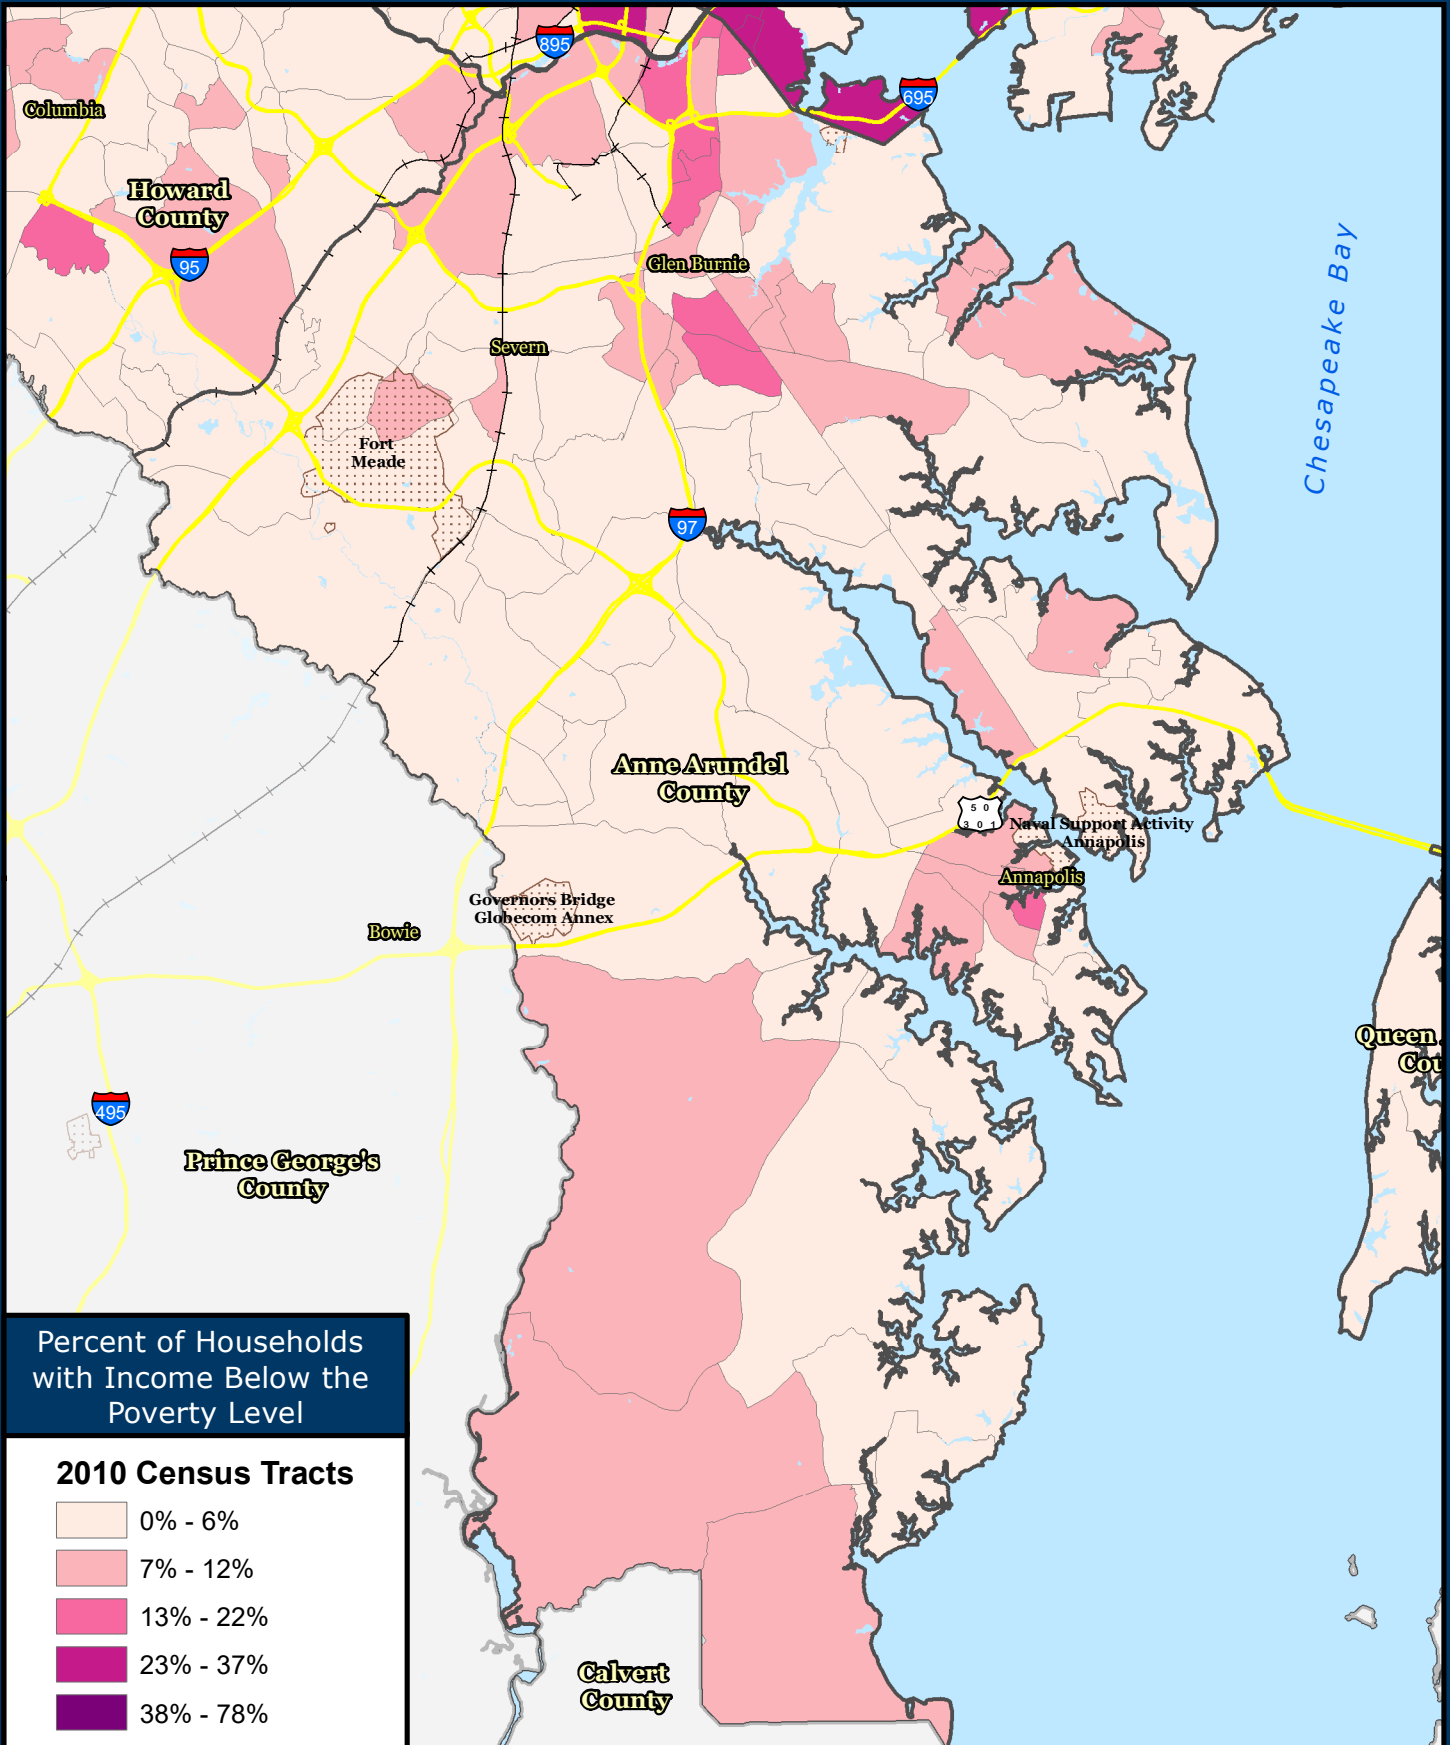

# Households with Income Below Poverty Level, Anne Arundel County

Source: U.S. Census Bureau, 2012-2016 American Community Survey 5-Year Estimates

**Baltimore Metropolitan Council**  
 1500 Whetstone Way, Suite 300  
 Baltimore, MD 21230  
[www.BaltoMetro.org](http://www.BaltoMetro.org)

Prepared by  
 Transportation Planning Division  
 Projected Coordinate System - NAD 1983 State Plane (ft)  
 Data Source - BMC, © HERE 2017, TIGER/Line®, MTA  
 American Community Survey 5-year Estimate  
 Printed - July 2018

1:253,000  
 0 4 Miles

1 in = 4 miles