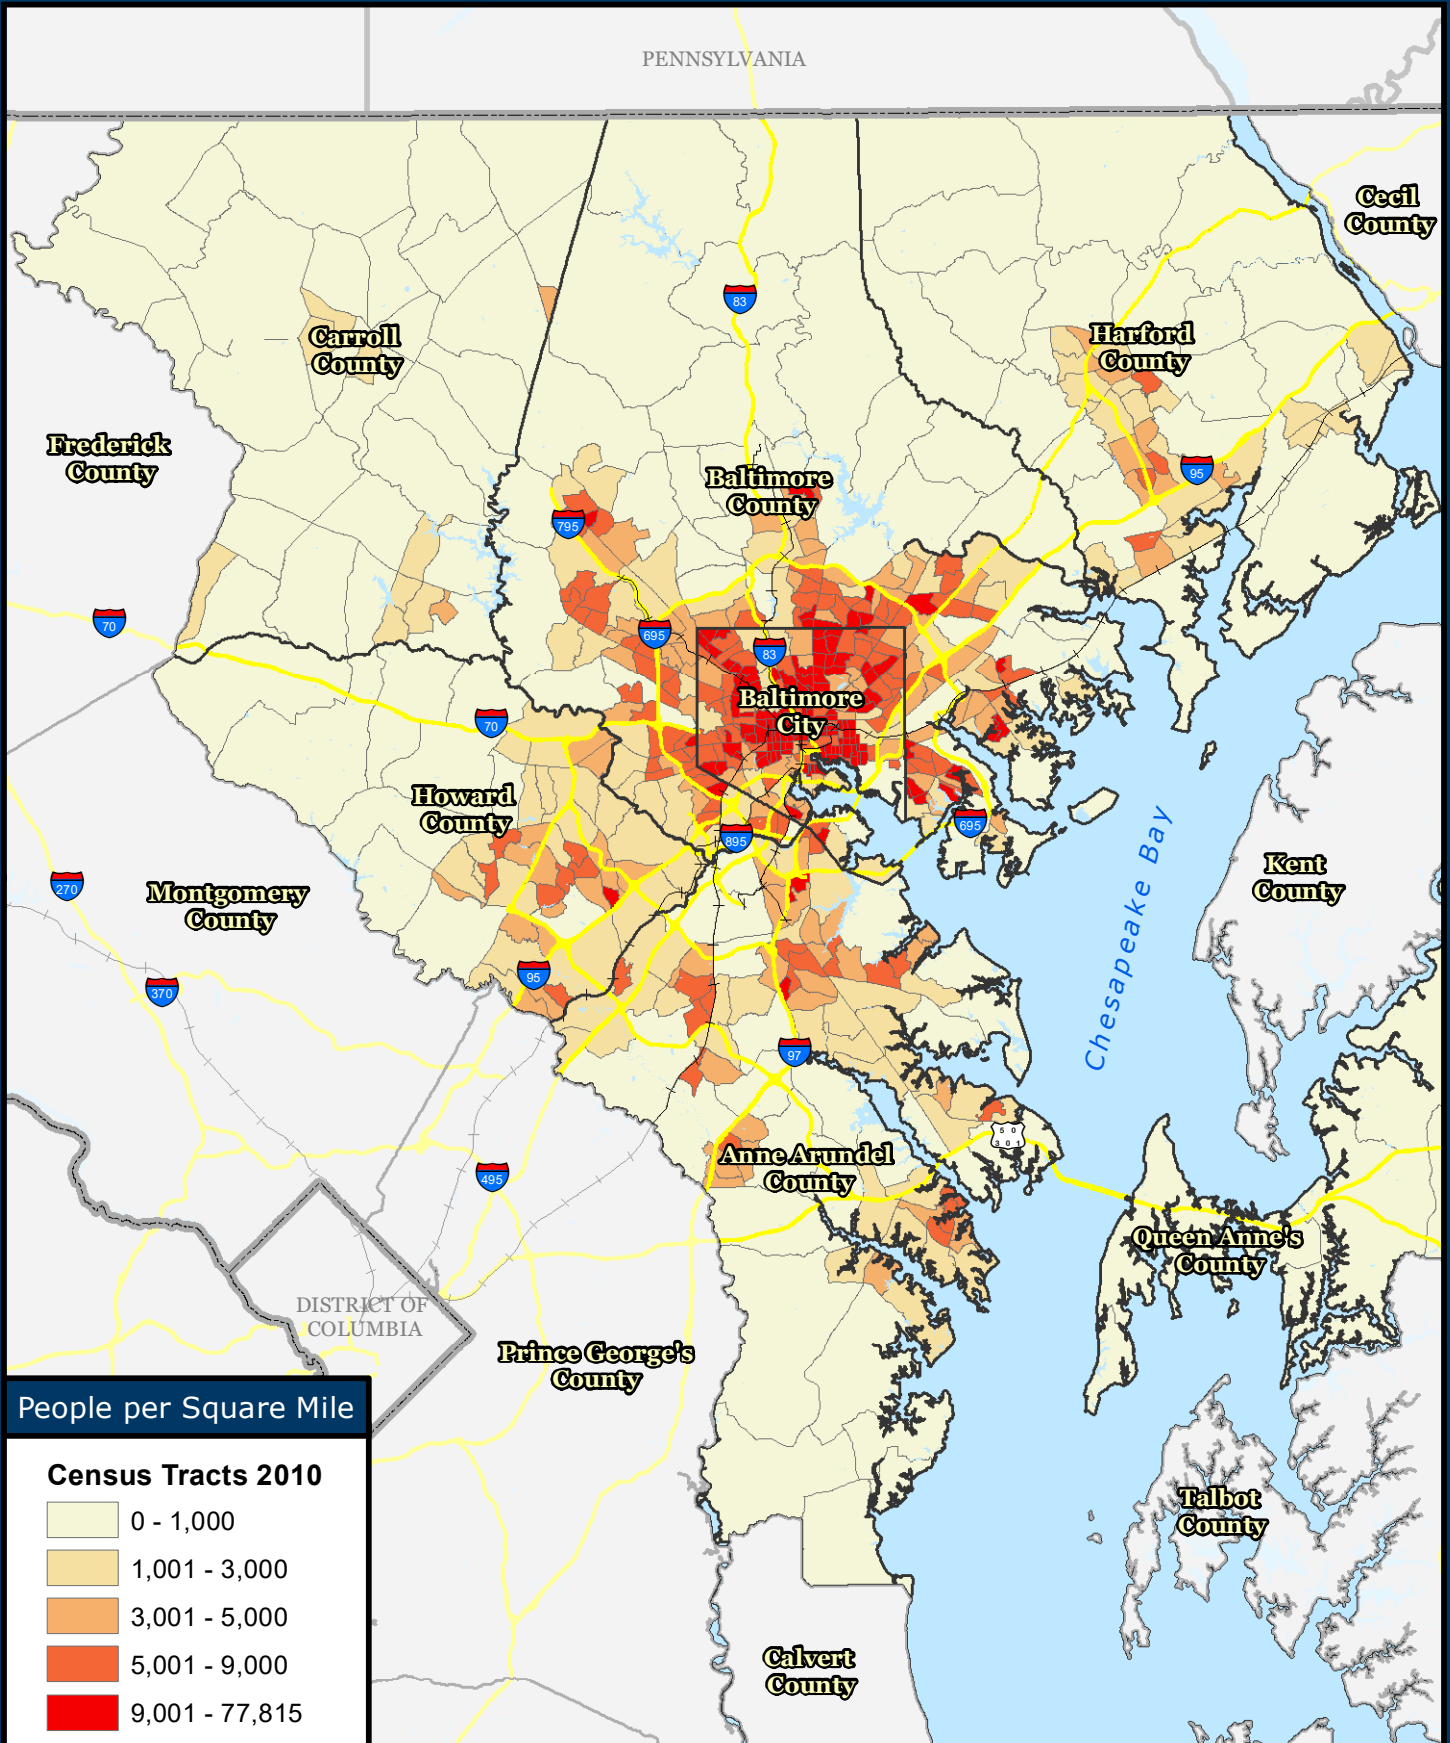

Population Density

Source: U.S. Census Bureau, 2012-2016 American Community Survey 5-Year Estimates

Baltimore Metropolitan Council
1500 Whetstone Way, Suite 300
Baltimore, MD 21230
www.BaltoMetro.org

Prepared by
Transportation Planning Division
Projected Coordinate System - NAD 1983 State Plane (ft)
Data Source - BMC, © HERE 2017, TIGER/Line®, MTA
American Community Survey 5-year Estimate
Printed - July 2018