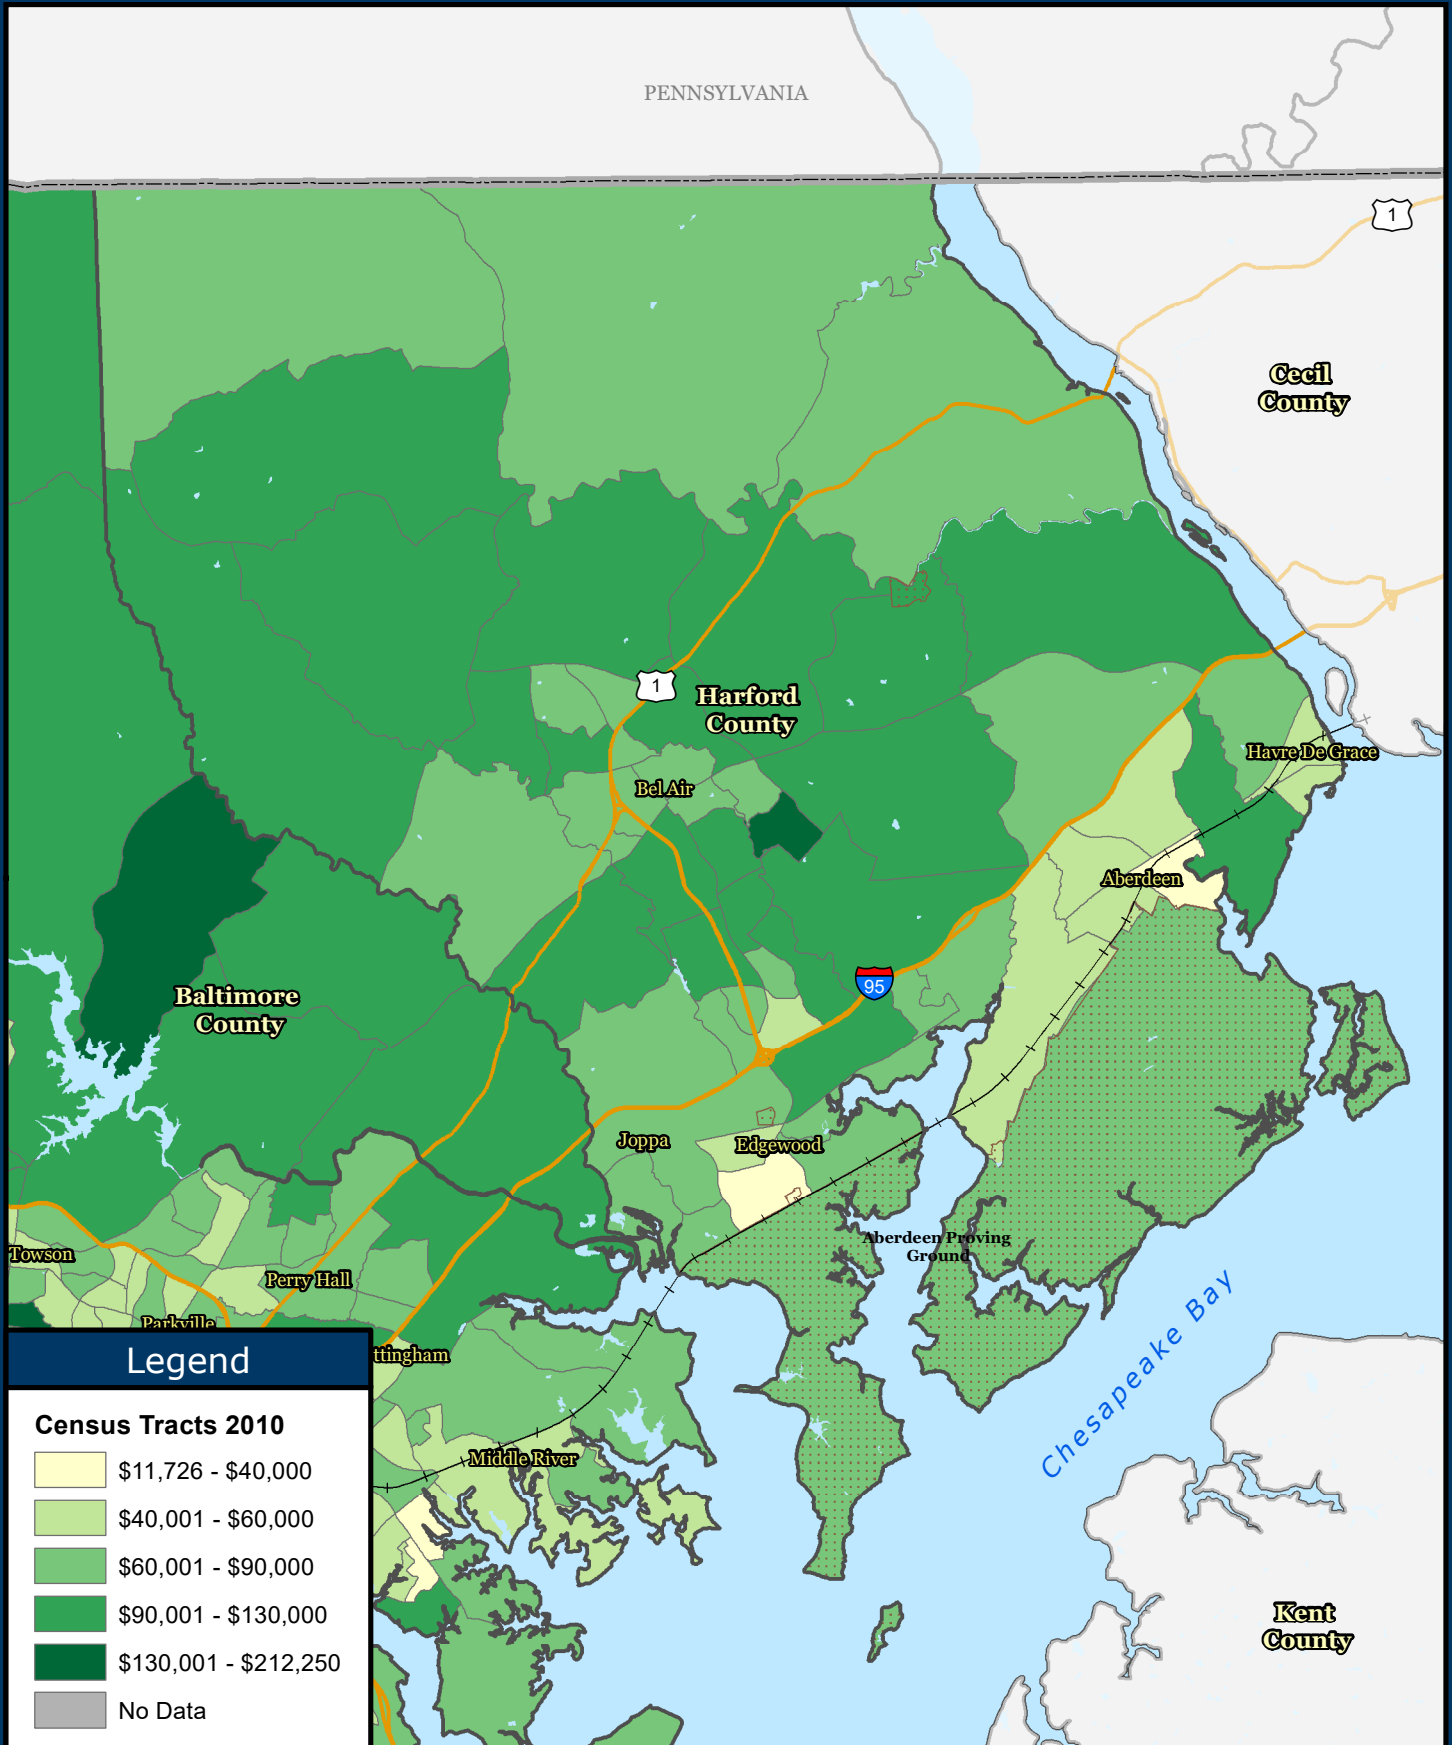

# Median Household Income, Harford County

Source: U.S. Census Bureau, 2012-2016 American Community Survey 5-Year Estimates

**Baltimore Metropolitan Council**  
 1500 Whetstone Way, Suite 300  
 Baltimore, MD 21230  
[www.BaltoMetro.org](http://www.BaltoMetro.org)

Prepared by  
 Transportation Planning Division  
 Projected Coordinate System - NAD 1983 State Plane (ft)  
 Data Source - BMC, © HERE 2017, TIGER/Line®, MTA  
 American Community Survey 5-year Estimate  
 Printed - July 2018

1:253,000  
 0 4 Miles

1 in = 4 miles