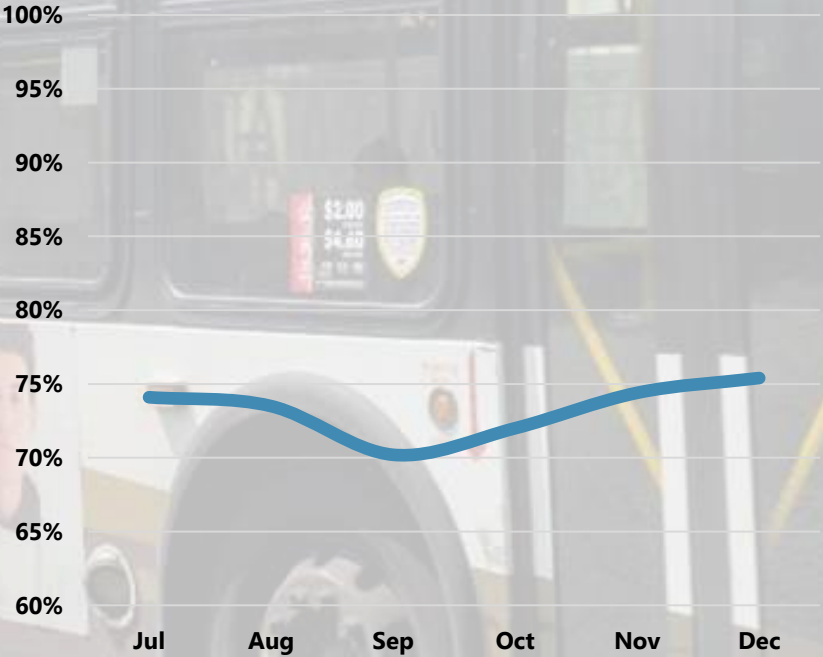

MTA Performance Updates

Baltimore Regional Transit Commission
January 17, 2025

MDOT
MARYLAND DEPARTMENT
OF TRANSPORTATION

MARYLAND TRANSIT
ADMINISTRATION

Core Bus

Service Delivery

On-Time Performance

Real-Time Availability

Light Rail

Service Delivery

On-Time Performance

Real-Time Availability

Metro

Service Delivery

On-Time Performance

Real-Time Availability