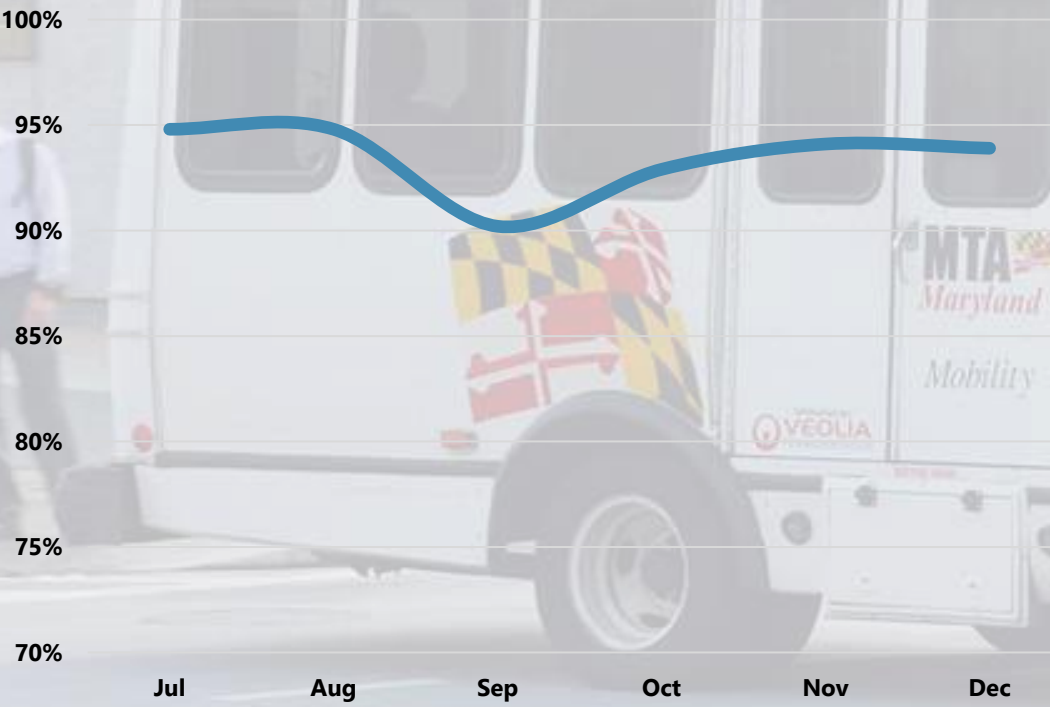

Mobility

On-Time Performance