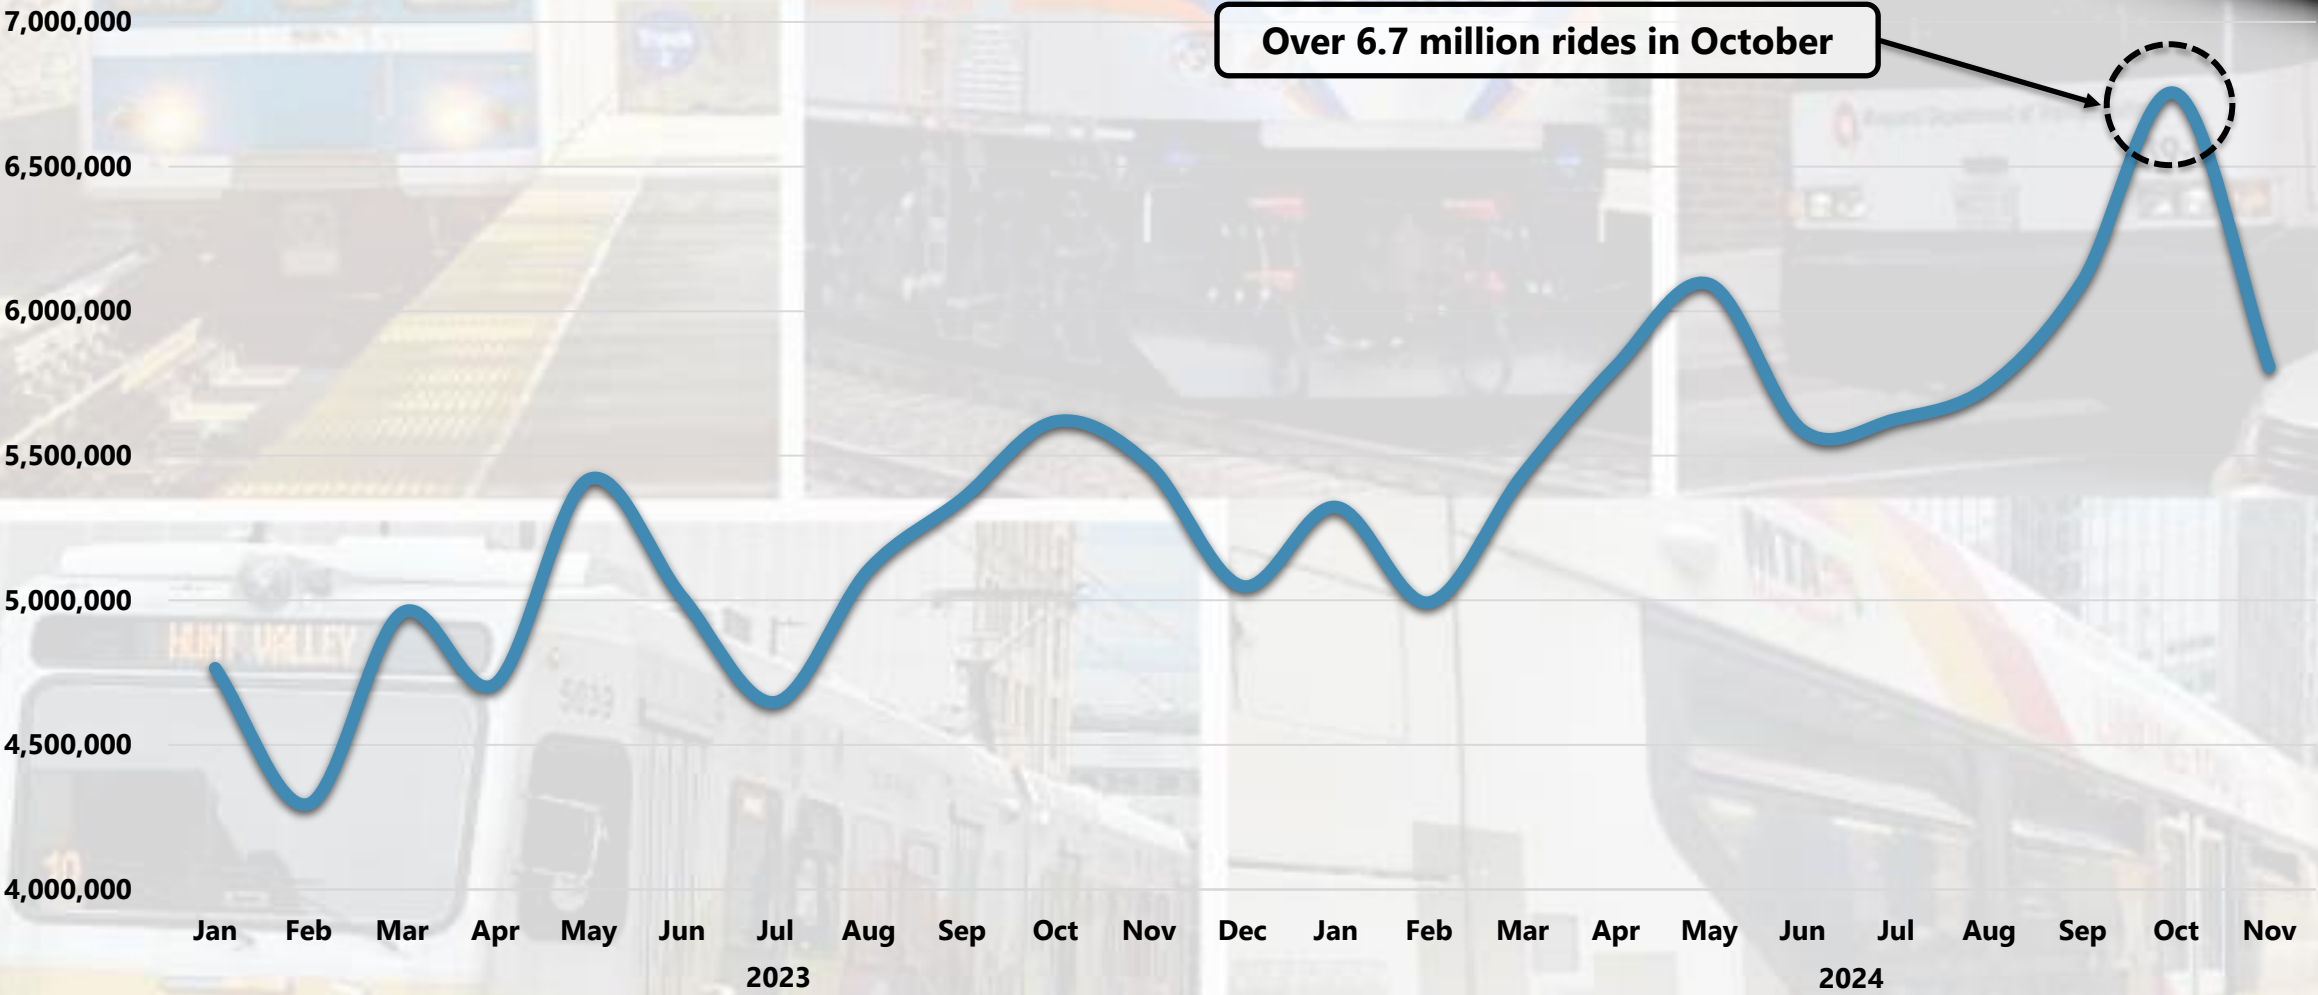

Light Rail

Service Delivery

On-Time Performance

Real-Time Availability

Metro

Service Delivery

On-Time Performance

Real-Time Availability

Mobility

On-Time Performance

Fixed-Route Equivalency

Ridership

Total MTA Ridership by Month

Hiring

MTA Vacancy Rate