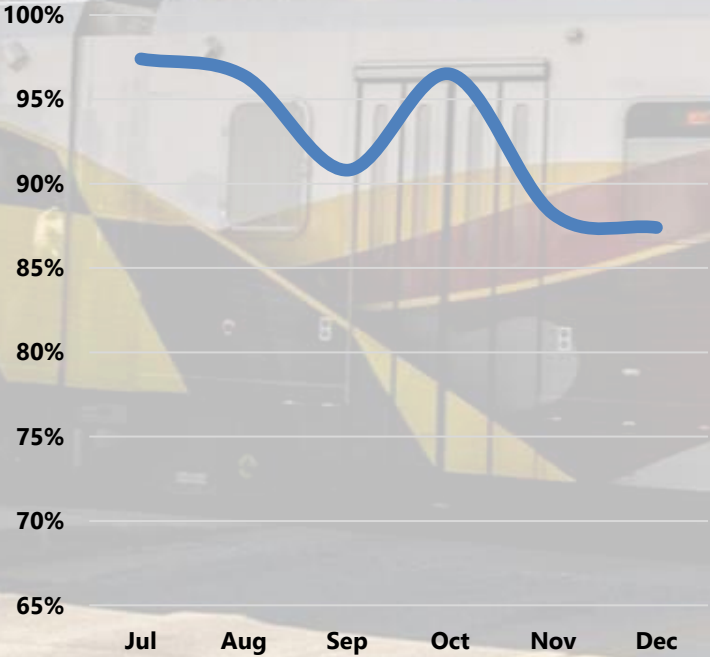

MTA Performance Updates

Baltimore Regional Transit Commission
January 17, 2025

MDOT
MARYLAND DEPARTMENT
OF TRANSPORTATION

MARYLAND TRANSIT
ADMINISTRATION

Core Bus

Service Delivery

On-Time Performance

Real-Time Availability

Light Rail

Service Delivery

On-Time Performance

Real-Time Availability

Metro

Service Delivery

On-Time Performance

Real-Time Availability