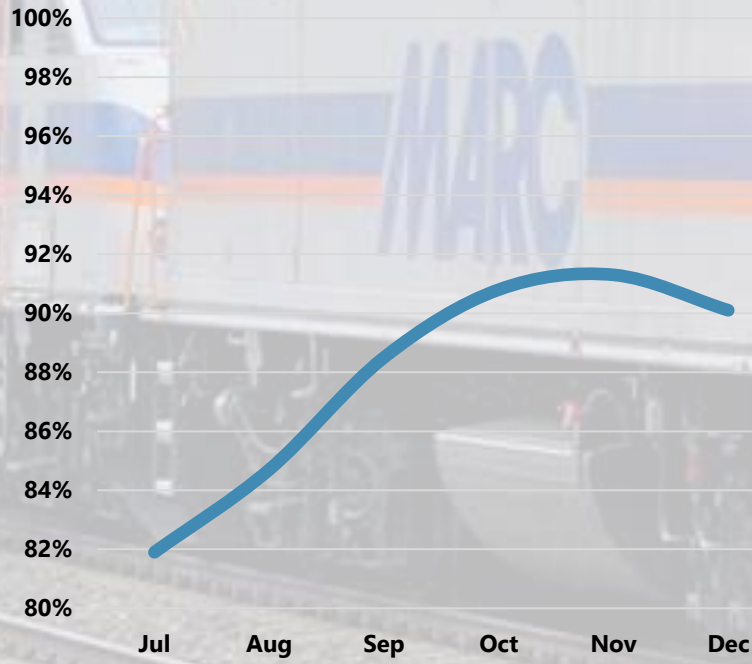

MTA Performance Updates

Baltimore Regional Transit Commission
January 17, 2025

MDOT
MARYLAND DEPARTMENT
OF TRANSPORTATION

MARYLAND TRANSIT
ADMINISTRATION

Core Bus

Service Delivery

On-Time Performance

Real-Time Availability

Light Rail

Service Delivery

On-Time Performance

Real-Time Availability

Metro

Service Delivery

On-Time Performance

Real-Time Availability

MARC

Service Delivery

On-Time Performance

Real-Time Availability

Commuter Bus

Service Delivery

On-Time Performance

Real-Time Availability