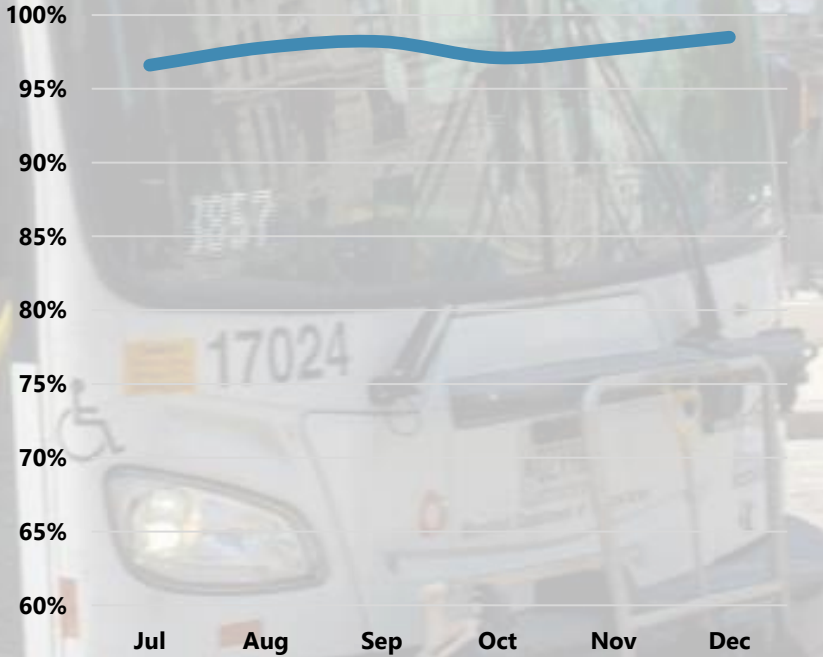

MTA Performance Updates

Baltimore Regional Transit Commission
January 17, 2025

MDOT
MARYLAND DEPARTMENT
OF TRANSPORTATION

MARYLAND TRANSIT
ADMINISTRATION

Core Bus

Service Delivery

On-Time Performance

Real-Time Availability

Light Rail

Service Delivery

On-Time Performance

Real-Time Availability

Metro

Service Delivery

On-Time Performance

Real-Time Availability