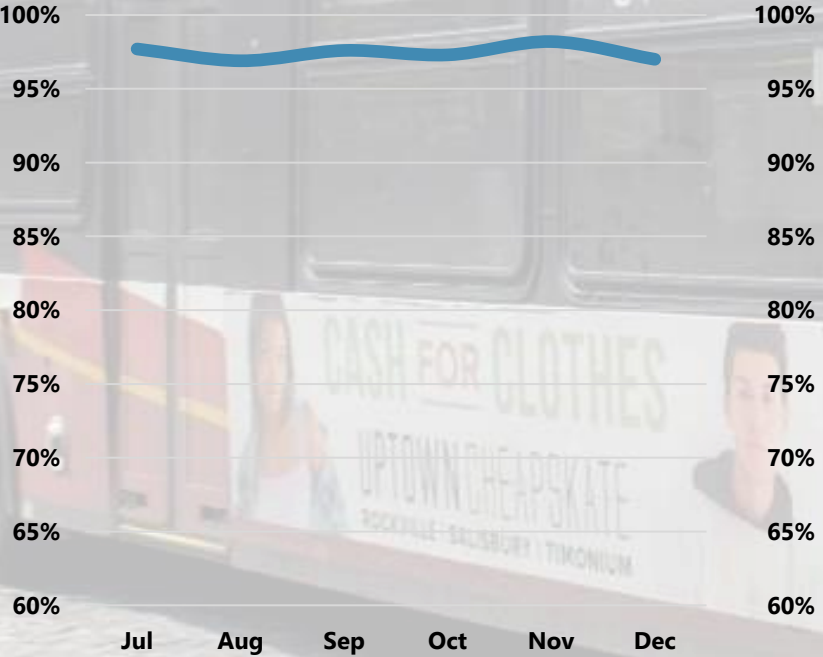

MTA Performance Updates

Baltimore Regional Transit Commission
January 17, 2025

MDOT
MARYLAND DEPARTMENT
OF TRANSPORTATION

MARYLAND TRANSIT
ADMINISTRATION

Core Bus

Service Delivery

On-Time Performance

Real-Time Availability

Light Rail

Service Delivery

On-Time Performance

Real-Time Availability

Metro

Service Delivery

On-Time Performance

Real-Time Availability