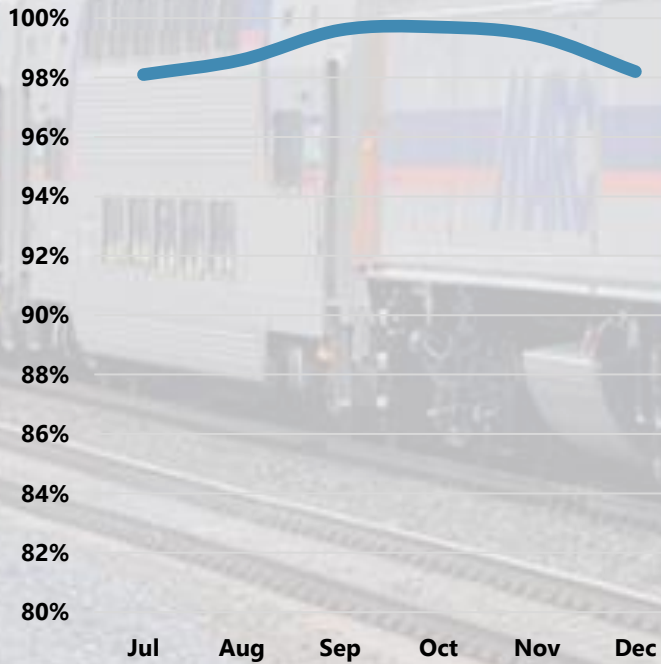

Light Rail

Service Delivery

On-Time Performance

Real-Time Availability

Metro

Service Delivery

On-Time Performance

Real-Time Availability

MARC

Service Delivery

On-Time Performance

Real-Time Availability

Commuter Bus

Service Delivery

On-Time Performance

Real-Time Availability