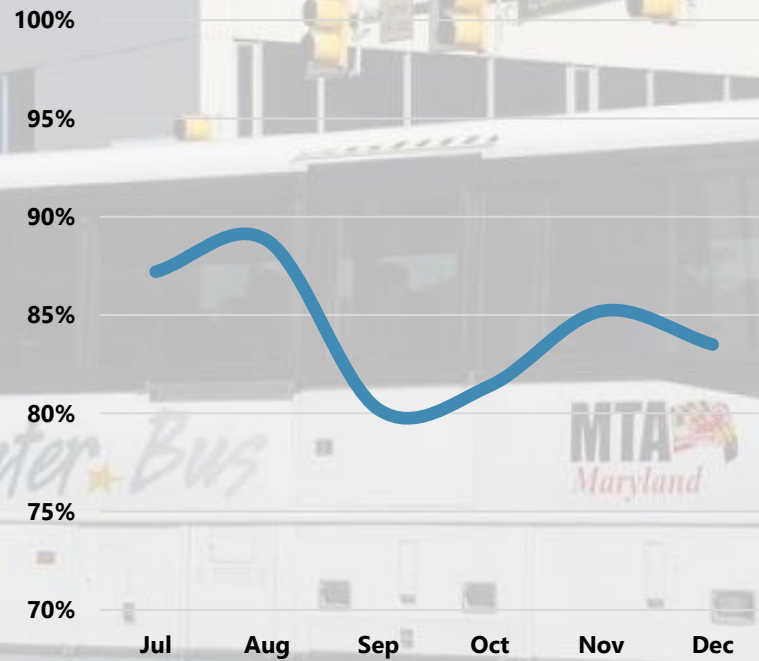

MTA Performance Updates

Baltimore Regional Transit Commission
January 17, 2025

MDOT
MARYLAND DEPARTMENT
OF TRANSPORTATION

MARYLAND TRANSIT
ADMINISTRATION

Core Bus

Service Delivery

On-Time Performance

Real-Time Availability

Light Rail

Service Delivery

On-Time Performance

Real-Time Availability

Metro

Service Delivery

On-Time Performance

Real-Time Availability

MARC

Service Delivery

On-Time Performance

Real-Time Availability

Commuter Bus

Service Delivery

On-Time Performance

Real-Time Availability