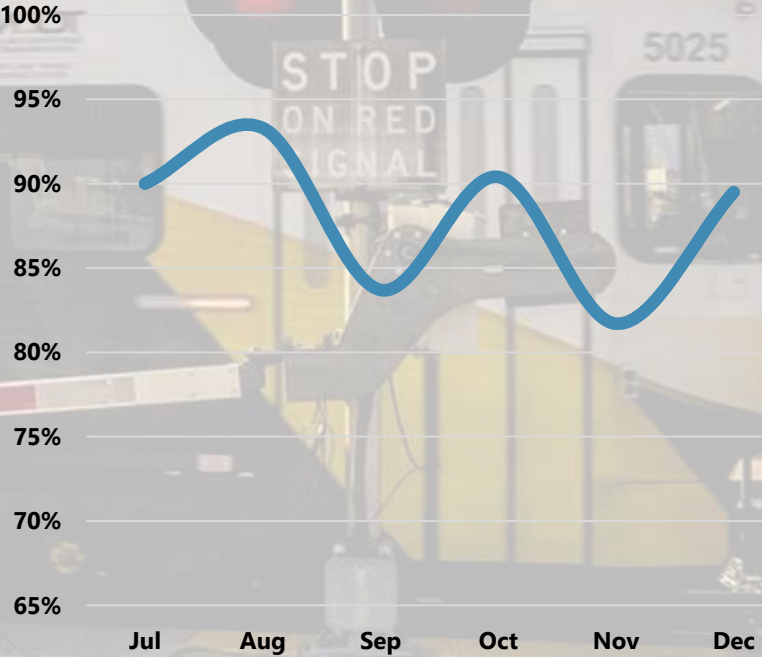

MTA Performance Updates

Baltimore Regional Transit Commission
January 17, 2025

MDOT
MARYLAND DEPARTMENT
OF TRANSPORTATION

MARYLAND TRANSIT
ADMINISTRATION

Core Bus

Service Delivery

On-Time Performance

Real-Time Availability

Light Rail

Service Delivery

On-Time Performance

Real-Time Availability

Metro

Service Delivery

On-Time Performance

Real-Time Availability

MARC

Service Delivery

On-Time Performance

Real-Time Availability

Commuter Bus

Service Delivery

On-Time Performance

Real-Time Availability