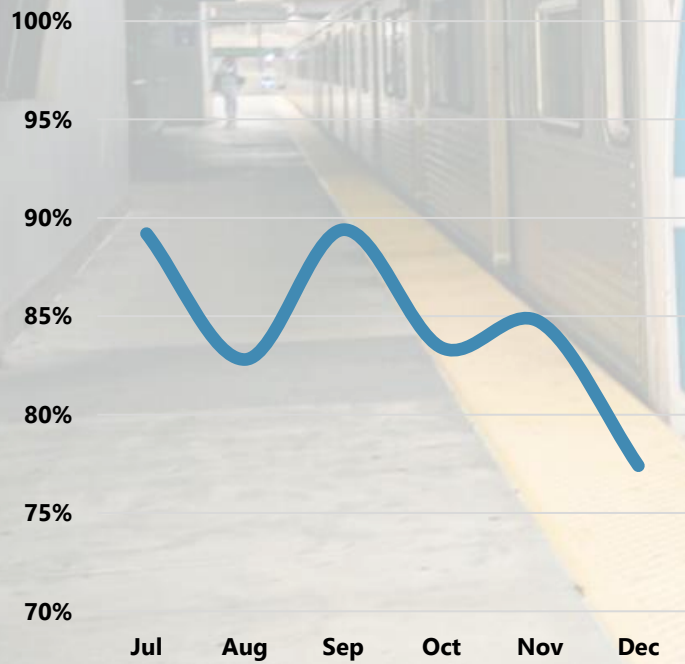

Light Rail

Service Delivery

On-Time Performance

Real-Time Availability

Metro

Service Delivery

On-Time Performance

Real-Time Availability

MARC

Service Delivery

On-Time Performance

Real-Time Availability

Commuter Bus

Service Delivery

On-Time Performance

Real-Time Availability