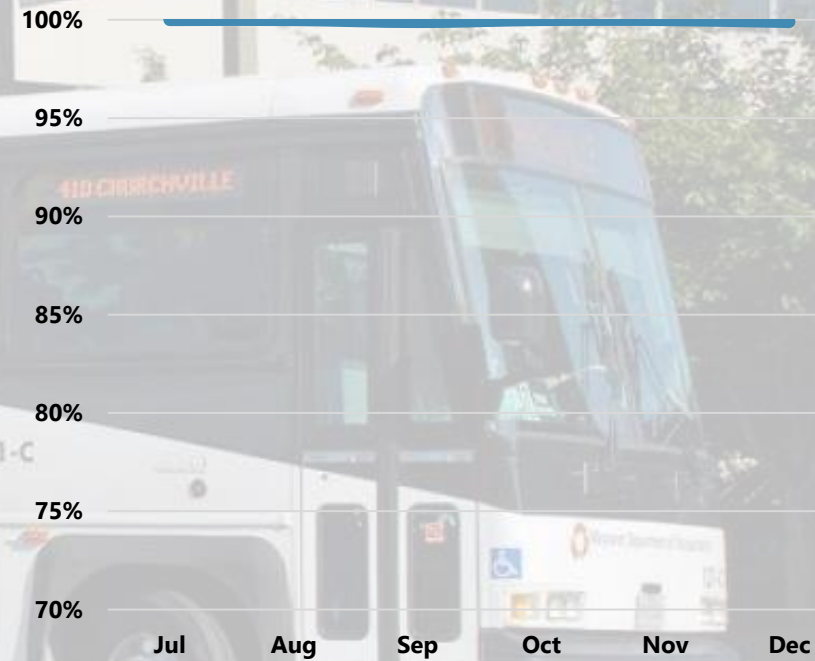

Light Rail

Service Delivery

On-Time Performance

Real-Time Availability

Metro

Service Delivery

On-Time Performance

Real-Time Availability

MARC

Service Delivery

On-Time Performance

Real-Time Availability

Commuter Bus

Service Delivery

On-Time Performance

Real-Time Availability