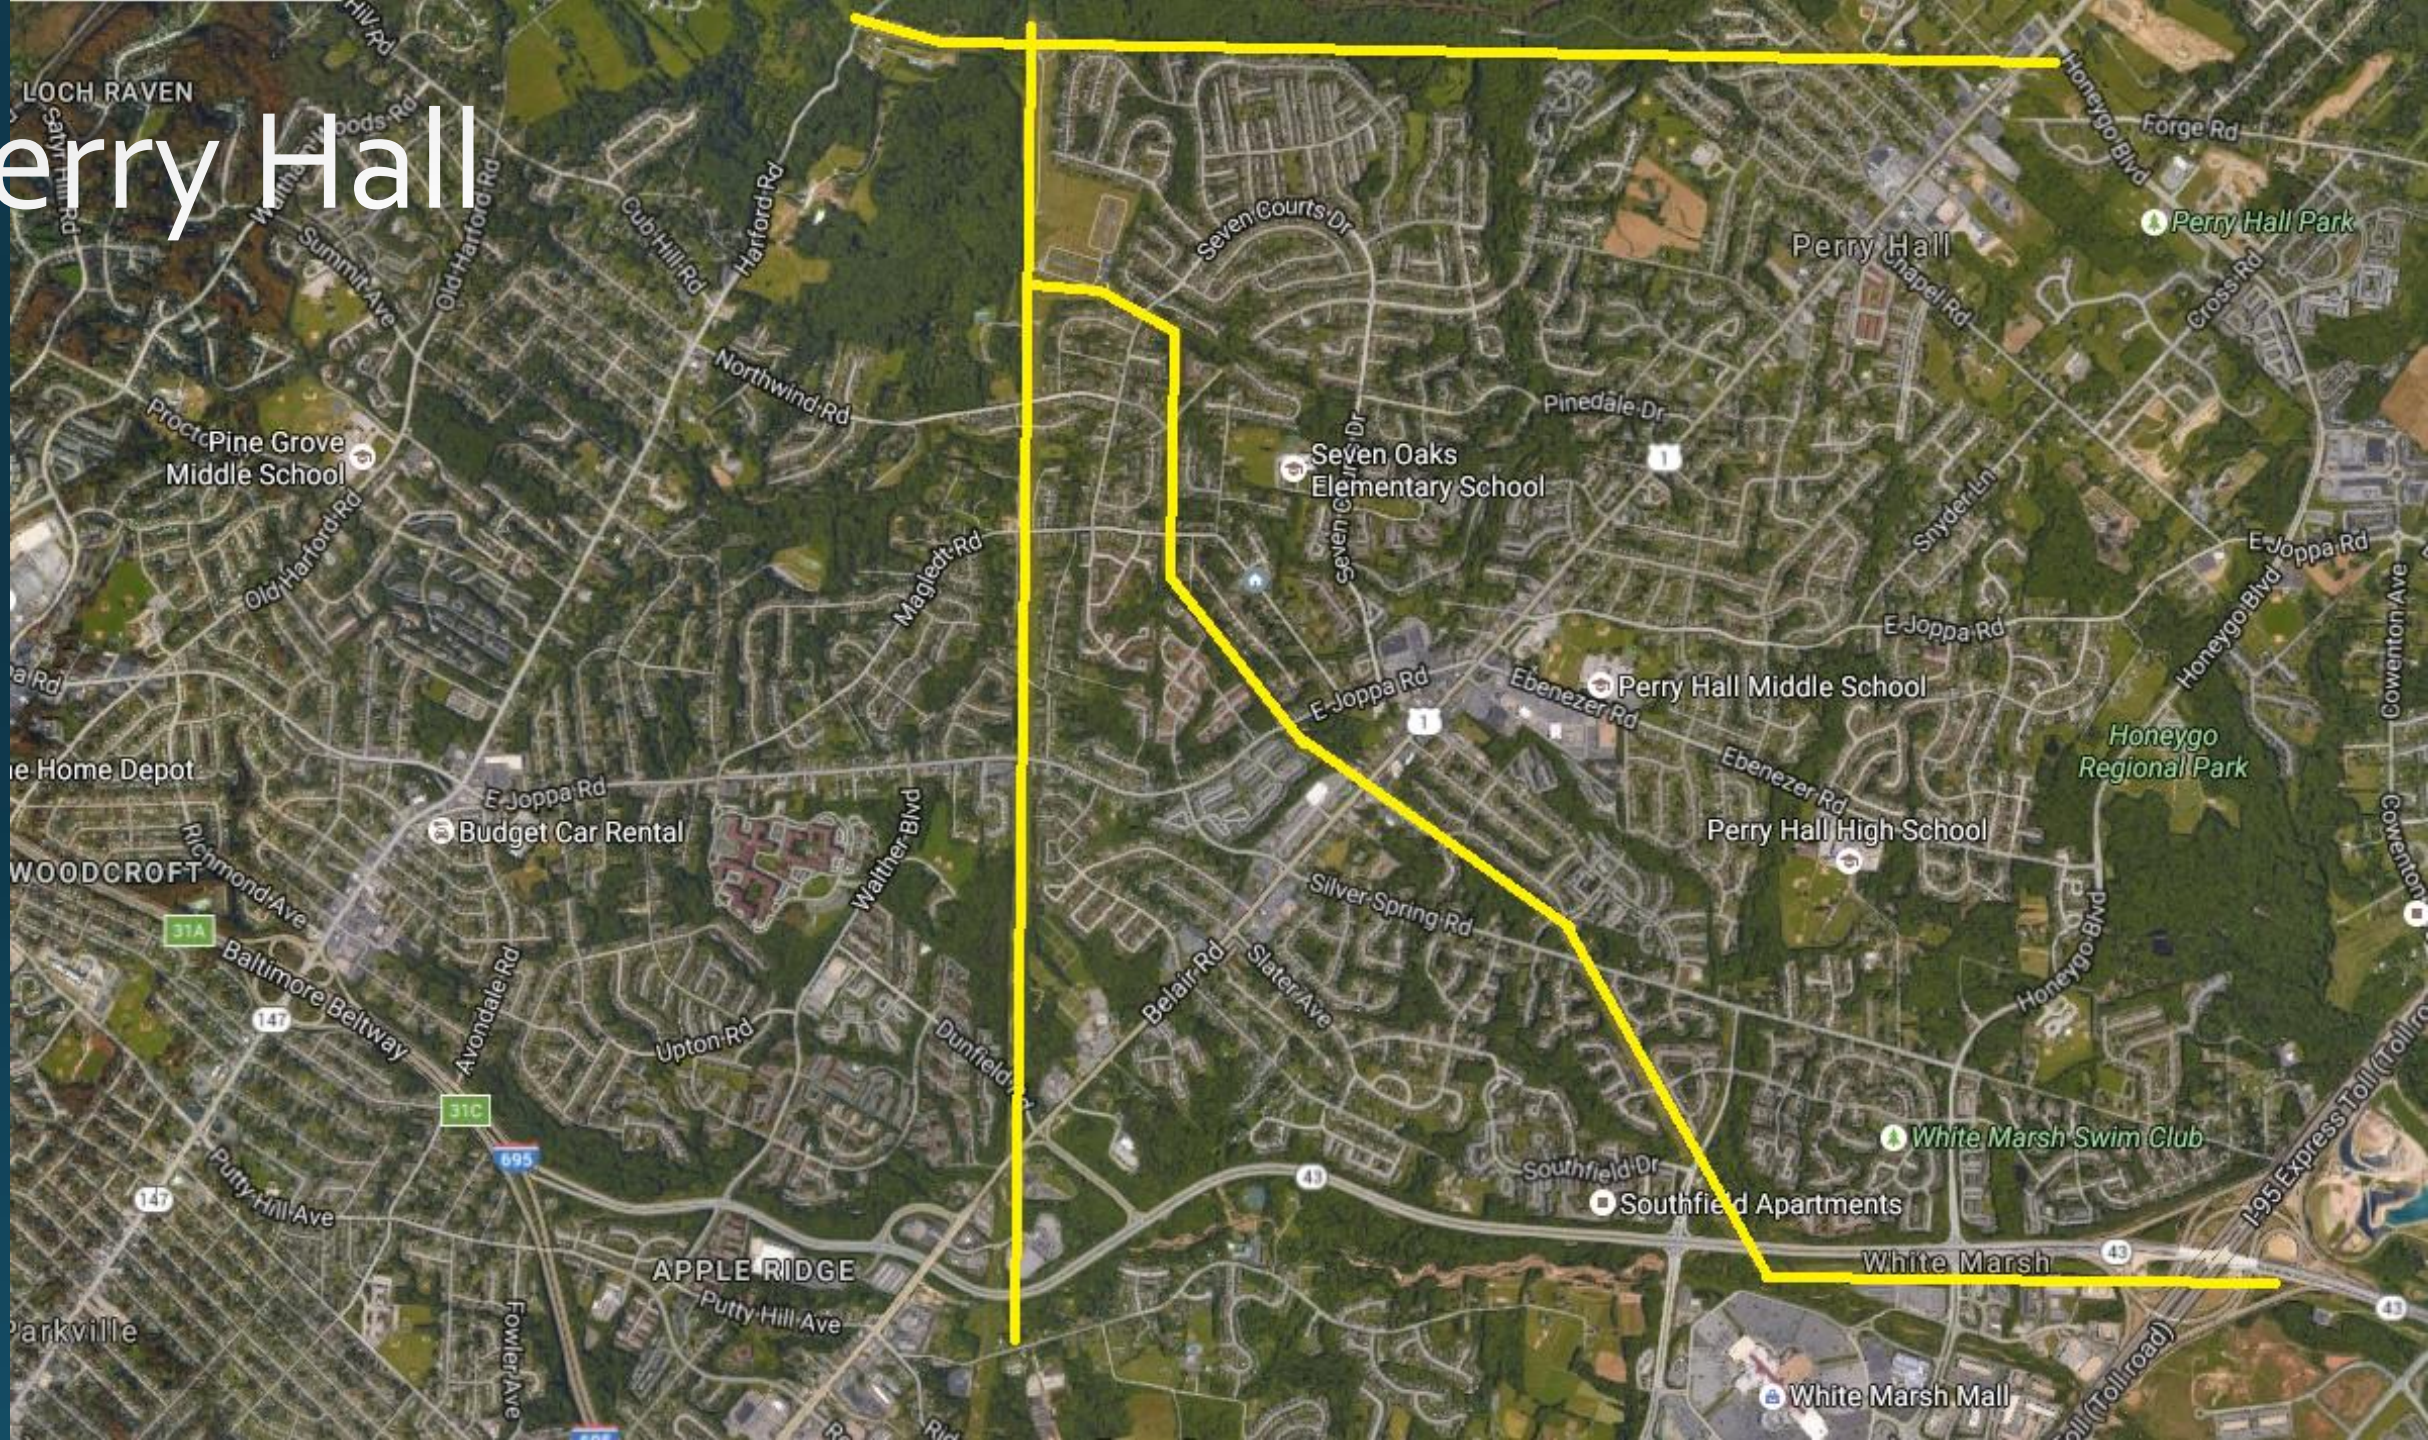

Utility Corridor Trail Access

Baltimore Metropolitan Council
Bicycle & Pedestrian Advisory Committee

Current Use

Interurban Trail, Seattle

Columbia, MD

Washington & Old Dominion

Flickr photo by Larry the Biker

Community
Connections

Current Multi-use

Limitations

Northeast Trail

Northeast Trail

Perry Hall

Perry Hall

WARNING
NO TRESPASSING
PROPERTY OF TOOLE DESIGN GROUP
ALL RIGHTS RESERVED
© 2018 TOOLE DESIGN GROUP