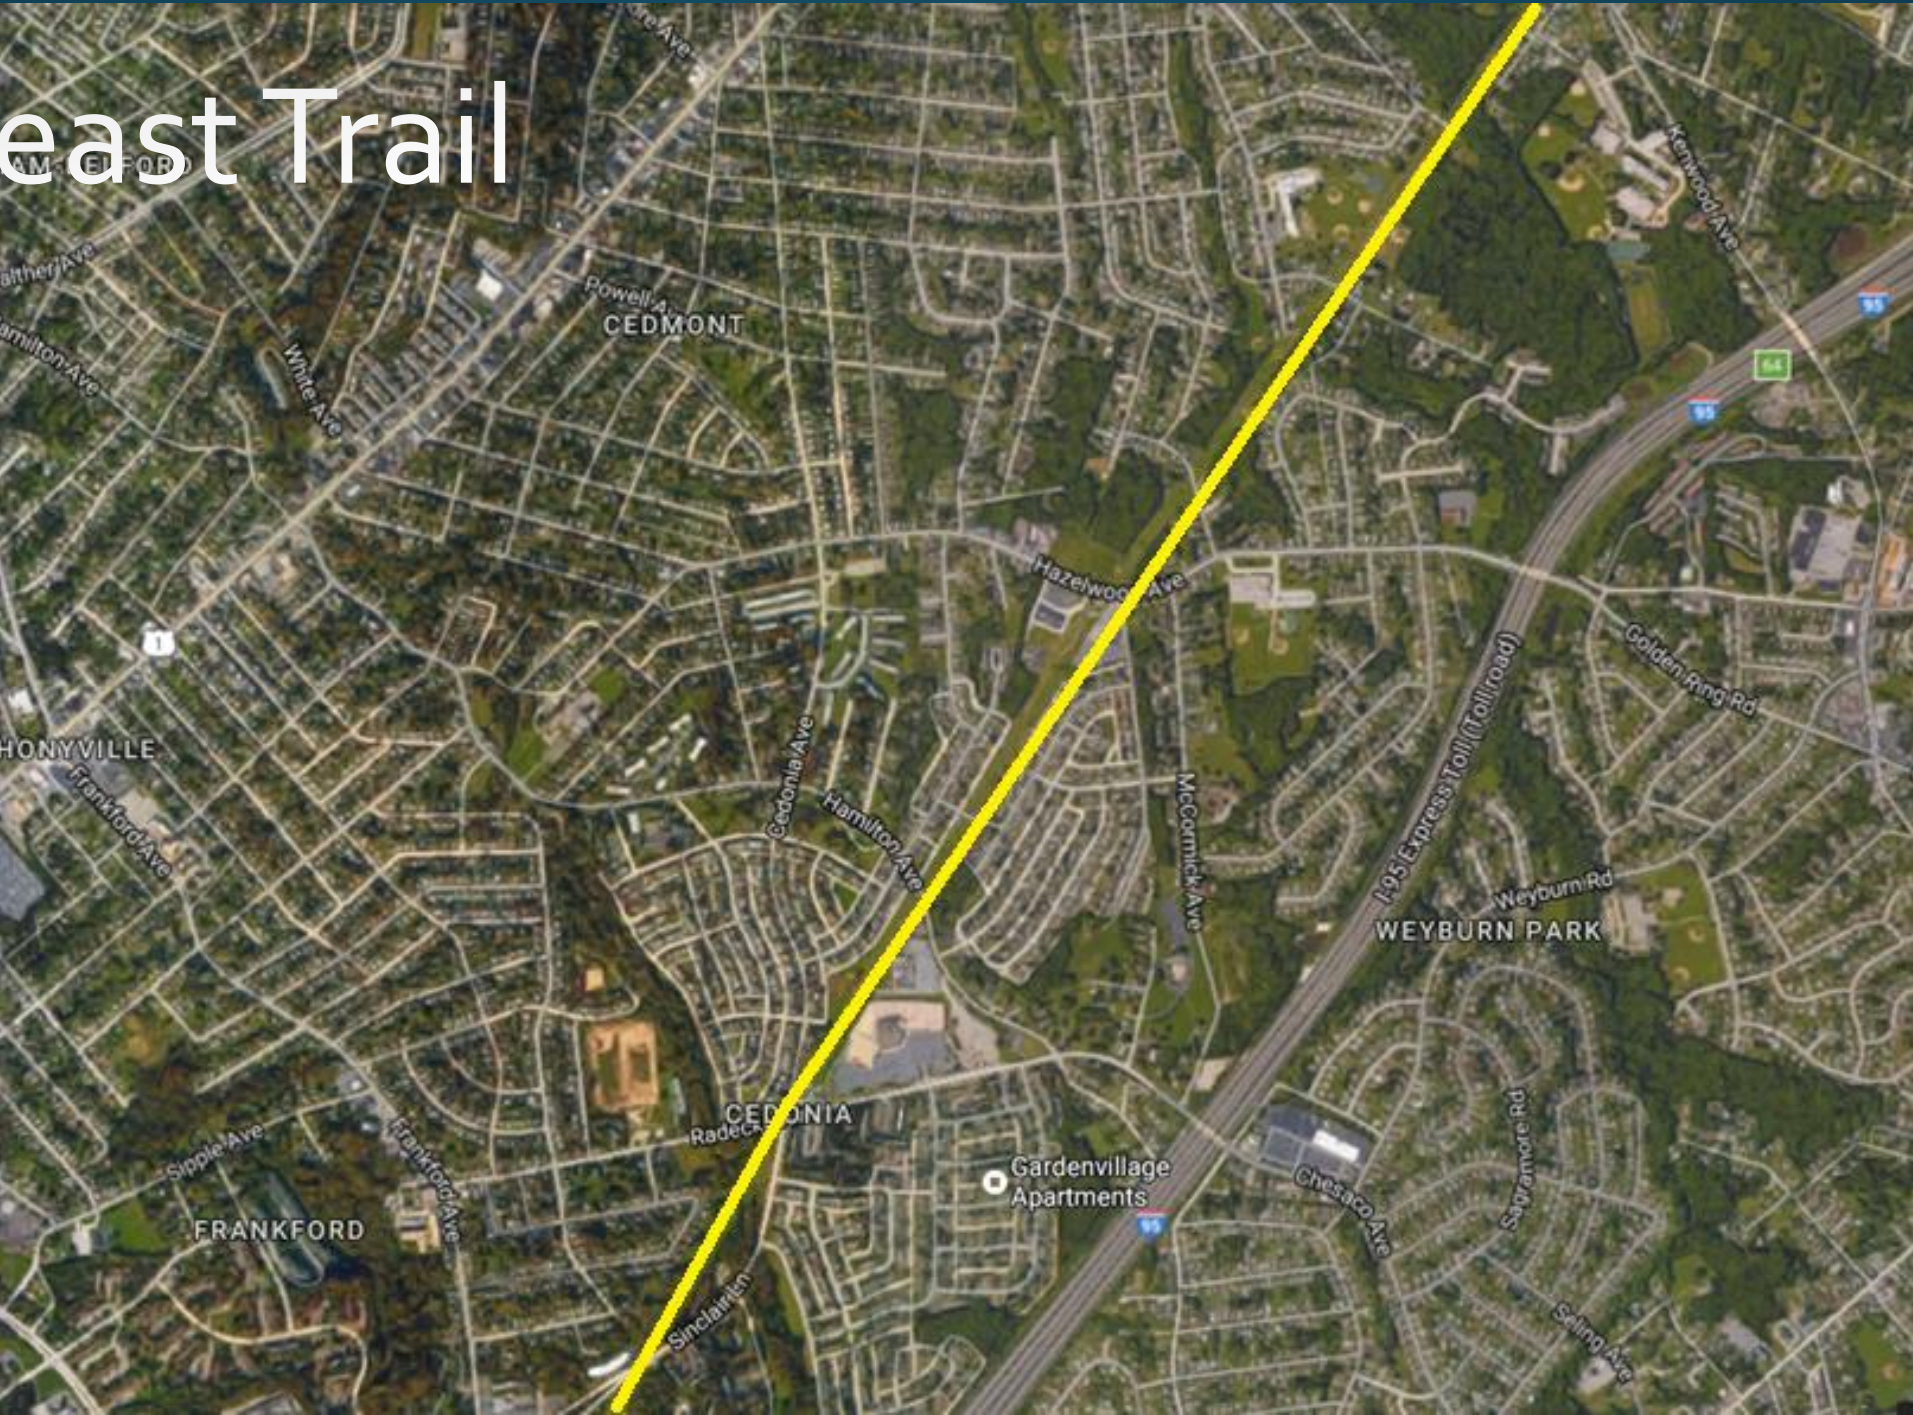

Utility Corridor Trail Access

Baltimore Metropolitan Council
Bicycle & Pedestrian Advisory Committee

Current Use

Interurban Trail, Seattle

Columbia, MD

Washington & Old Dominion

Flickr photo by Larry the Biker

Community
Connections

Current Multi-use

Limitations

Northeast Trail

Northeast Trail

Perry Hall

Perry Hall

WARNING
NO TRESPASSING
PROPERTY OF TOOLE DESIGN GROUP
ALL RIGHTS RESERVED
© 2018 TOOLE DESIGN GROUP