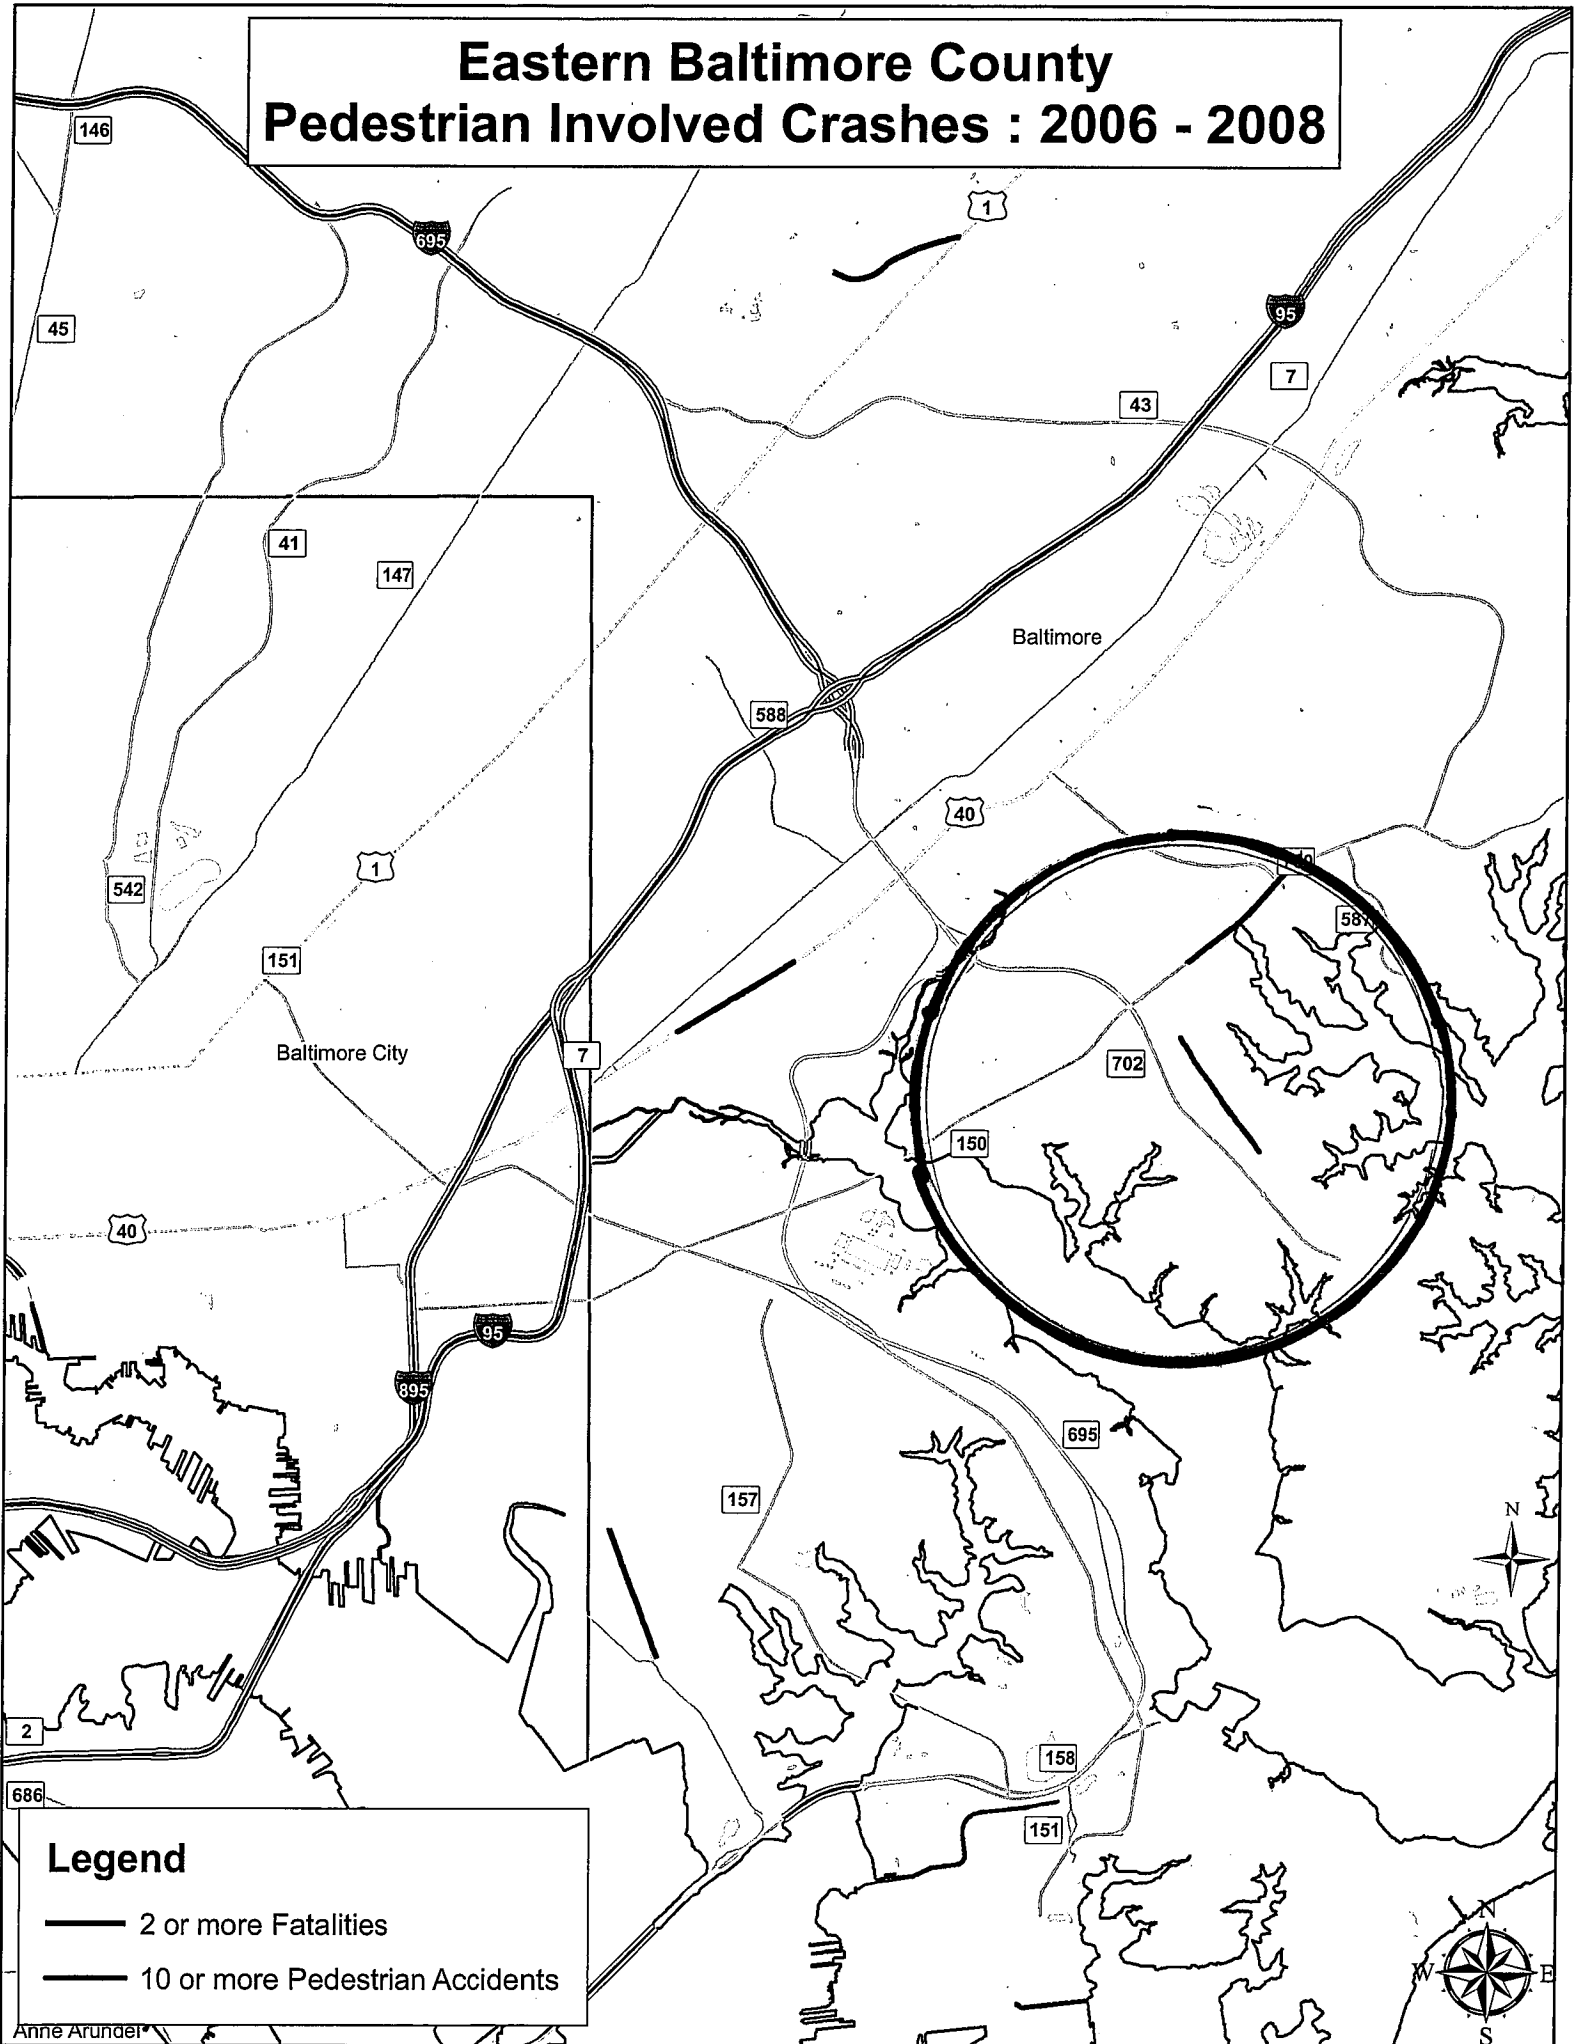

Eastern Baltimore County Pedestrian Involved Crashes : 2006 - 2008

Legend

- 2 or more Fatalities
- - - 10 or more Pedestrian Accidents