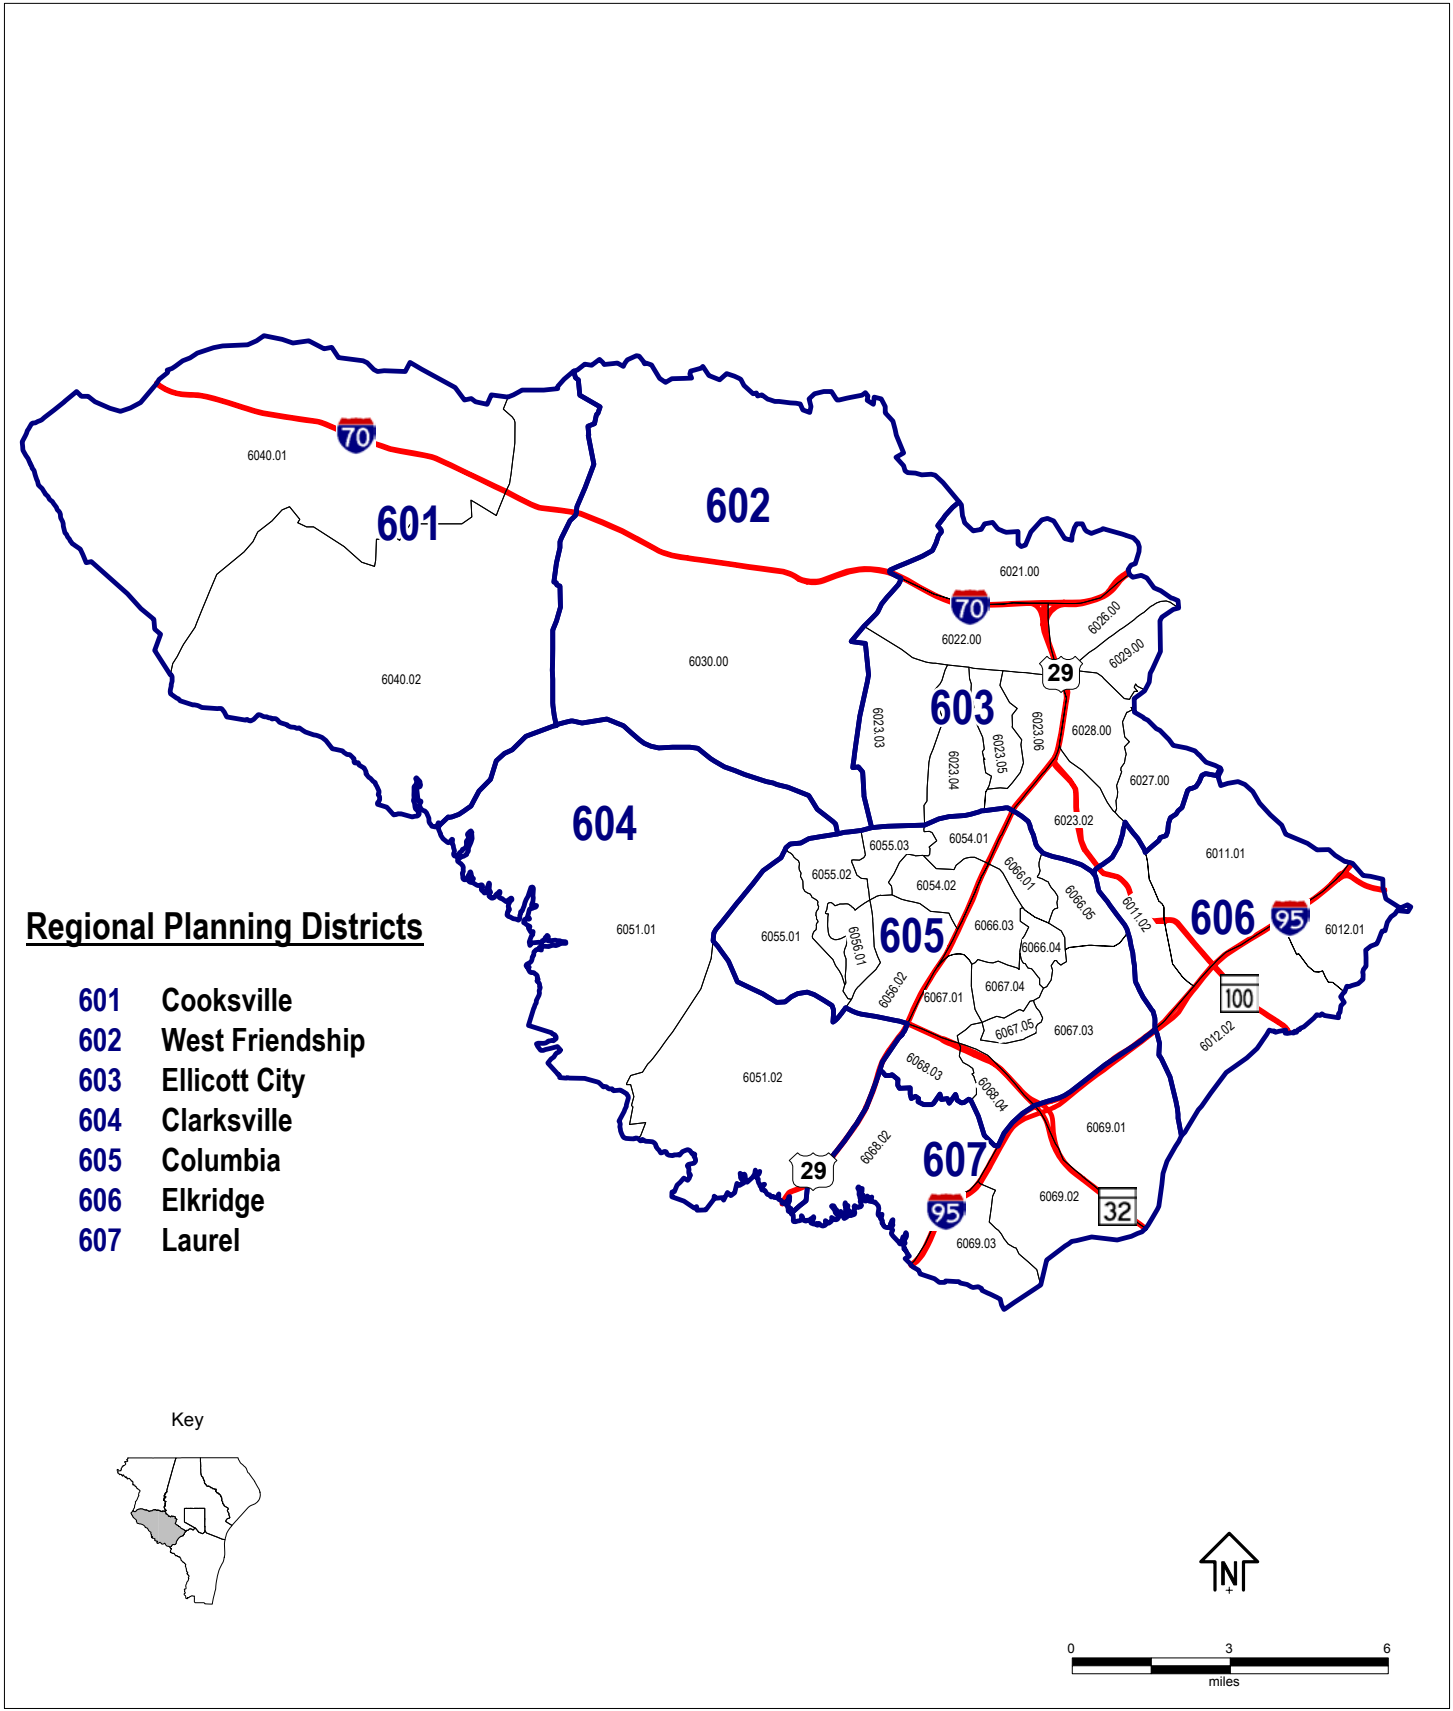

2000 Census Tracts in Howard County

0000.00 = Census Tracts

000 = Regional Planning Districts

Baltimore Metropolitan Council

Prepared March 2002