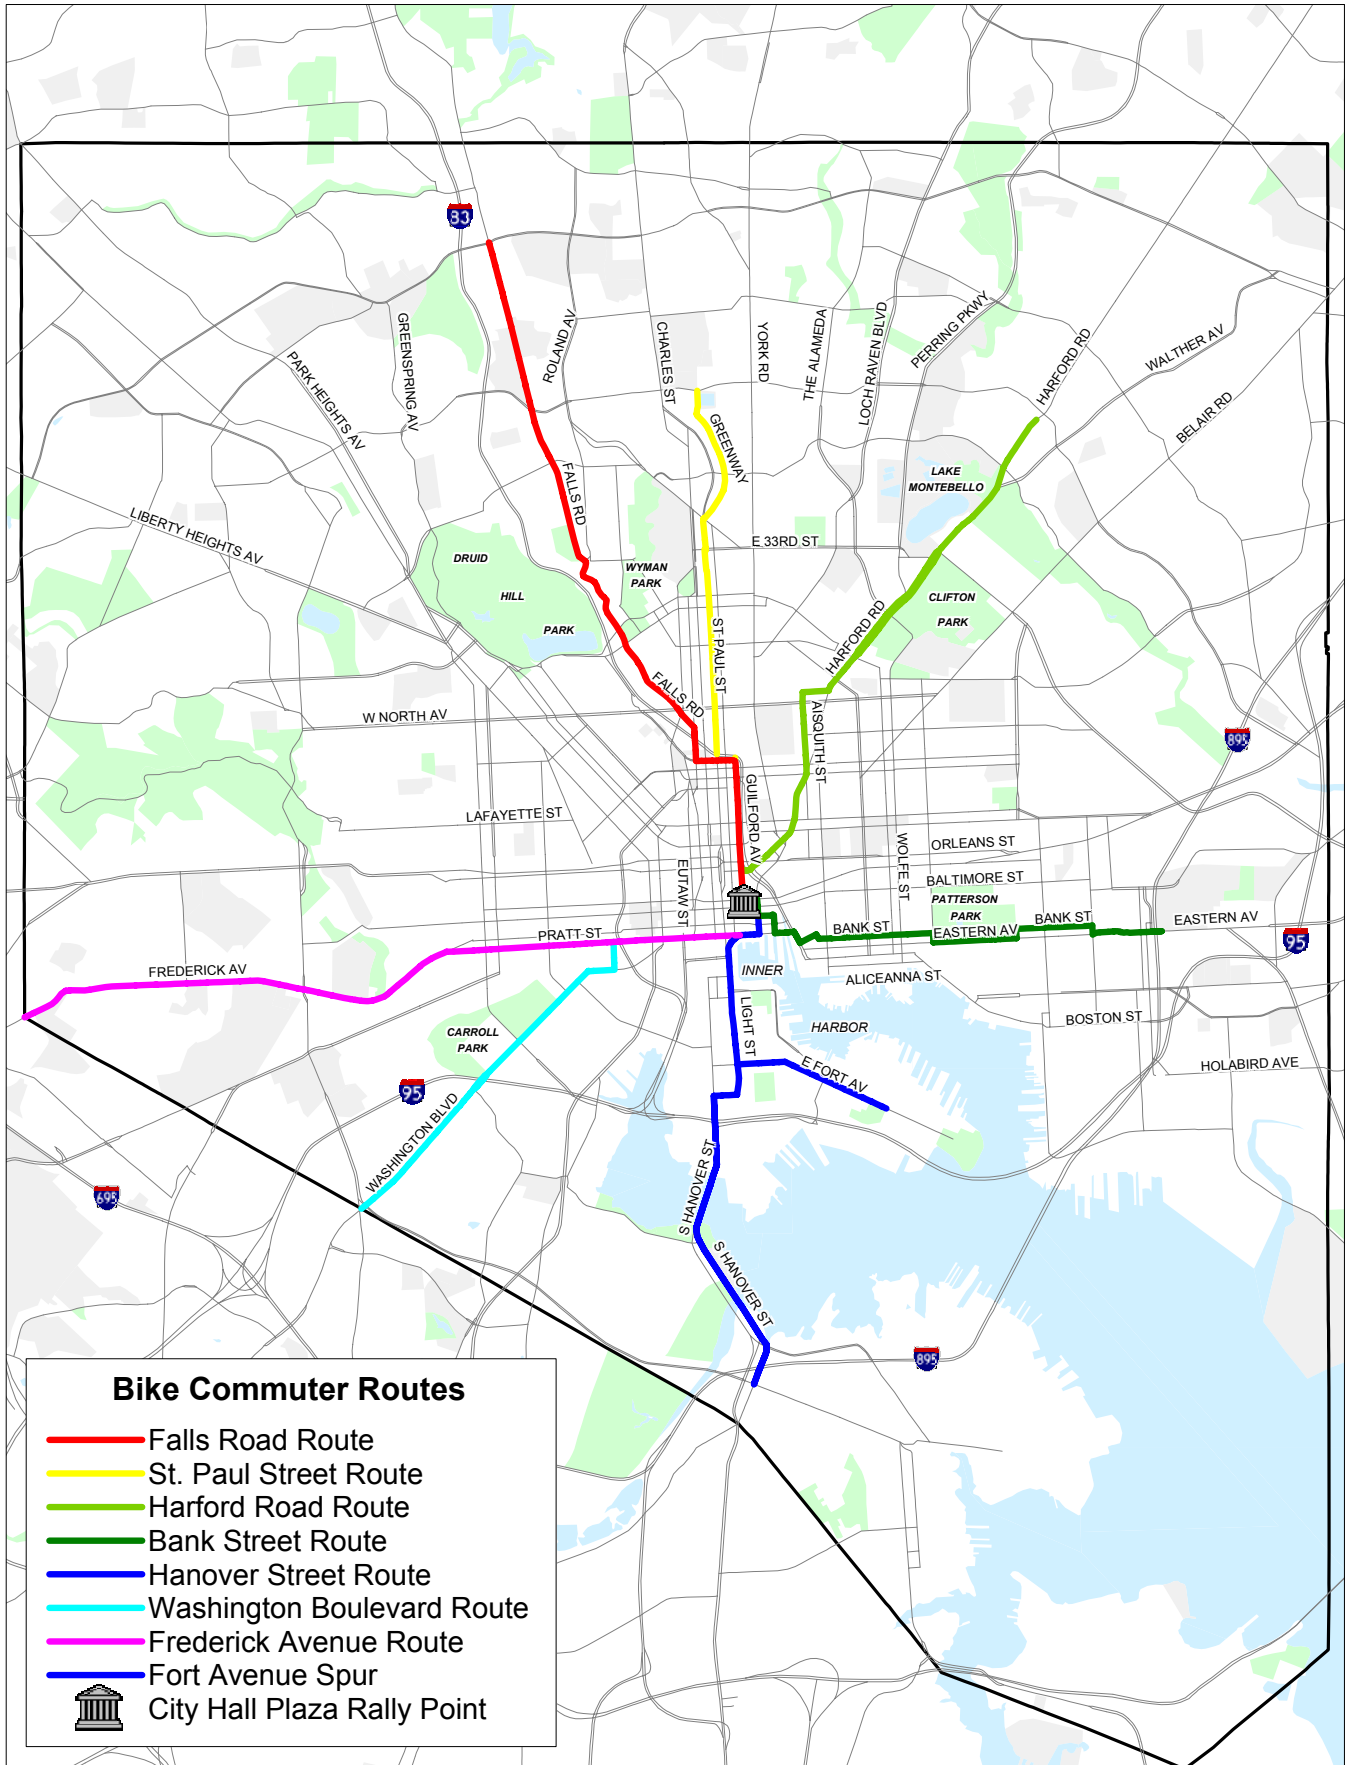

Bike Commuter Routes

Bike Commuter Routes

- Falls Road Route
- St. Paul Street Route
- Harford Road Route
- Bank Street Route
- Hanover Street Route
- Washington Boulevard Route
- Frederick Avenue Route
- Fort Avenue Spur
- City Hall Plaza Rally Point