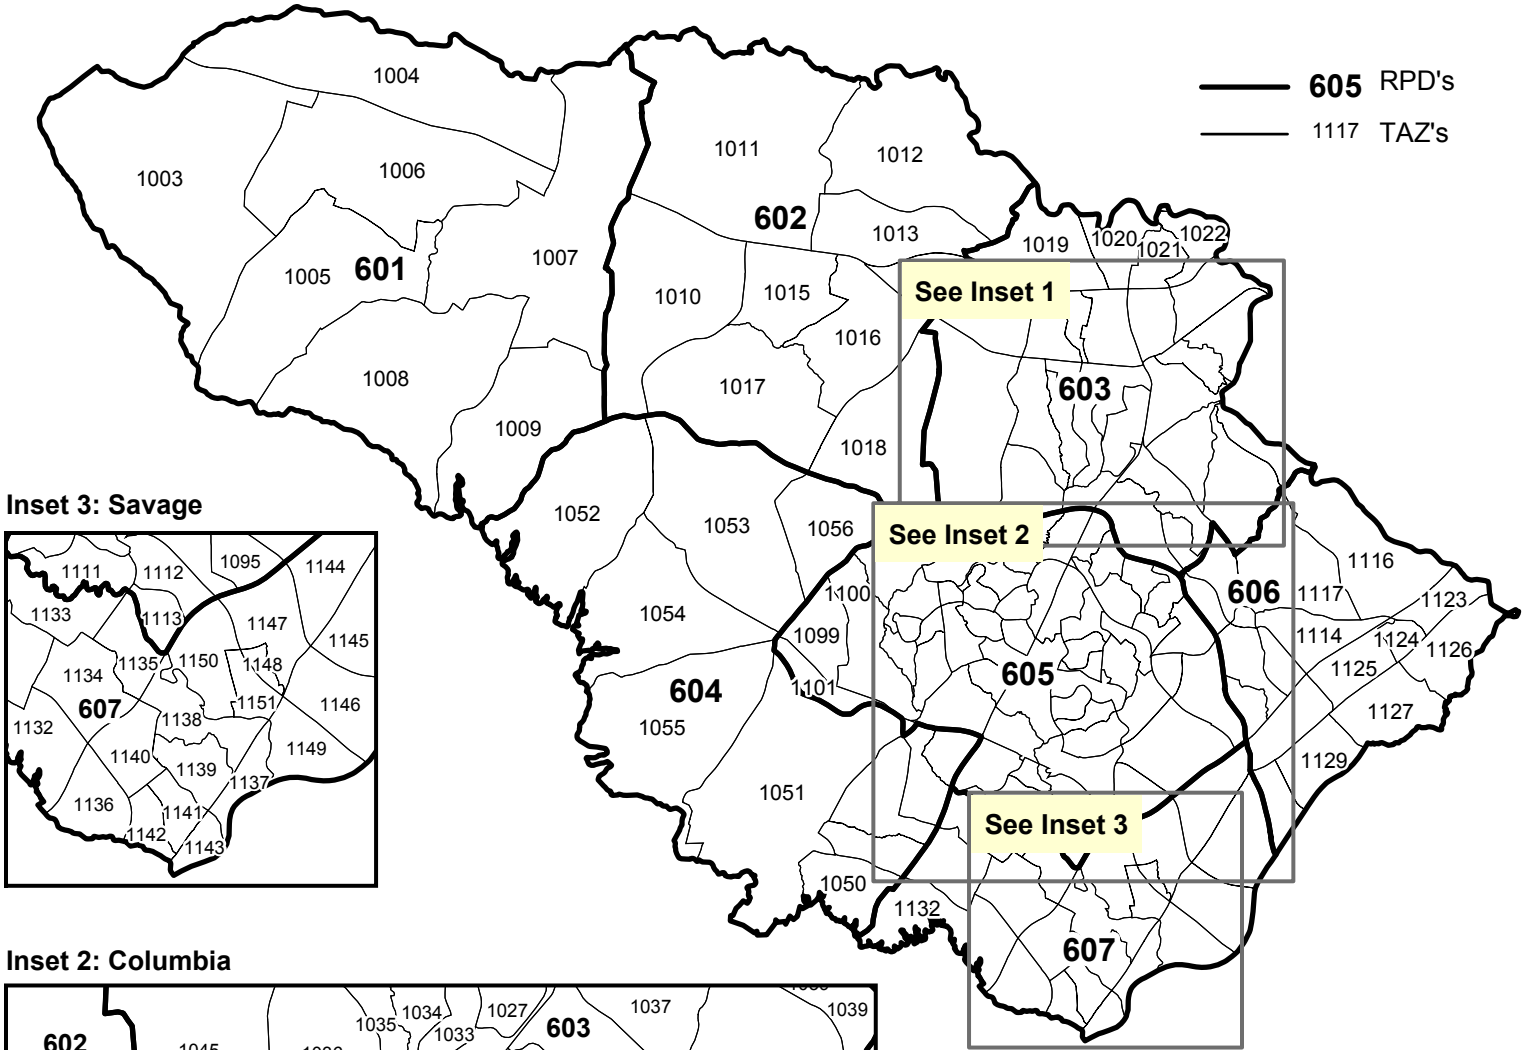

**2000
Regional Planning Districts & Transportation Analysis Zones
Howard County, Maryland**

Inset 3: Savage

Inset 2: Columbia

Inset 1: Ellicott City