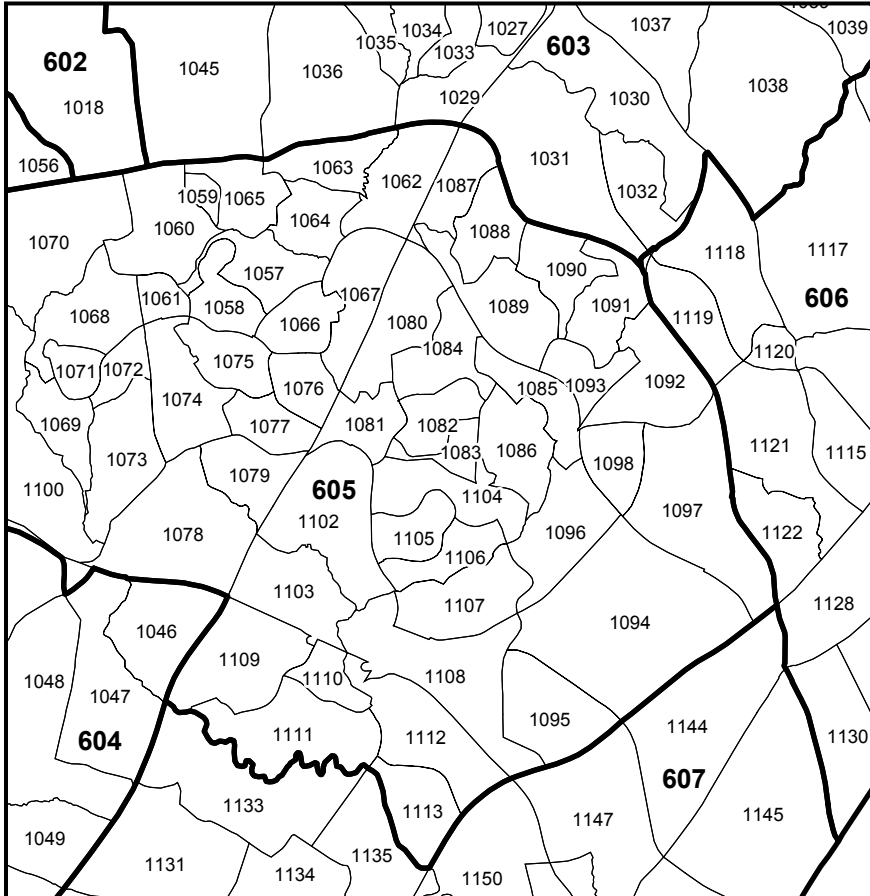

**2000
Regional Planning Districts & Transportation Analysis Zones
Howard County, Maryland**

Inset 3: Savage

Inset 2: Columbia

Inset 1: Ellicott City