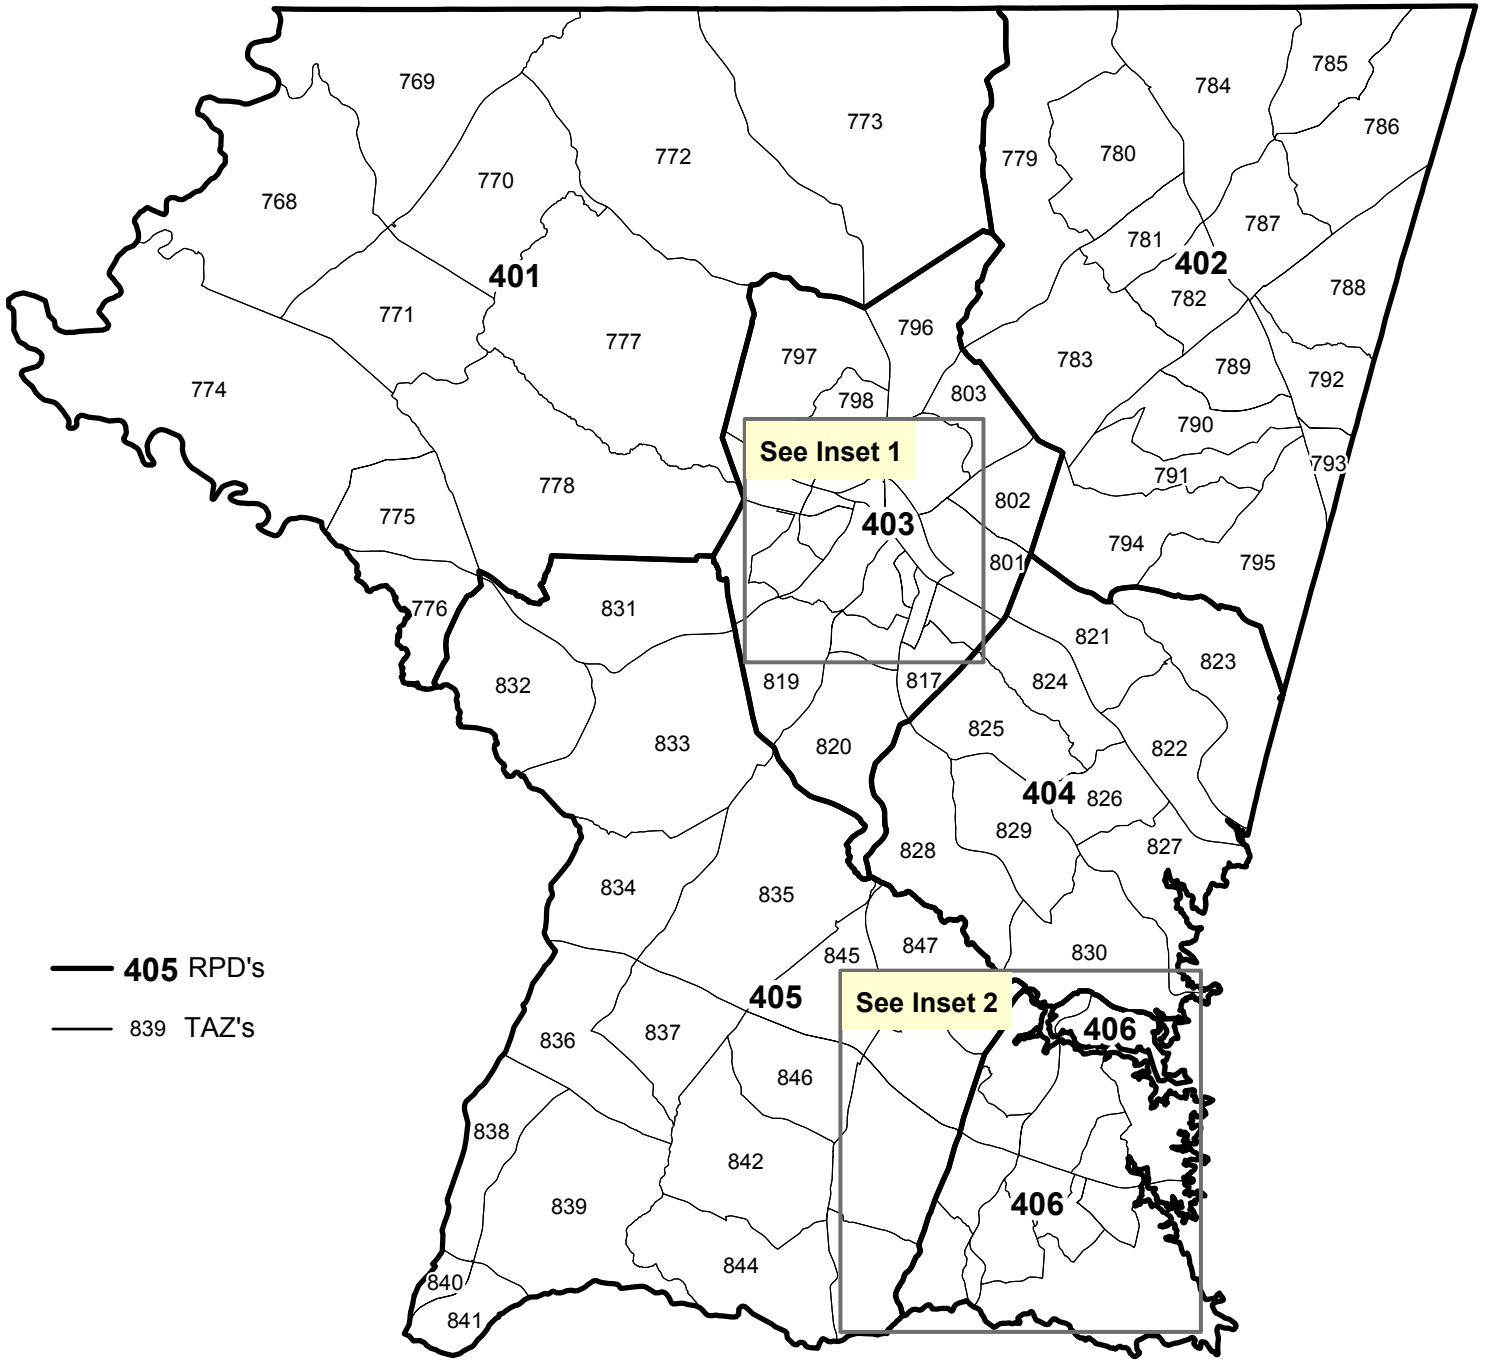

**2000
Regional Planning Districts & Transportation Analysis Zones
Carroll County, Maryland**

405 RPD's
 839 TAZ's

Inset 1: Westminster

Inset 2: Sykesville/Eldersburg

Baltimore Metropolitan Council

Date Prepared: January 2004

NOTE: Transportation Analysis Zones do not always nest completely within Regional Planning Districts