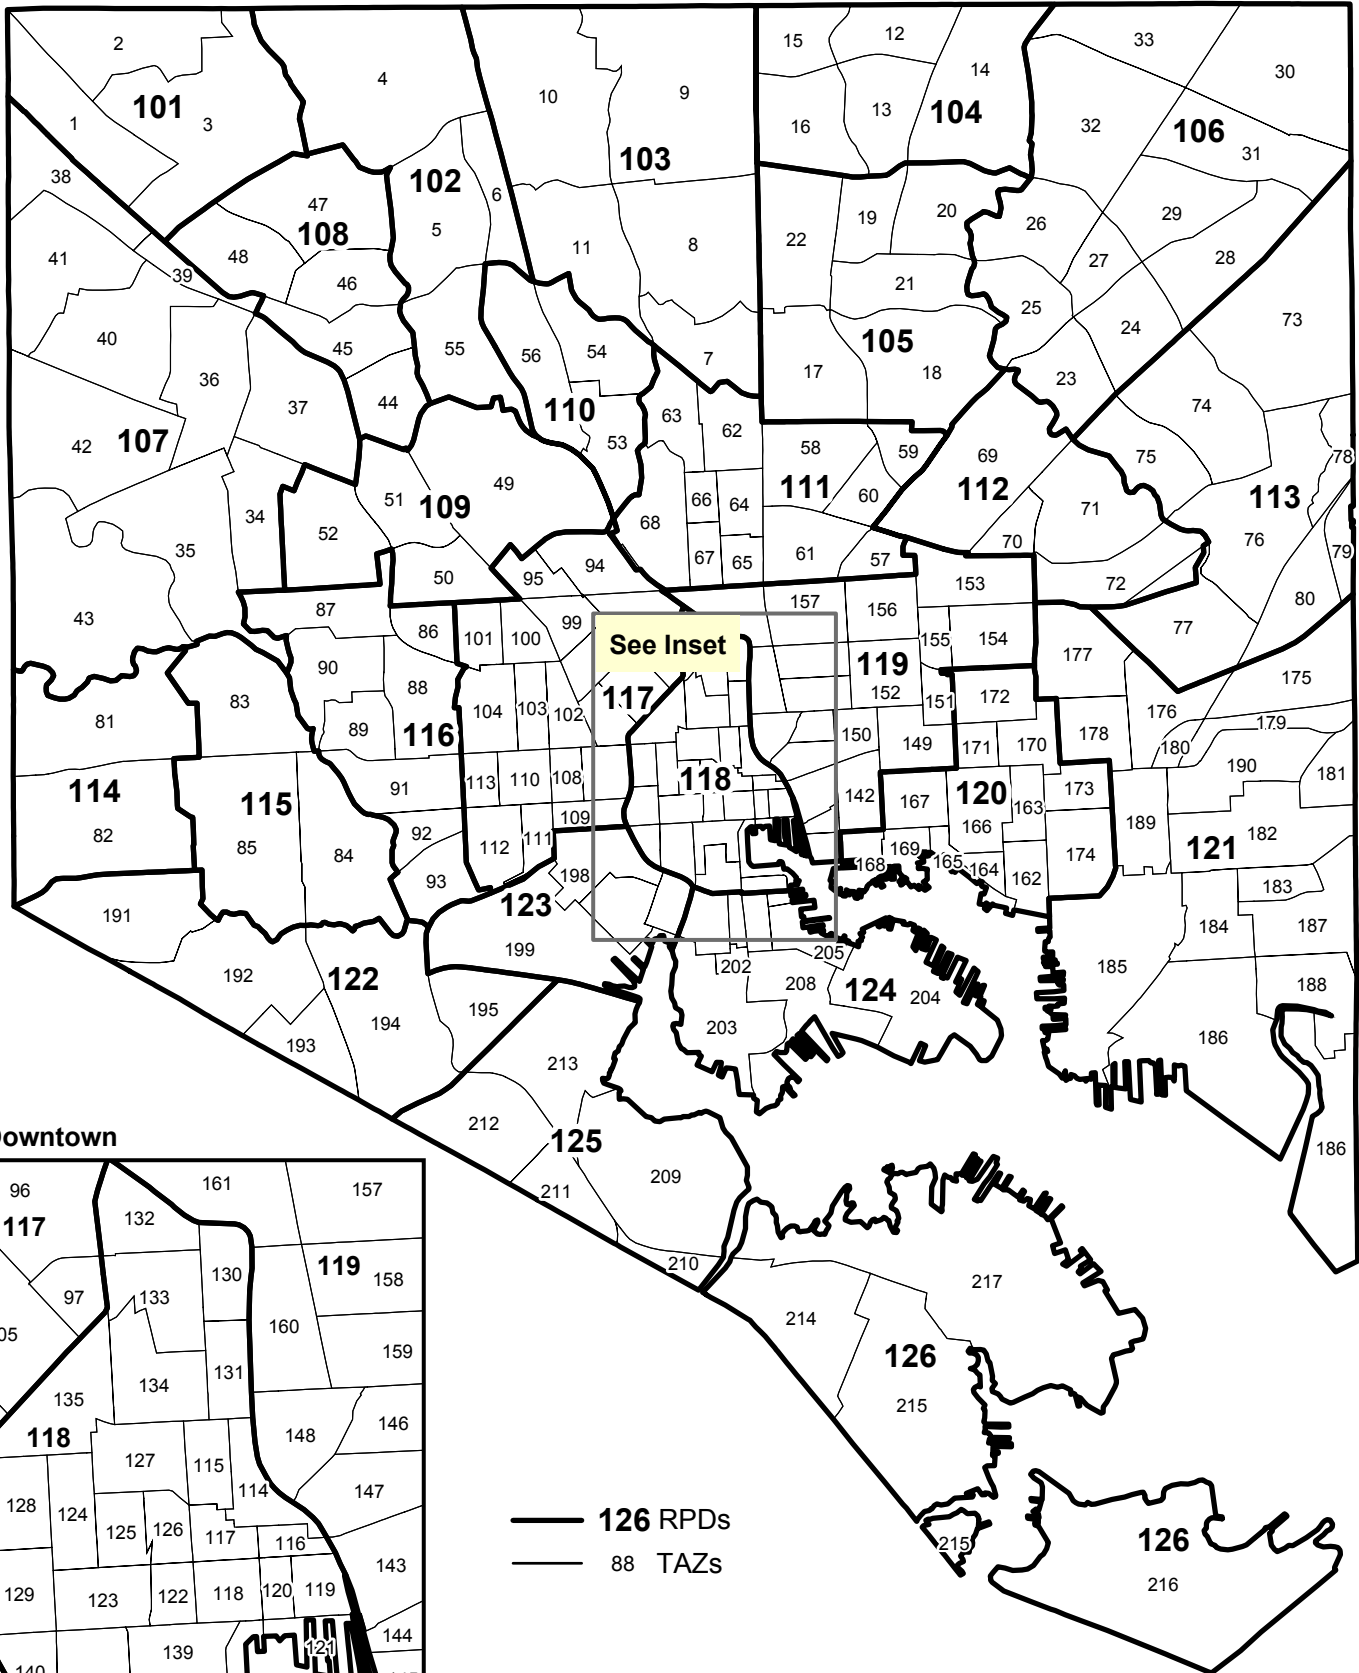

**2000
Regional Planning Districts & Transportation Analysis Zones
Baltimore, Maryland**

Inset: Downtown

126 RPDs
 88 TAZs