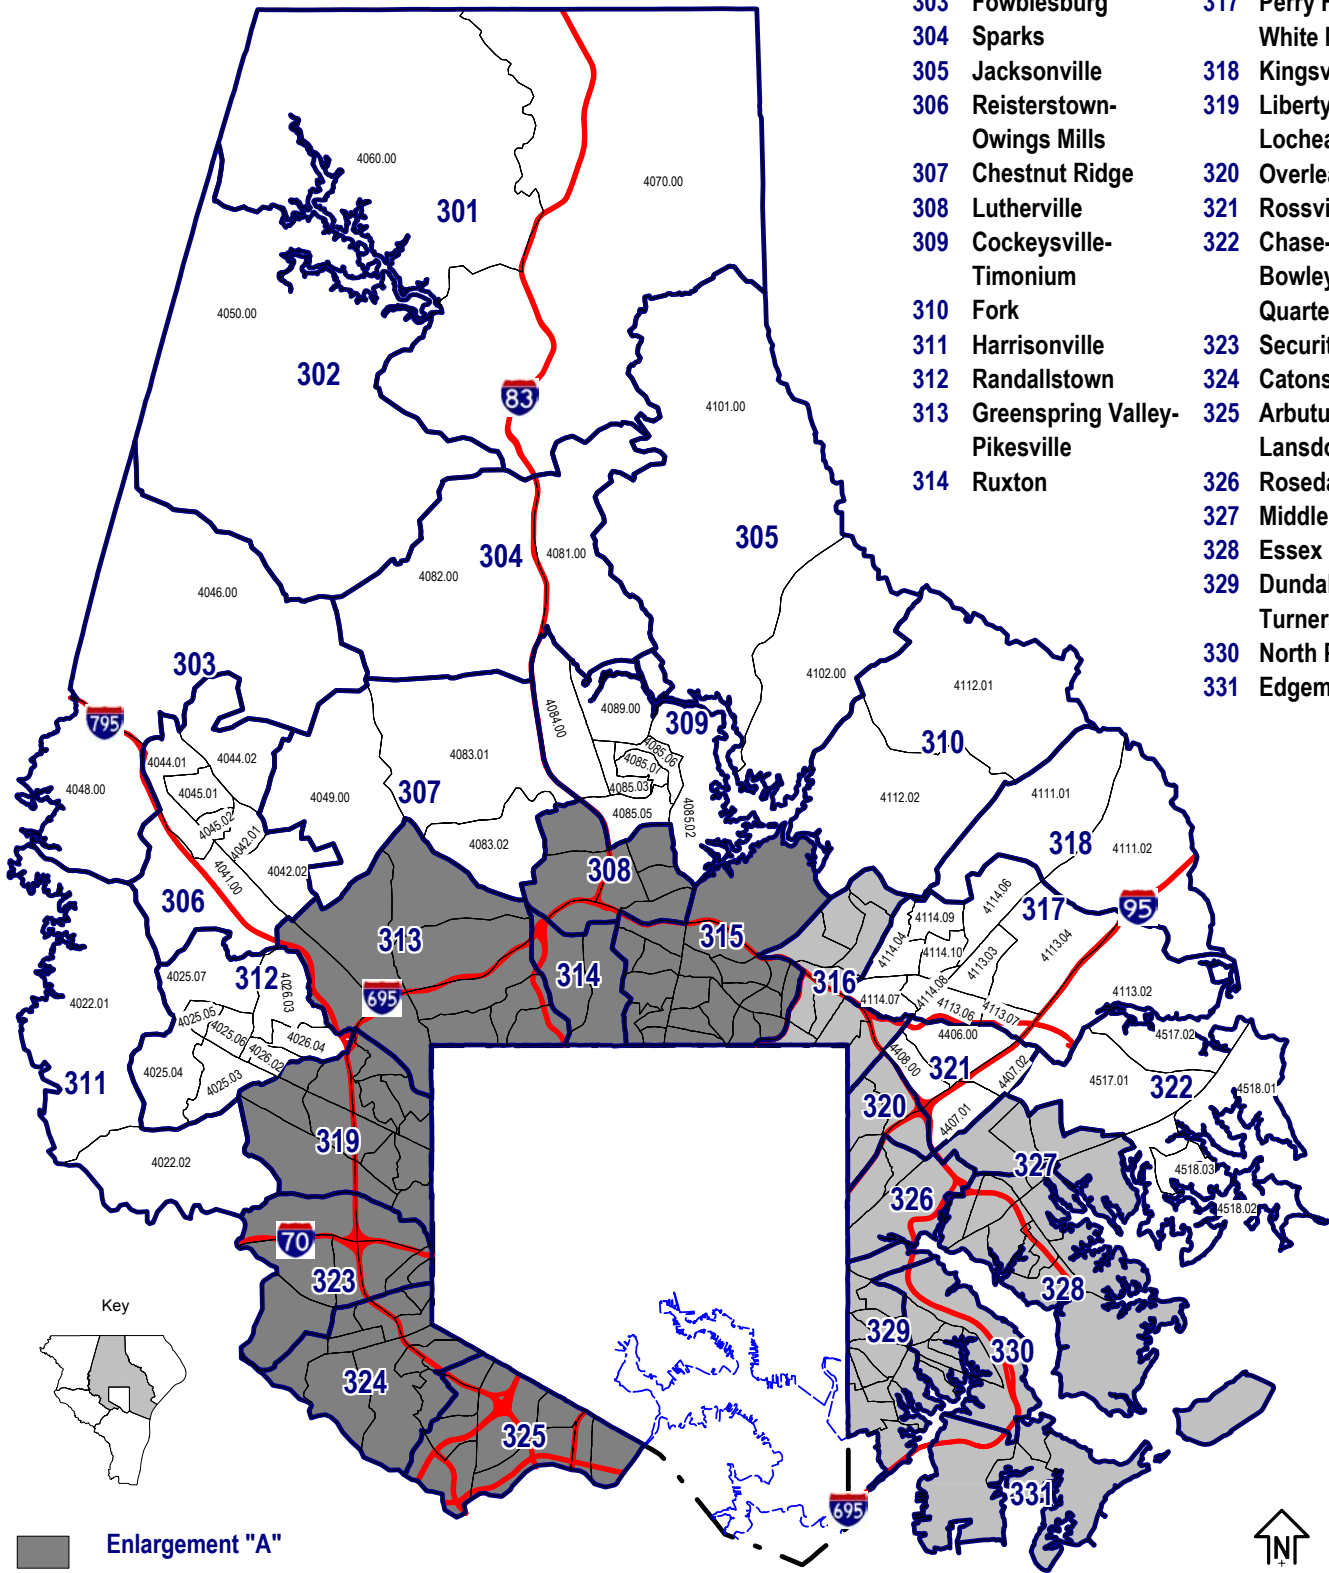

# 2000 Census Tracts in Baltimore County

- |                                   |                             |
|-----------------------------------|-----------------------------|
| 301 Hereford-Maryland Line        | 315 Towson-Loch Raven       |
| 302 Prettyboy                     | 316 Parkville               |
| 303 Fowblesburg                   | 317 Perry Hall-White Marsh  |
| 304 Sparks                        | 318 Kingsville              |
| 305 Jacksonville                  | 319 Liberty-Lochearn        |
| 306 Reisterstown-Owings Mills     | 320 Overlea                 |
| 307 Chestnut Ridge                | 321 Rossville               |
| 308 Lutherville                   | 322 Chase-Bowley's Quarters |
| 309 Cockeysville-Timonium         | 323 Security                |
| 310 Fork                          | 324 Catonsville             |
| 311 Harrisonville                 | 325 Arbutus-Lansdowne       |
| 312 Randallstown                  | 326 Rosedale                |
| 313 Greenspring Valley-Pikesville | 327 Middle River            |
| 314 Ruxton                        | 328 Essex                   |
|                                   | 329 Dundalk-Turners Station |
|                                   | 330 North Point             |
|                                   | 331 Edgemere                |

Enlargement "A"  
 Enlargement "B"

0000.00 = Census Tracts  
**000** = Regional Planning Districts