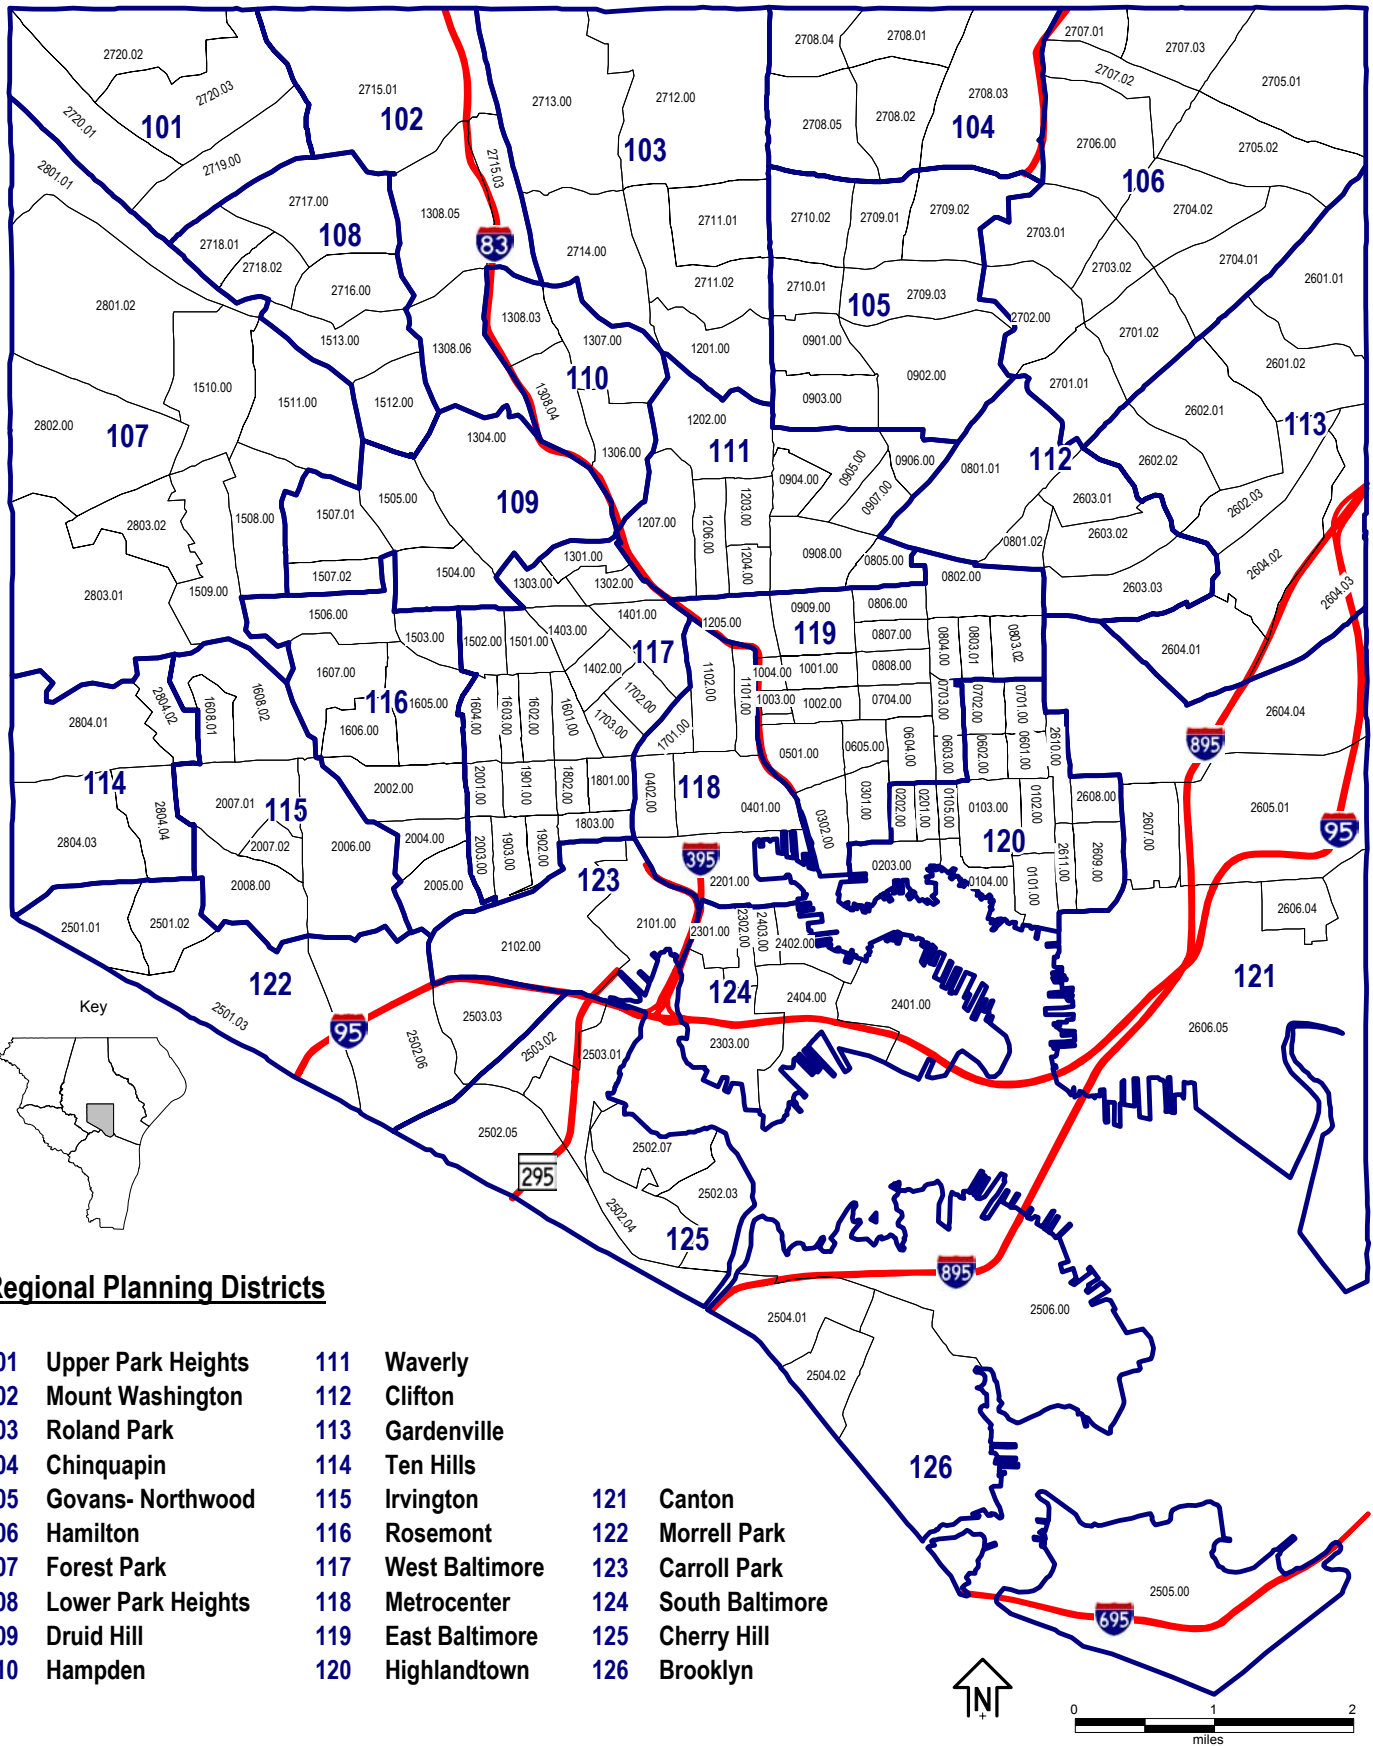

2000 Census Tracts in Baltimore City

Regional Planning Districts

- | | | |
|------------------------|--------------------|---------------------|
| 101 Upper Park Heights | 111 Waverly | |
| 102 Mount Washington | 112 Clifton | |
| 103 Roland Park | 113 Gardenville | |
| 104 Chinquapin | 114 Ten Hills | |
| 105 Govans- Northwood | 115 Irvington | 121 Canton |
| 106 Hamilton | 116 Rosemont | 122 Morrell Park |
| 107 Forest Park | 117 West Baltimore | 123 Carroll Park |
| 108 Lower Park Heights | 118 Metrocenter | 124 South Baltimore |
| 109 Druid Hill | 119 East Baltimore | 125 Cherry Hill |
| 110 Hampden | 120 Highlandtown | 126 Brooklyn |

0000.00 = Census Tracts

000 = Regional Planning Districts