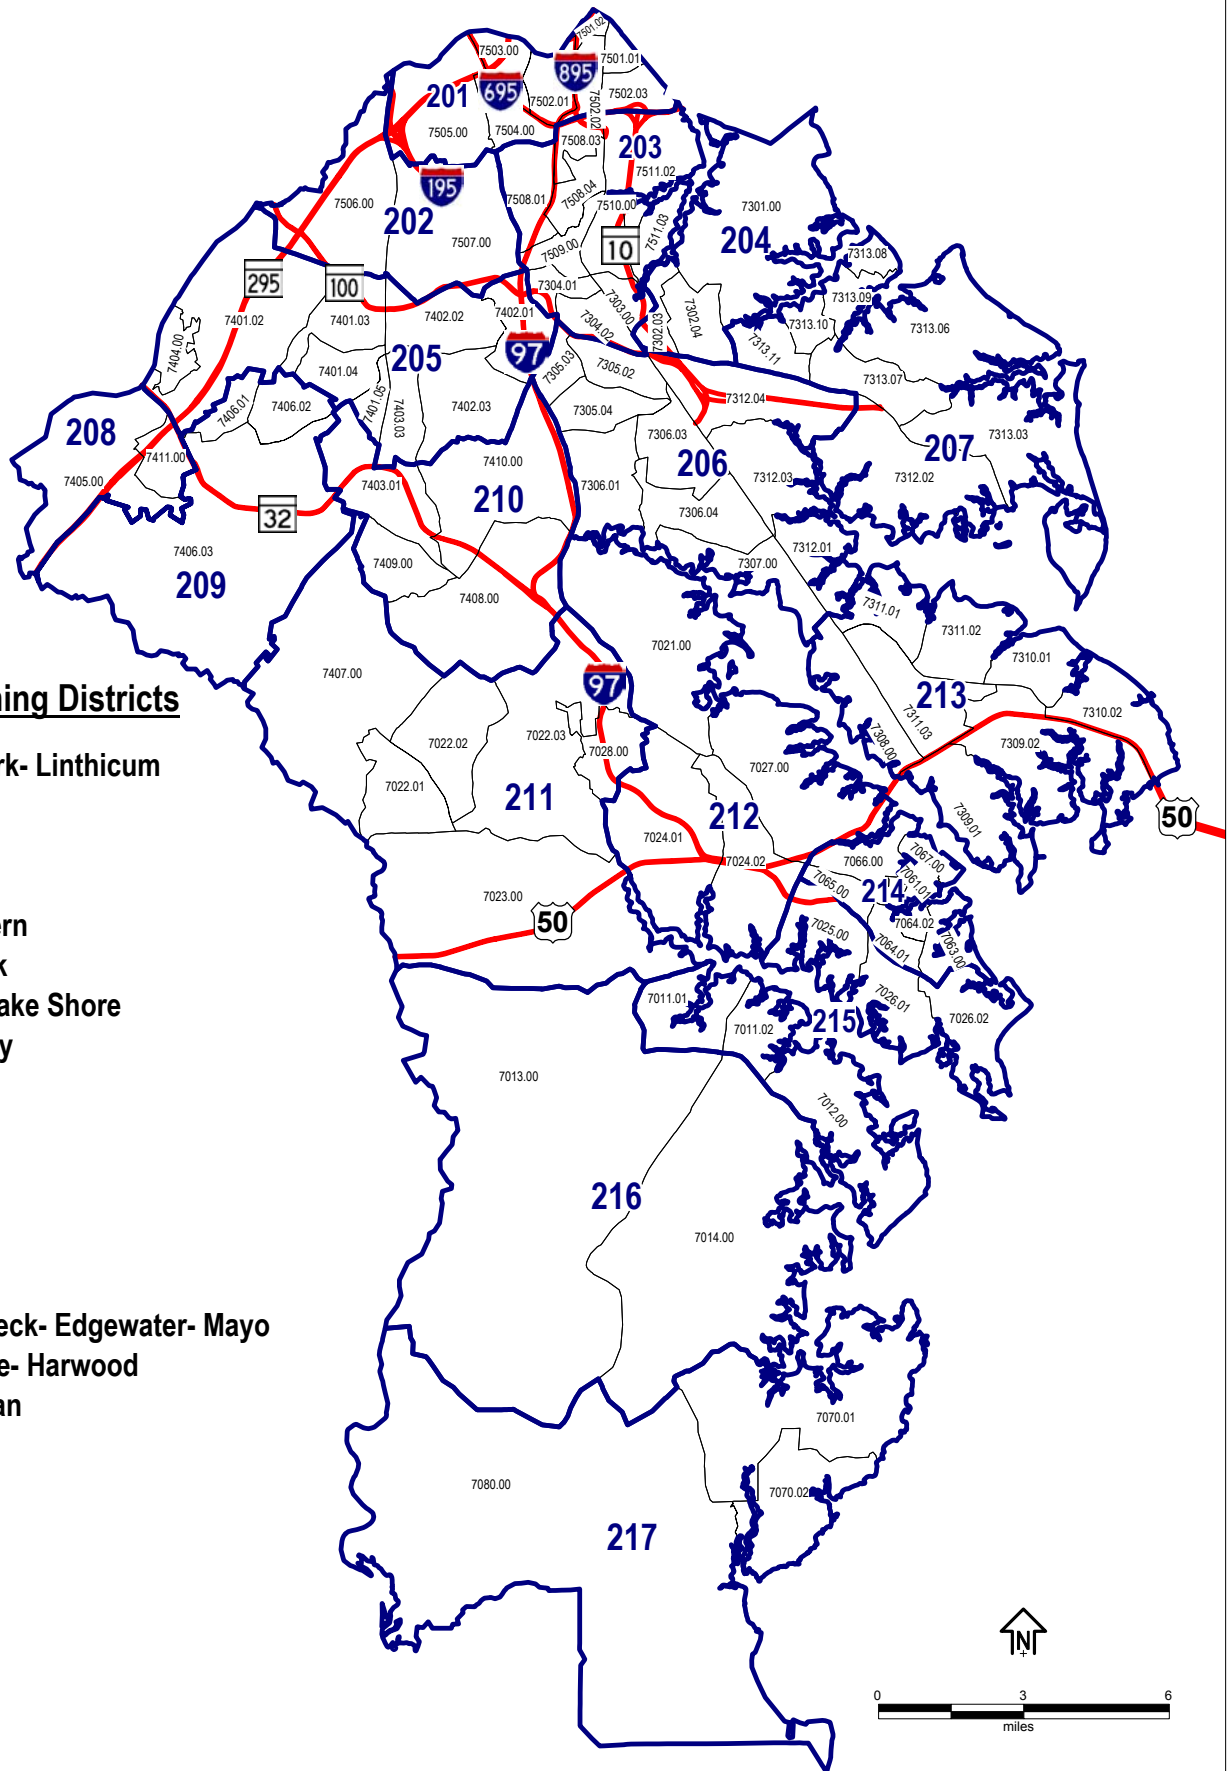

2000 Census Tracts in Anne Arundel County

Regional Planning Districts

- 201 Brooklyn Park- Linthicum
- 202 BWI
- 203 Glen Burnie
- 204 Marley Neck
- 205 Jessup-Severn
- 206 Severna Park
- 207 Pasadena- Lake Shore
- 208 Maryland City
- 209 Fort Meade
- 210 Odenton
- 211 Crofton
- 212 Crownsville
- 213 Broadneck
- 214 Annapolis
- 215 Annapolis Neck- Edgewater- Mayo
- 216 Davidsonville- Harwood
- 217 Deale- Lothian

Key

0000.00 = Census Tracts

000 = Regional Planning Districts