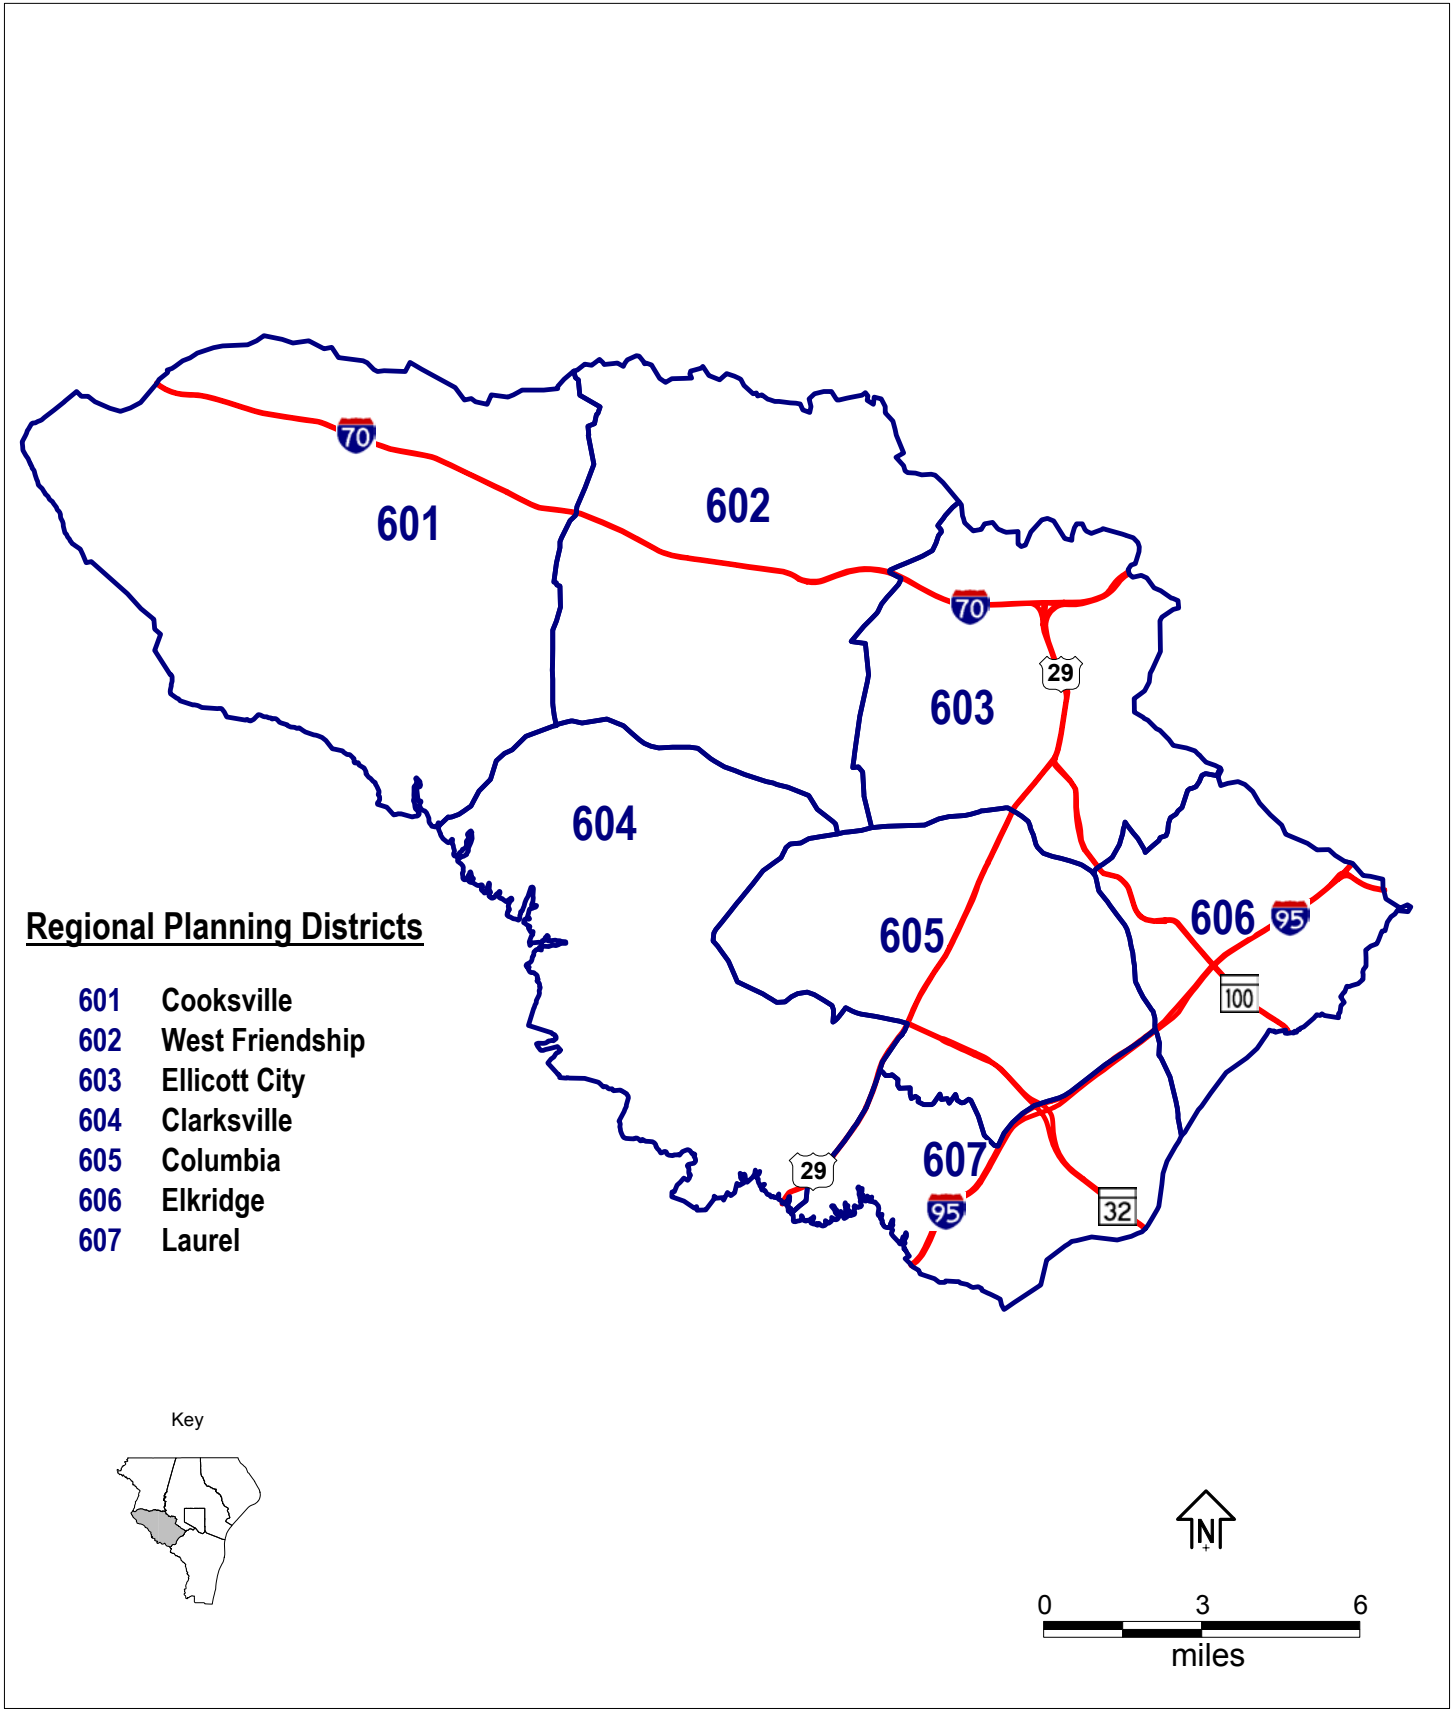

2000 Regional Planning Districts in Howard County

Regional Planning Districts

- 601 Cooksville
- 602 West Friendship
- 603 Ellicott City
- 604 Clarksville
- 605 Columbia
- 606 Elkridge
- 607 Laurel

Key