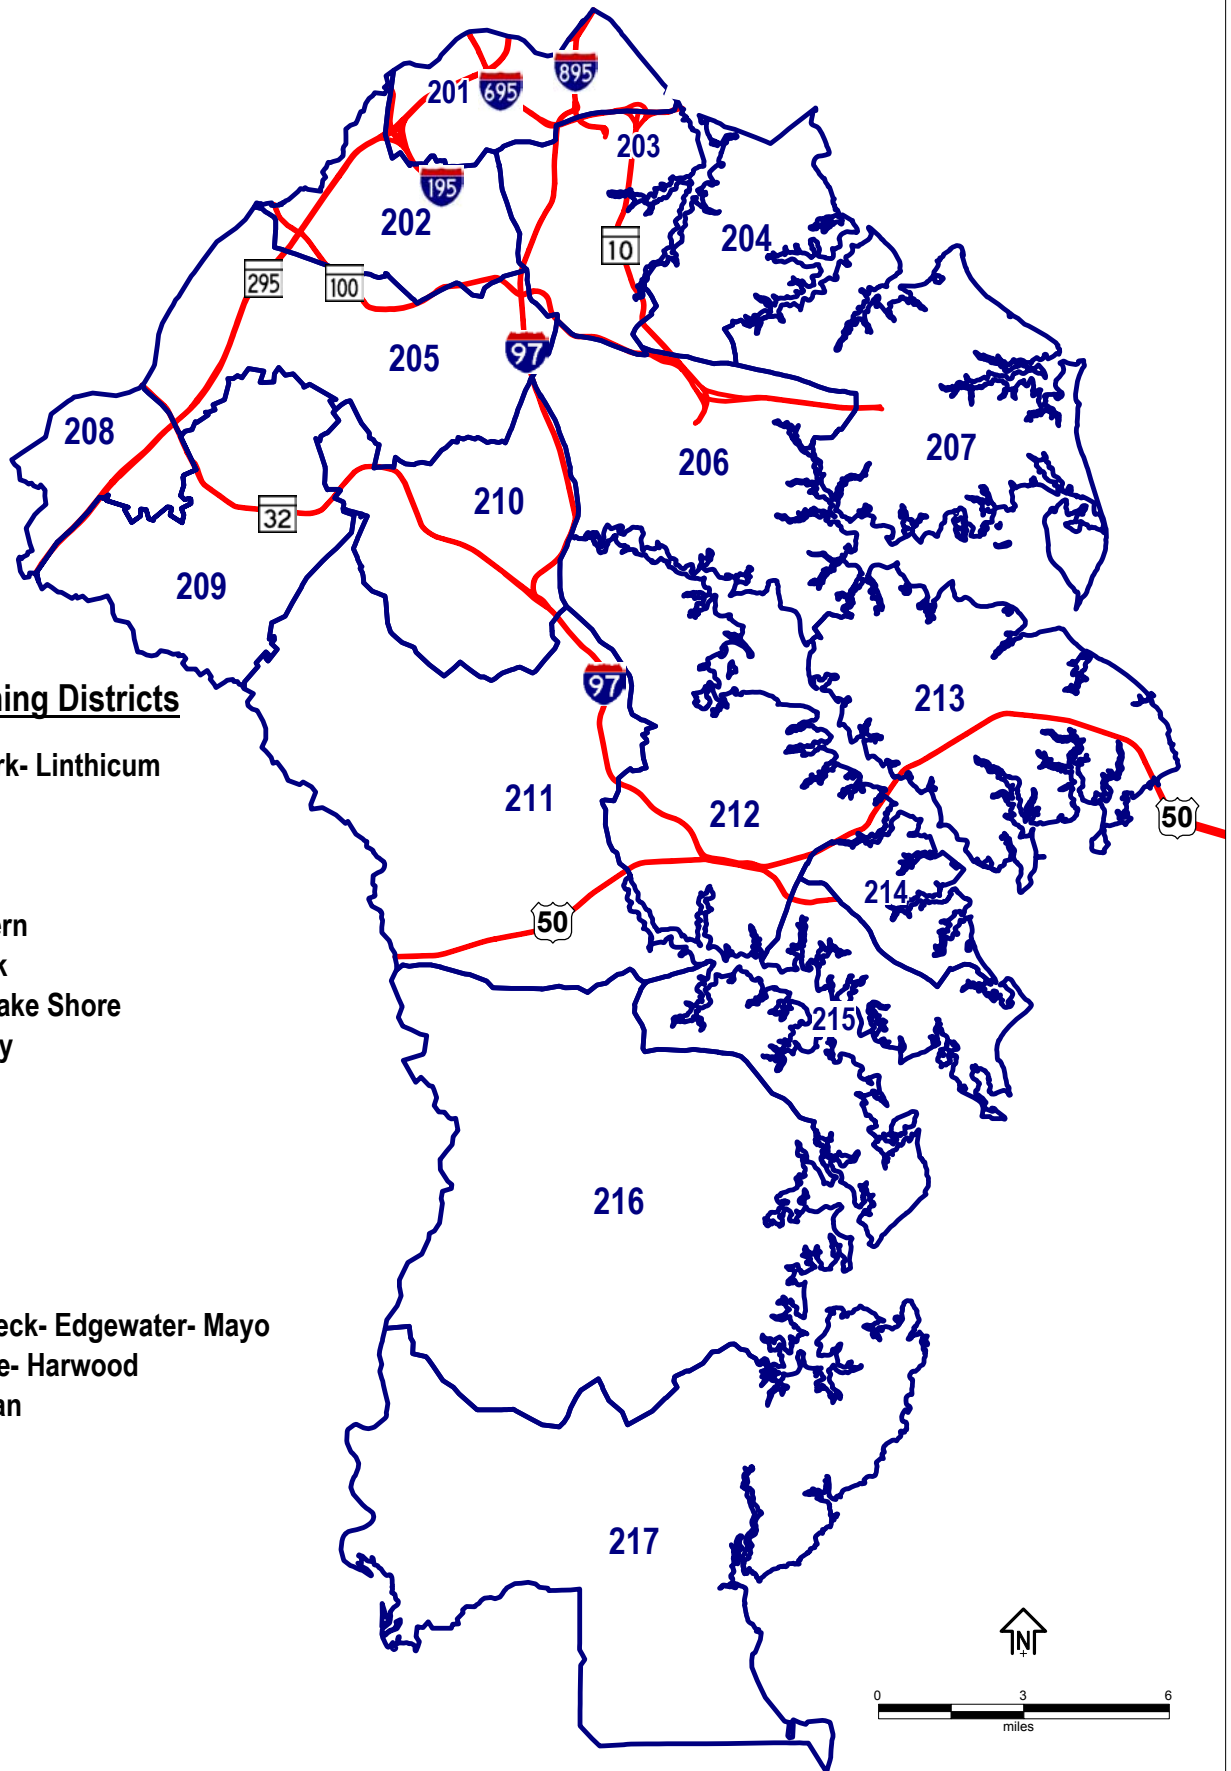

2000 Regional Planning Districts in Anne Arundel County

Regional Planning Districts

- 201 Brooklyn Park- Linthicum
- 202 BWI
- 203 Glen Burnie
- 204 Marley Neck
- 205 Jessup-Severn
- 206 Severna Park
- 207 Pasadena- Lake Shore
- 208 Maryland City
- 209 Fort Meade
- 210 Odenton
- 211 Crofton
- 212 Crownsville
- 213 Broadneck
- 214 Annapolis
- 215 Annapolis Neck- Edgewater- Mayo
- 216 Davidsonville- Harwood
- 217 Deale- Lothian