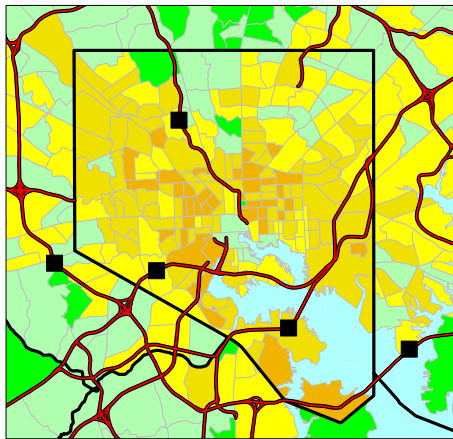

Percent of Households with Social Security Income Baltimore Region by Tract, 2000 Census

Baltimore City

Baltimore Metropolitan Council

Source: SF3, 2000 U.S. Census