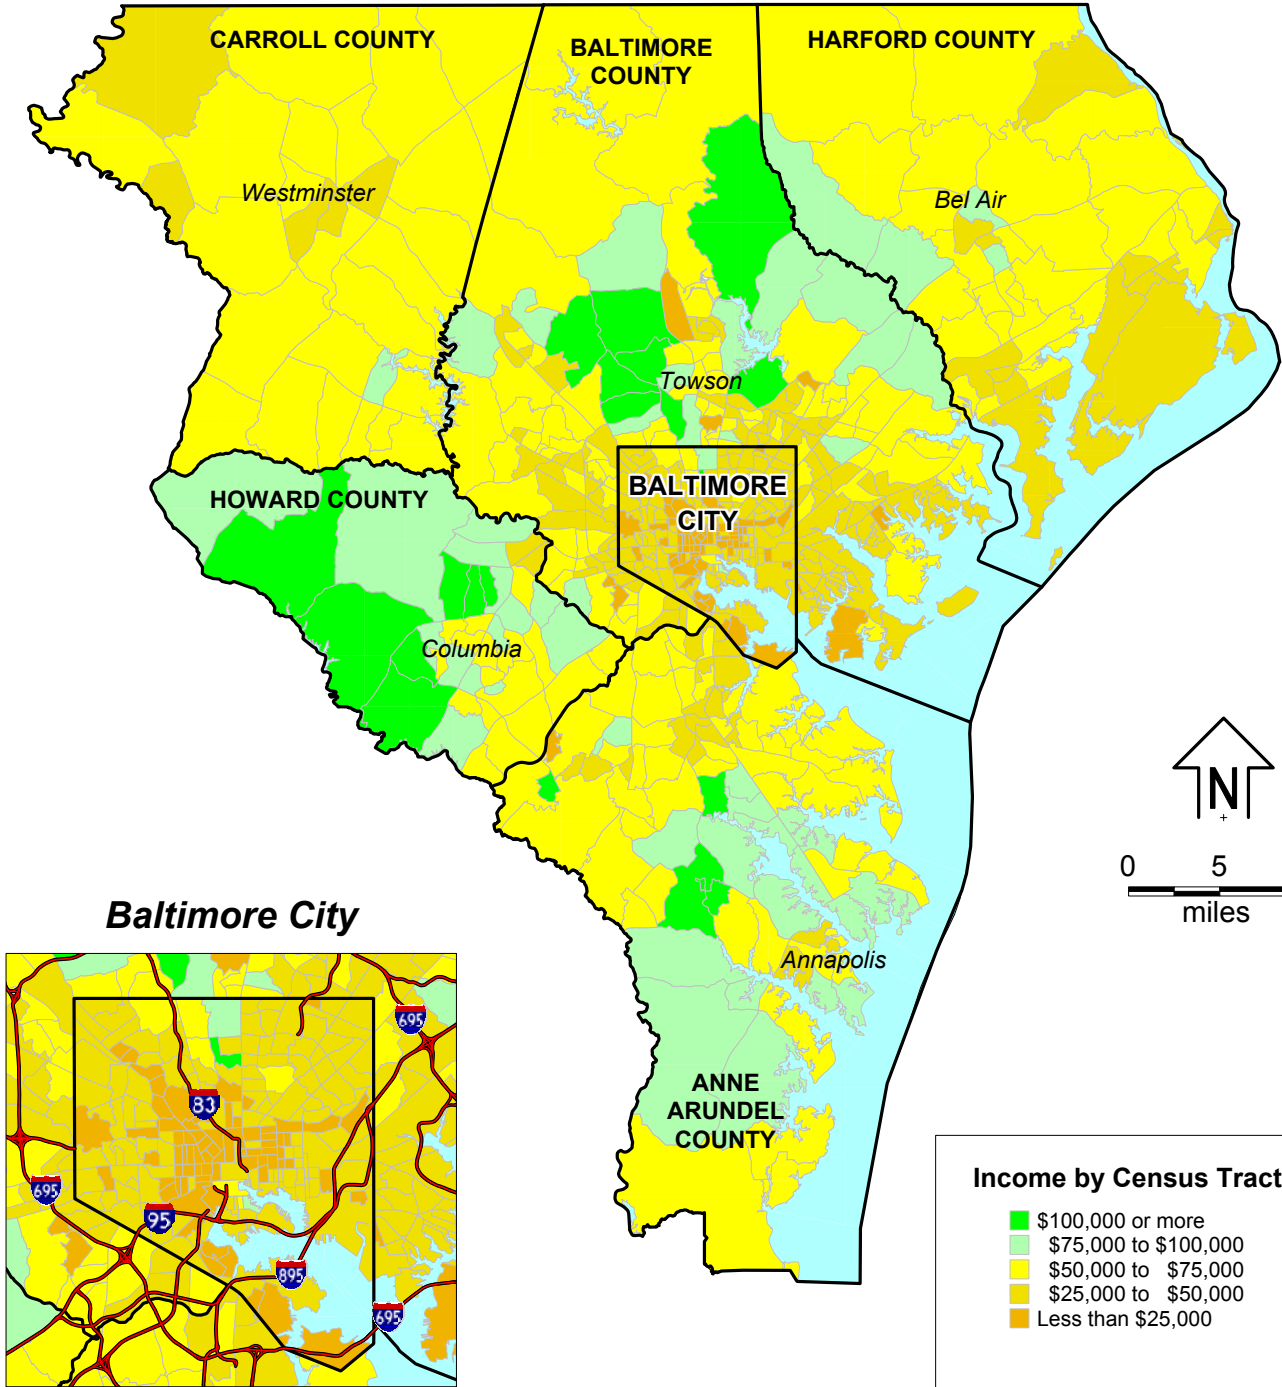

Median Household Income Baltimore Region by Tract, 2000 Census

Income by Census Tract

- \$100,000 or more
- \$75,000 to \$100,000
- \$50,000 to \$75,000
- \$25,000 to \$50,000
- Less than \$25,000

Baltimore Metropolitan Council

Source: SF3, 2000 U.S. Census