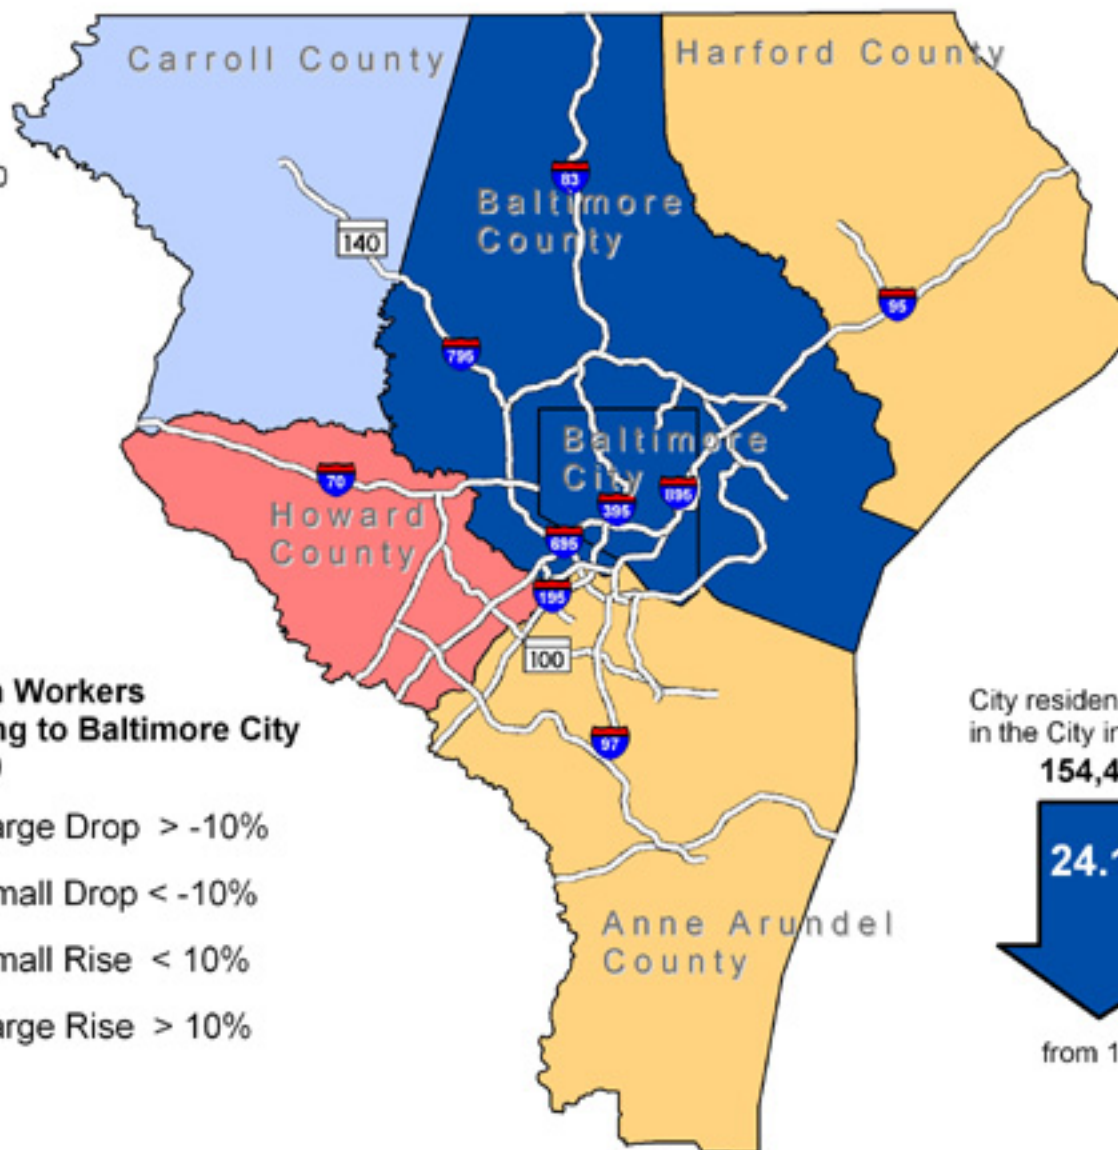

Commuters from the Baltimore suburbs to Baltimore City in 2000

168,701

5.6%

from 1990

**Change in Workers
Commuting to Baltimore City
1990-2000**

-  Large Drop > -10%
-  Small Drop < -10%
-  Small Rise < 10%
-  Large Rise > 10%

City residents working
in the City in 2000:

154,463

24.1%

from 1990

Source: 1990 and 2000 Decennial Census, Journey-to-Work Datasets
Prepared by staff of the Baltimore Metropolitan Council