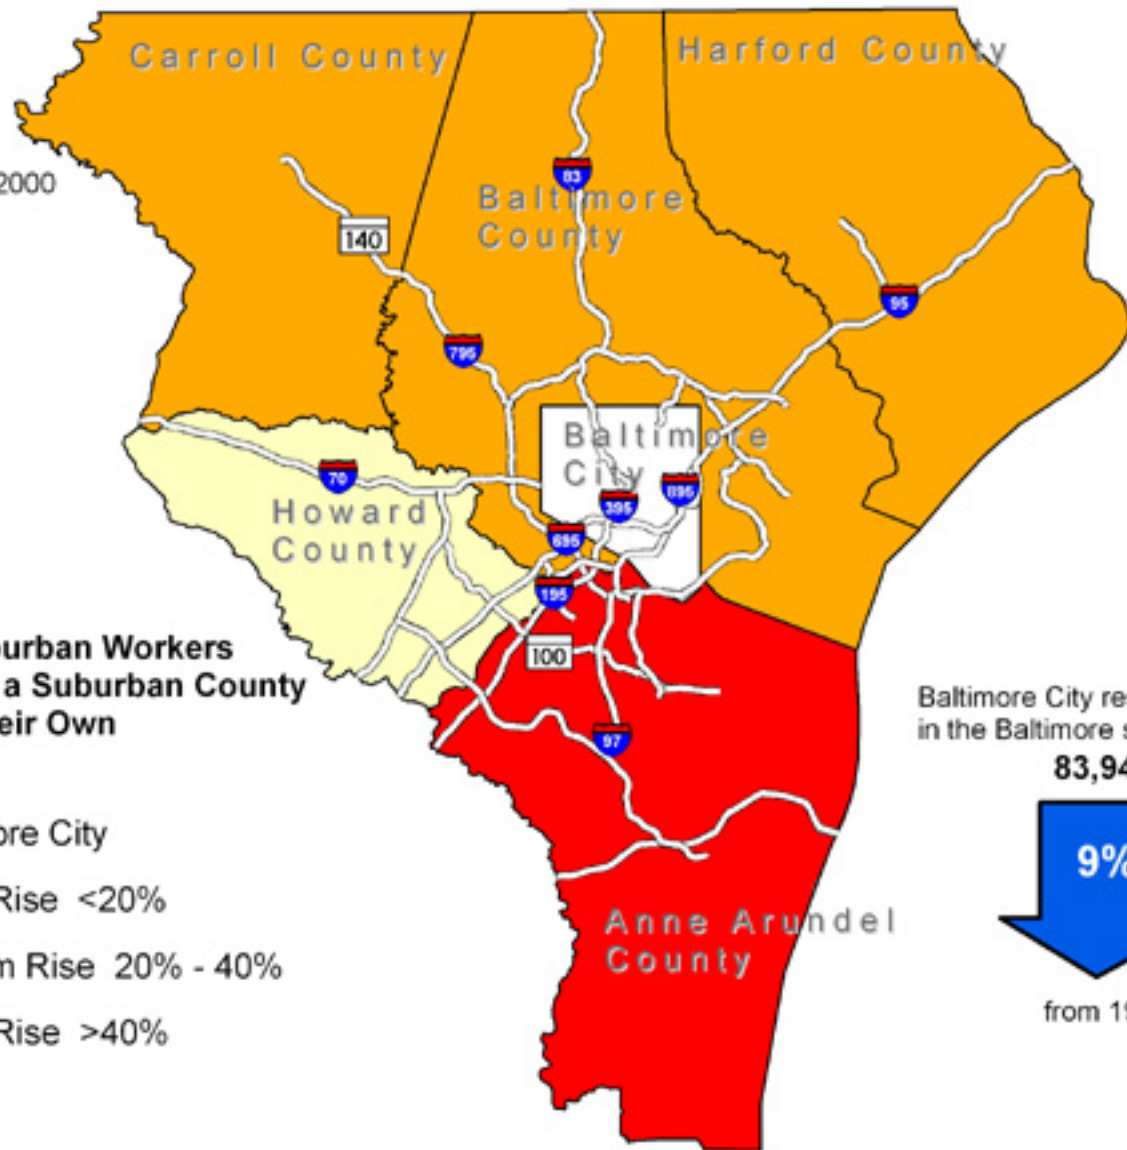

Commuters from the Baltimore suburbs to Baltimore suburbs in 2000

161,319

from 1990

**Change in Suburban Workers
Commuting to a Suburban County
Other Than Their Own
1990-2000**

-  Baltimore City
-  Small Rise <20%
-  Medium Rise 20% - 40%
-  Large Rise >40%

Baltimore City residents working
in the Baltimore suburbs in 2000:

83,948

from 1990

Source: 1990 and 2000 Decennial Census, Journey-to-Work Datasets
Prepared by staff of the Baltimore Metropolitan Council