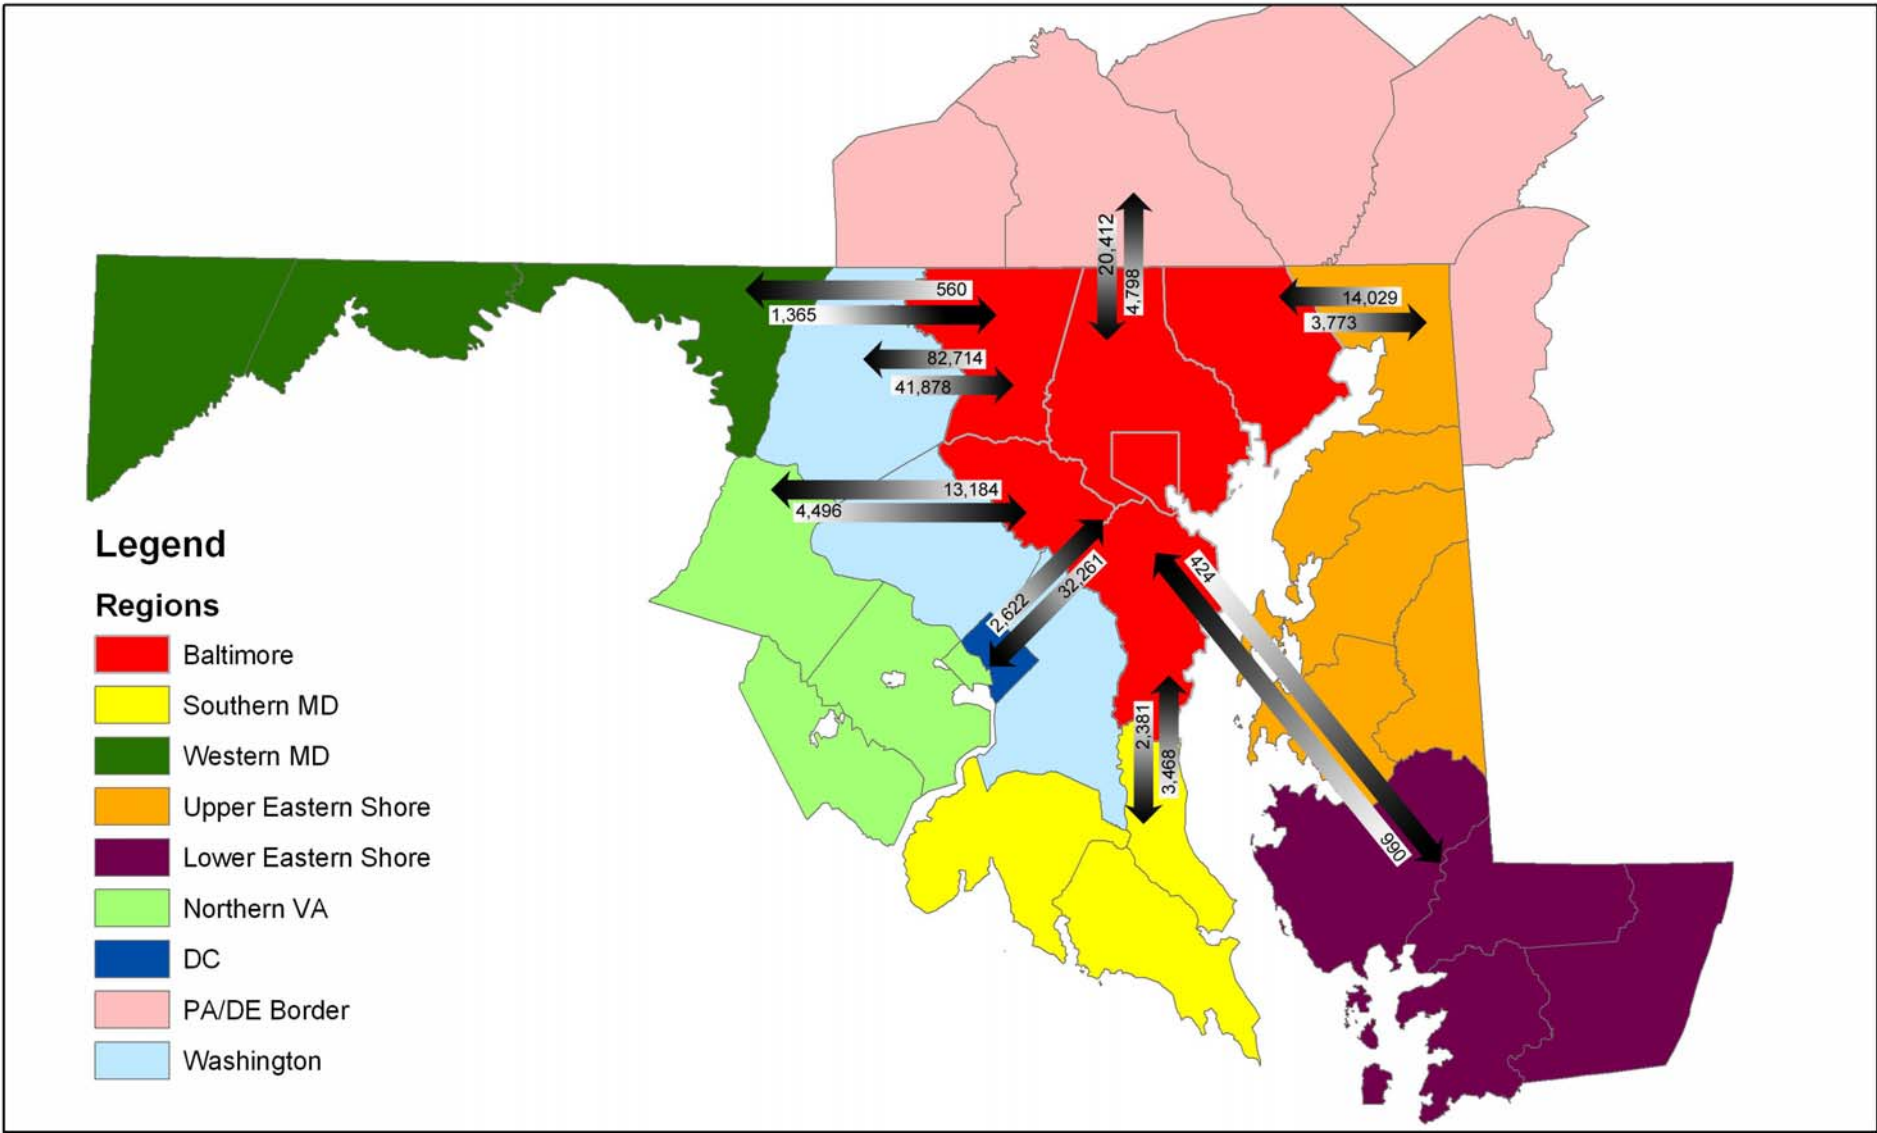

Commuting Flows to and from the Baltimore Region, 2000

Source: U.S. 2000 Decennial Census, Journey-to-work Dataset
 Prepared by Staff of Baltimore Metropolitan Council
 March 14, 2003